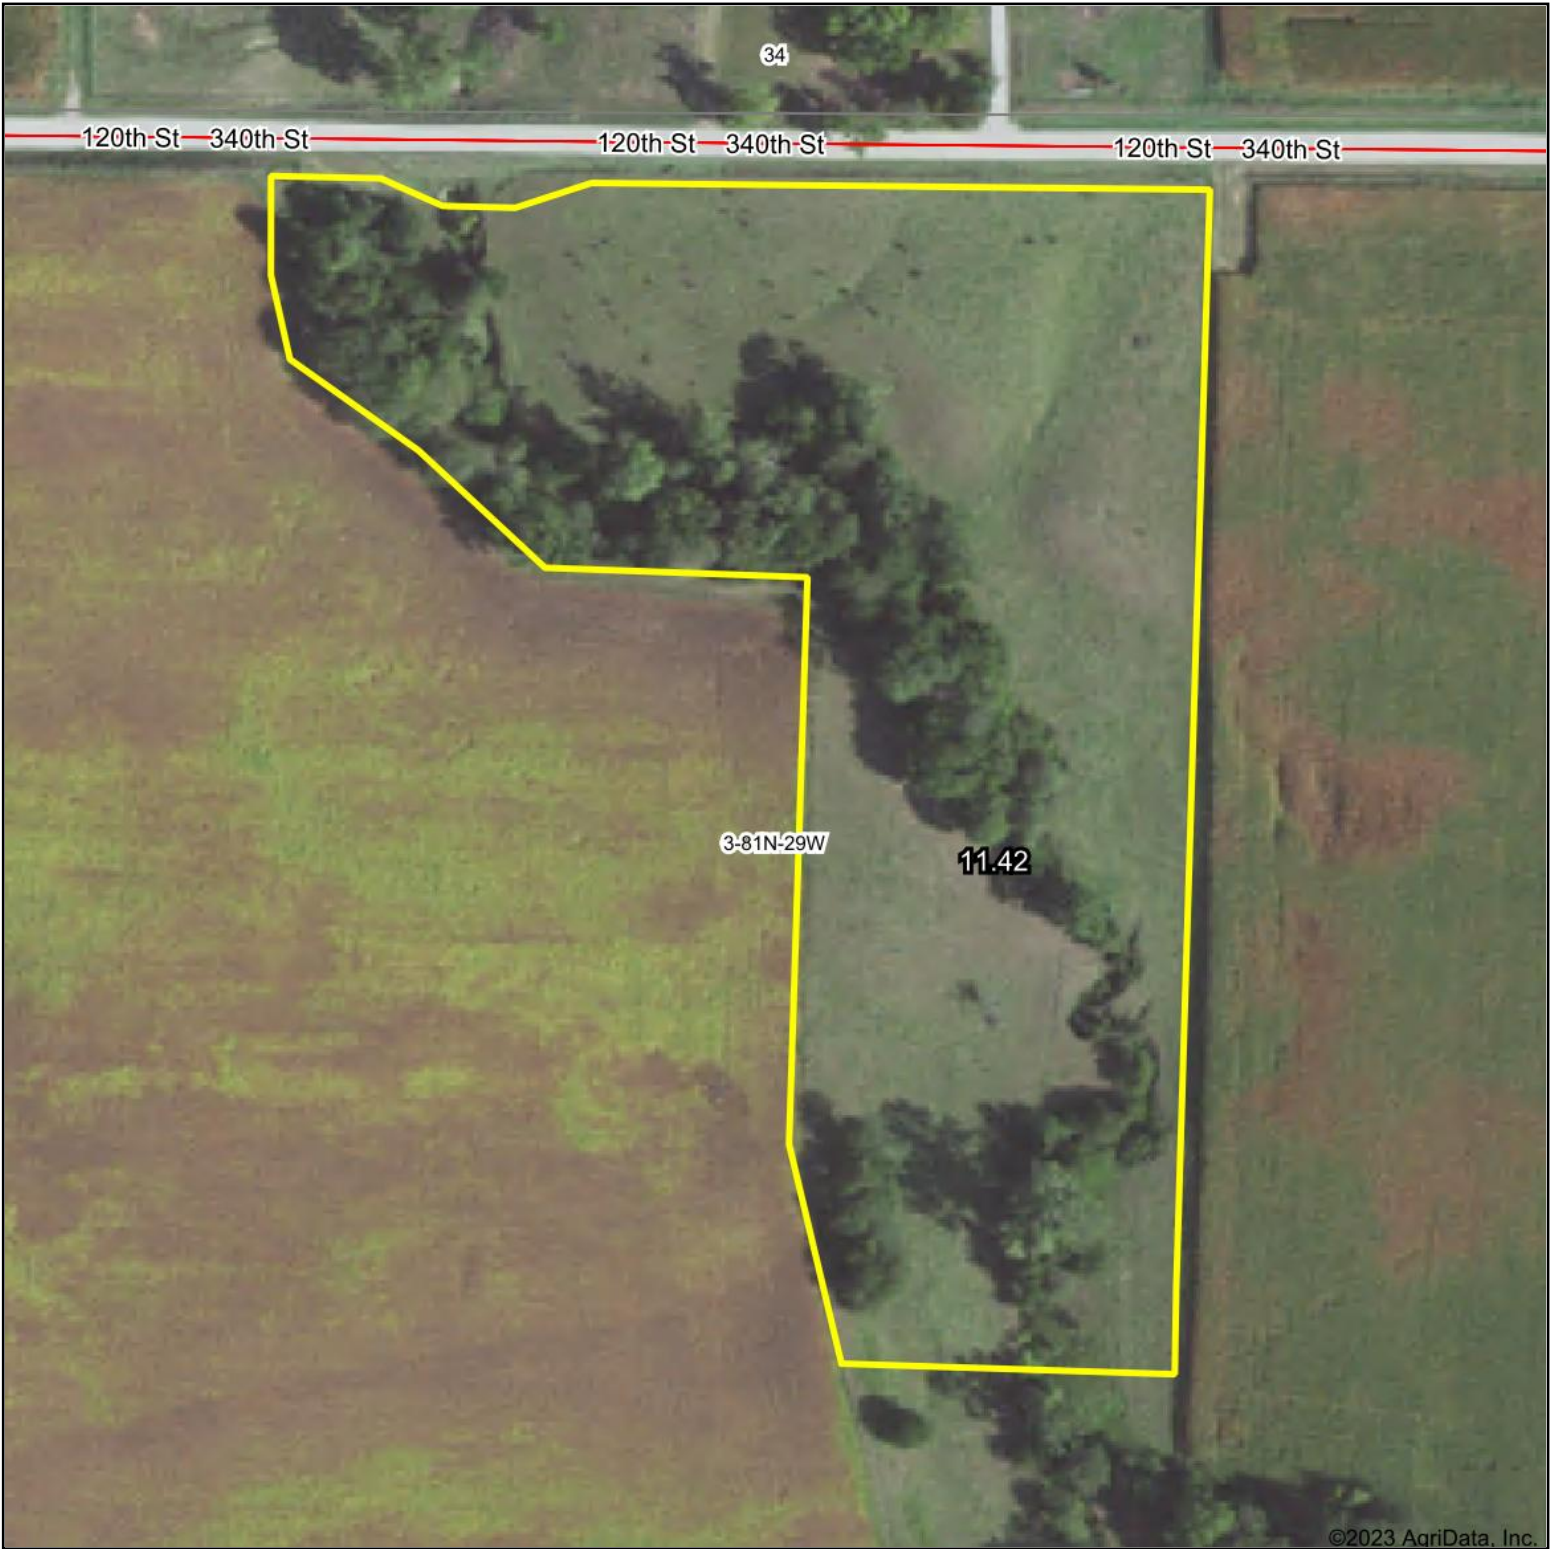

FSA Map

Boundary Center: 41° 51' 41.99, -94° 13' 7.44

3-81N-29W
Dallas County
Iowa

Maps Provided By:
 **surety**
CUSTOMIZED ONLINE MAPPING
© AgriData, Inc. 2023 www.AgriDataInc.com

7/17/2023