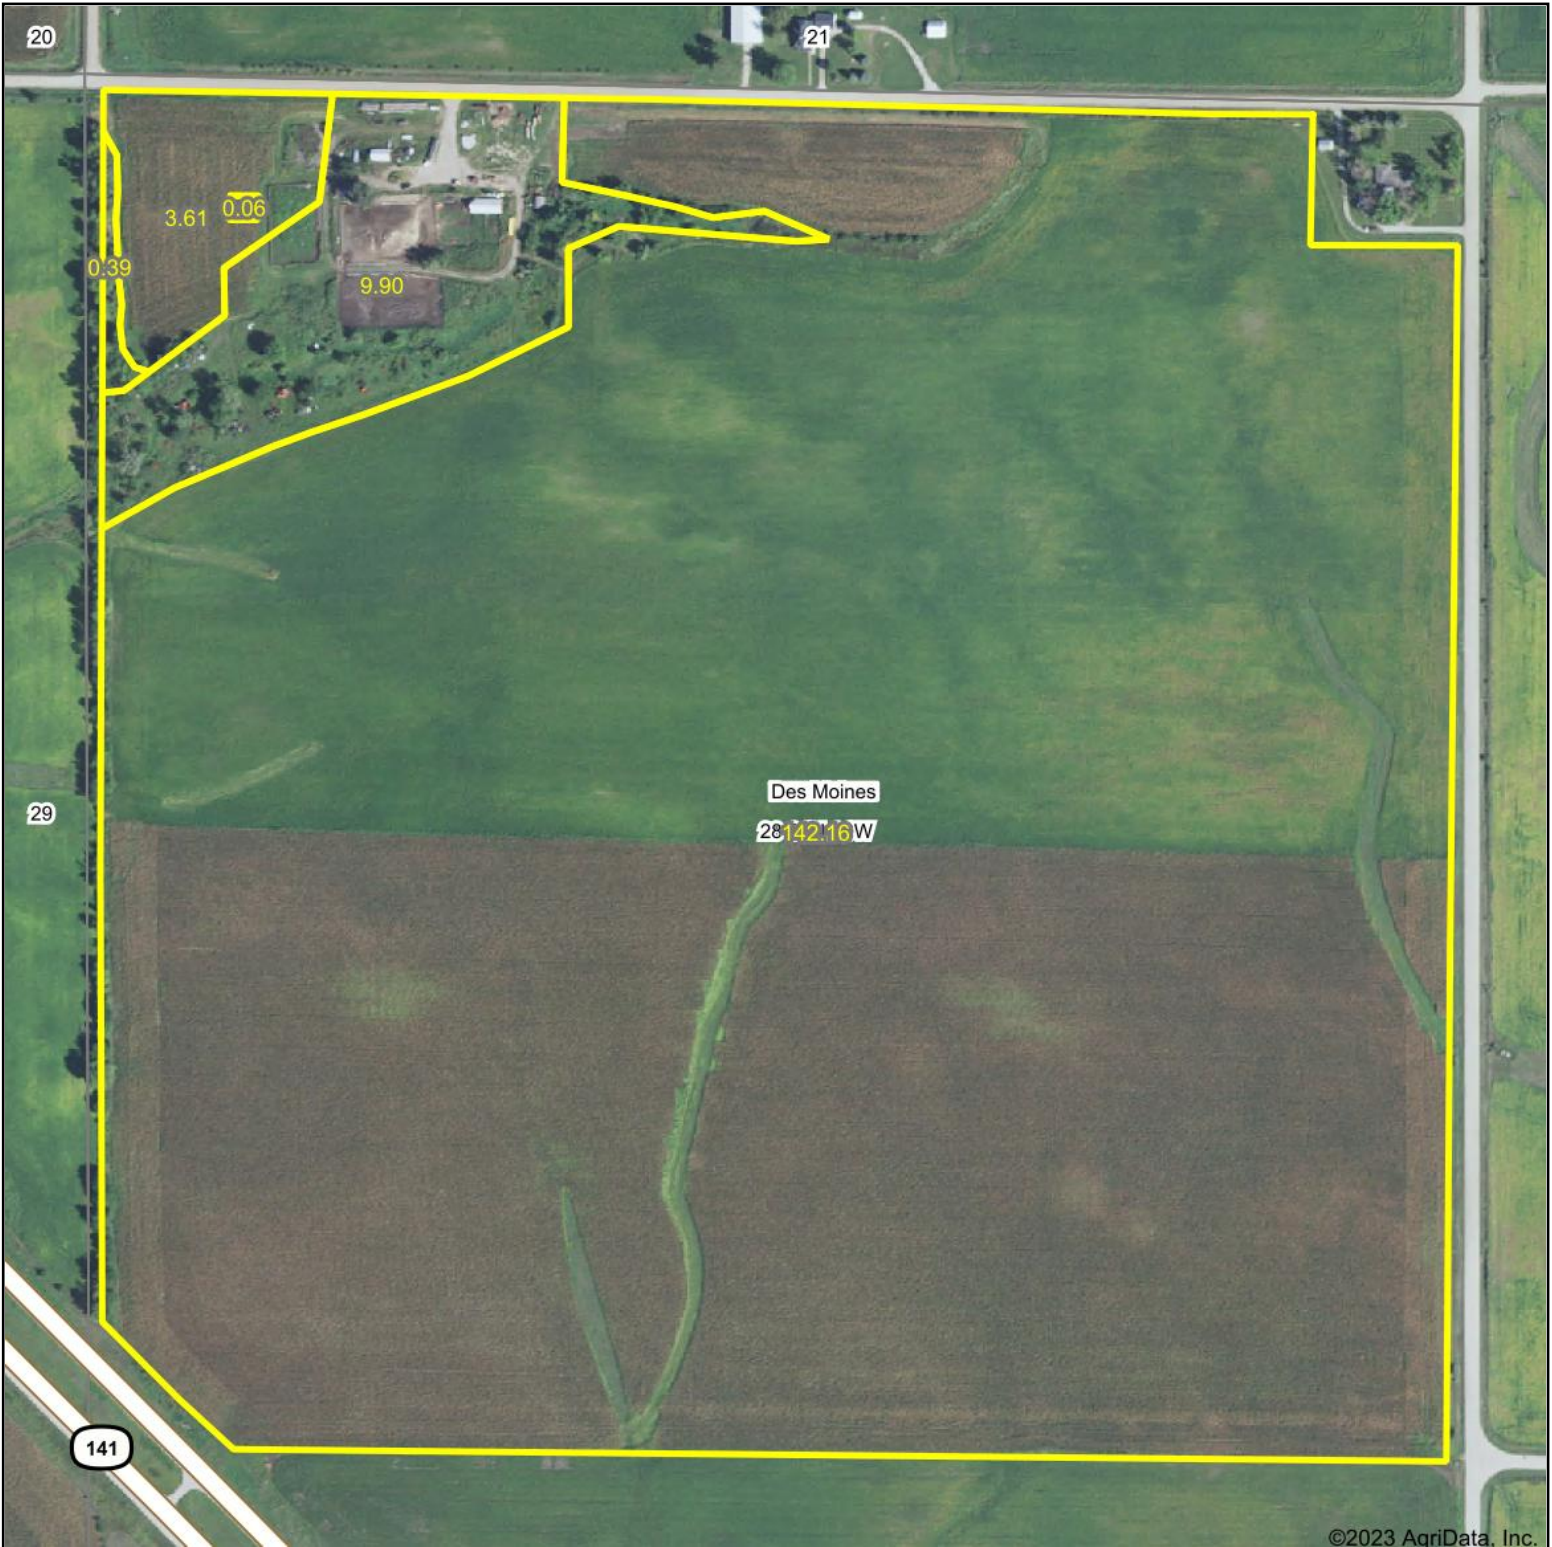

Aerial Map

©2023 AgriData, Inc.

Map Center: 41° 48' 8.4, -93° 53' 16.96

28-81N-26W
Dallas County
Iowa

7/3/2023