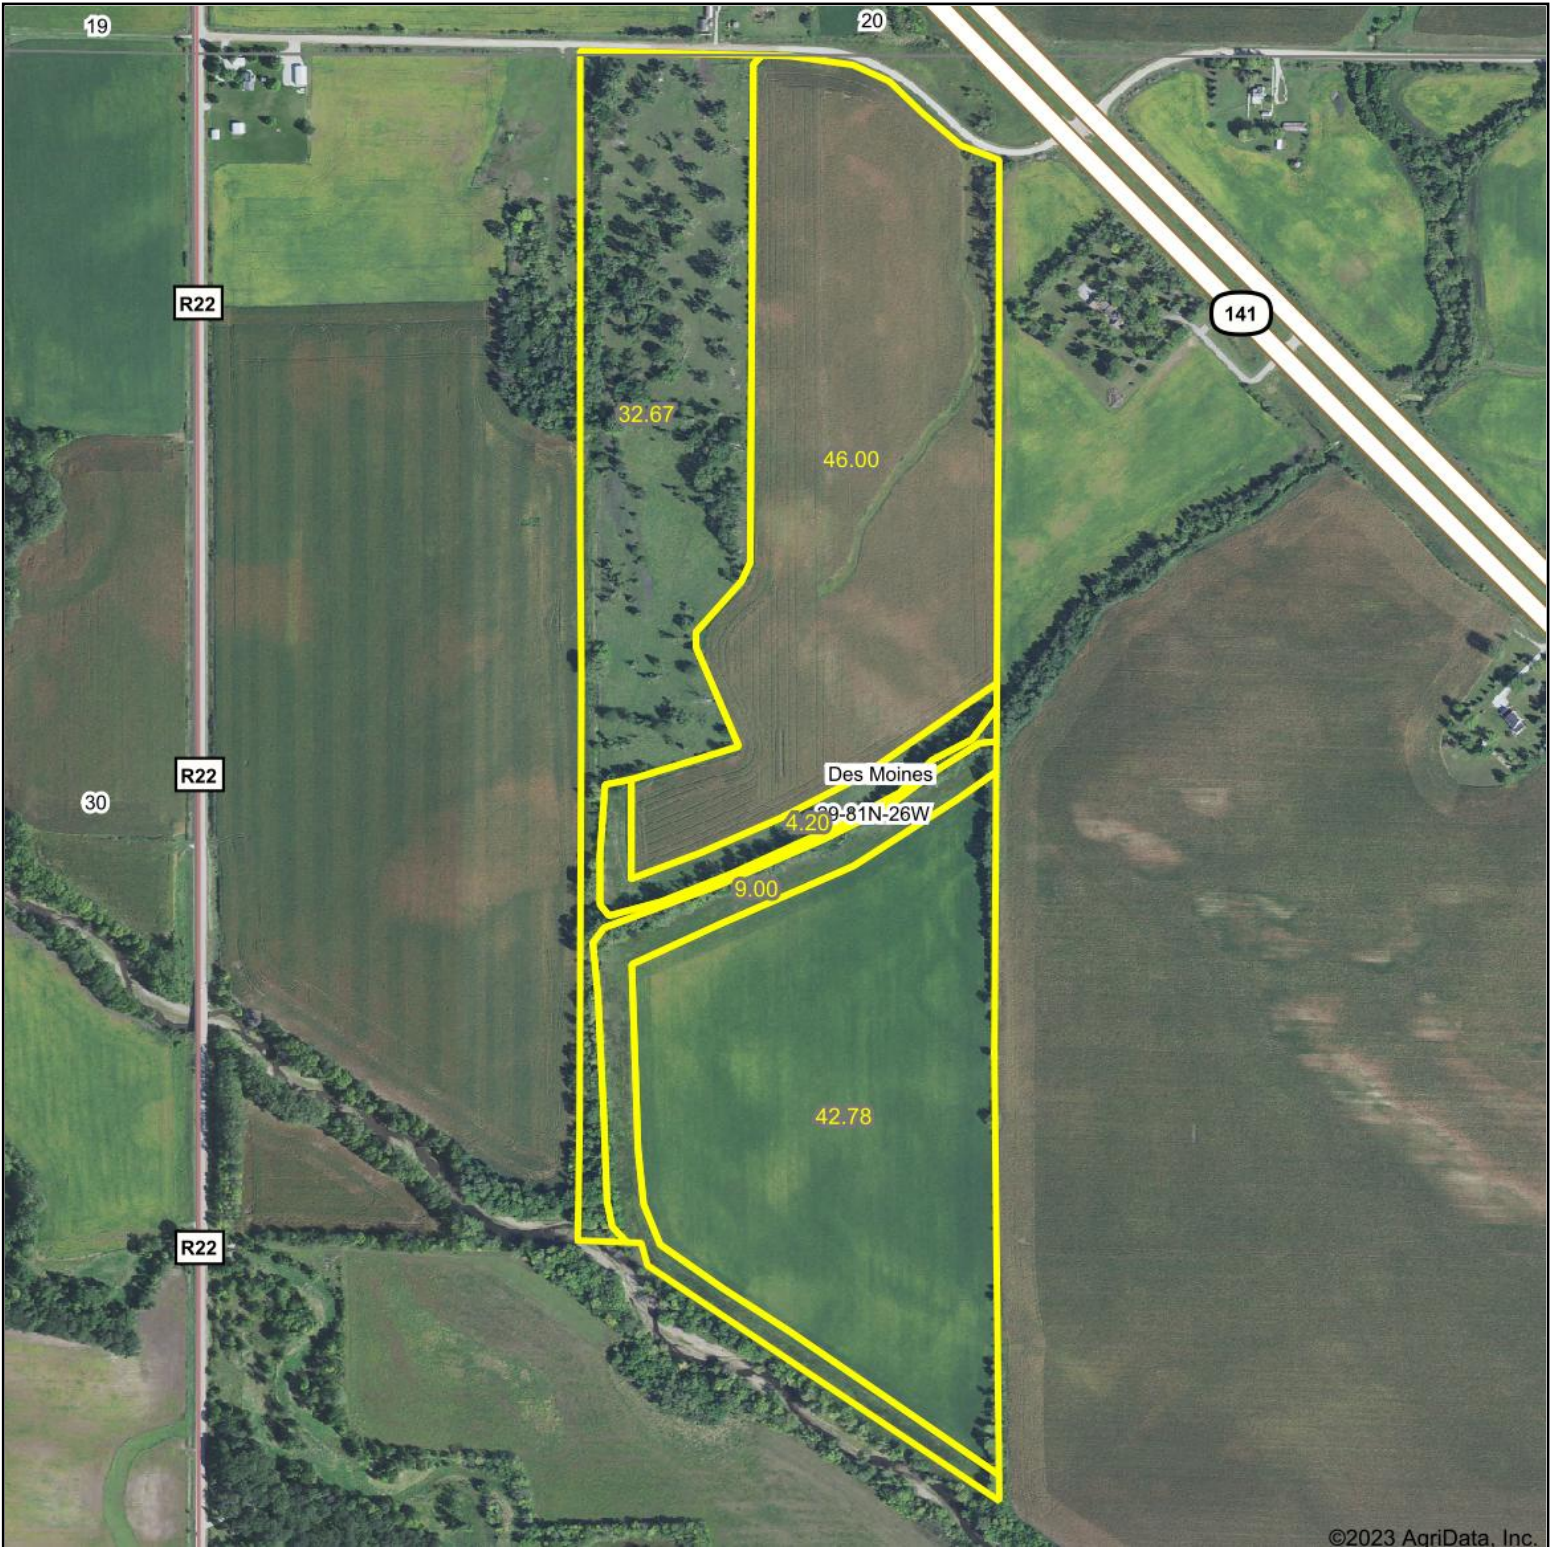

Aerial Map

Boundary Center: 41° 47' 57.92, -93° 54' 17.89

29-81N-26W
Dallas County
Iowa

7/3/2023