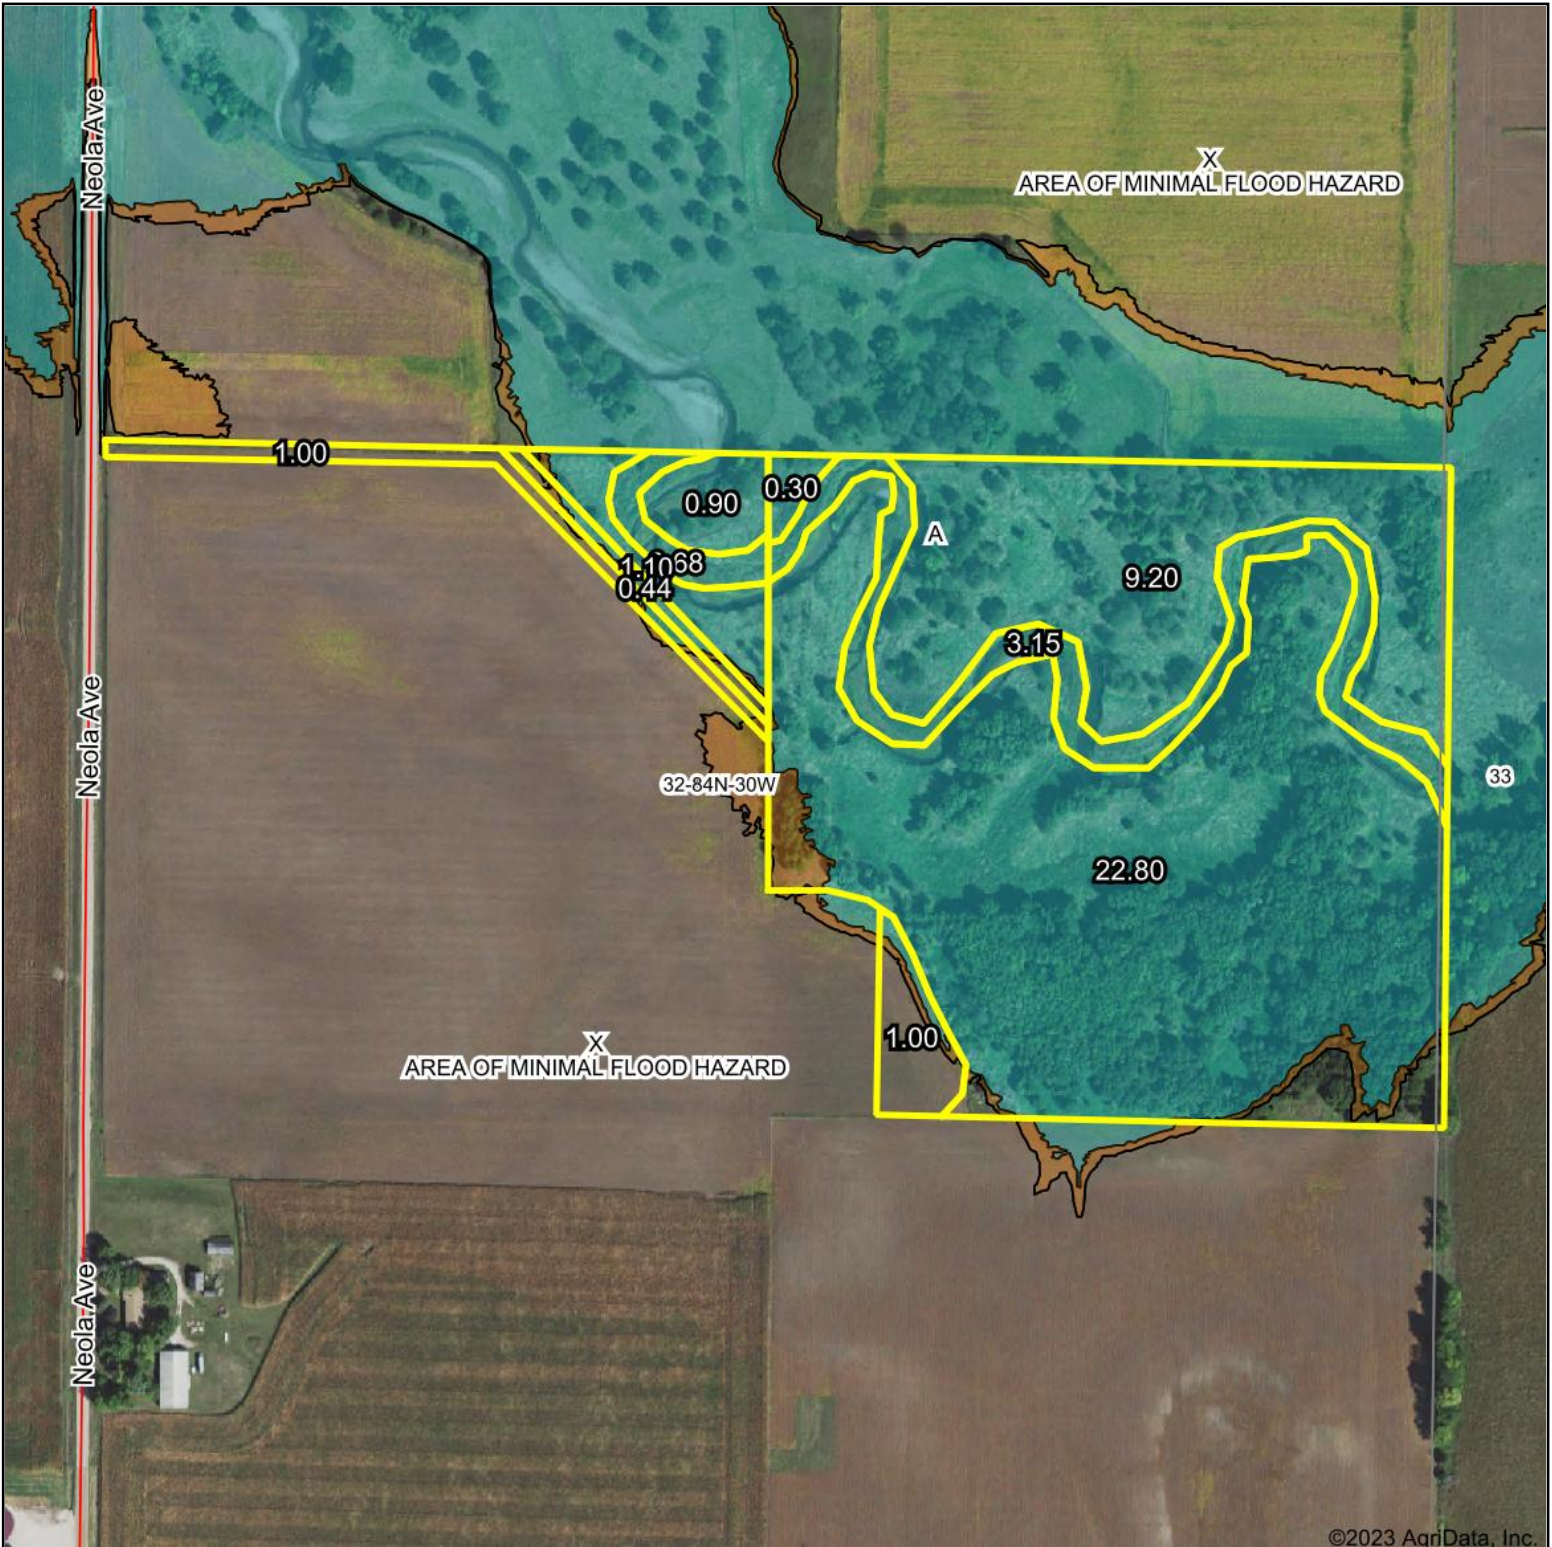

FEMA Flood Map

©2023 AgriData, Inc.

Boundary Center: 42° 2' 31.06, -94° 21' 48.06

32-84N-30W
Greene County
Iowa

7/28/2023

Flood related information provided by FEMA