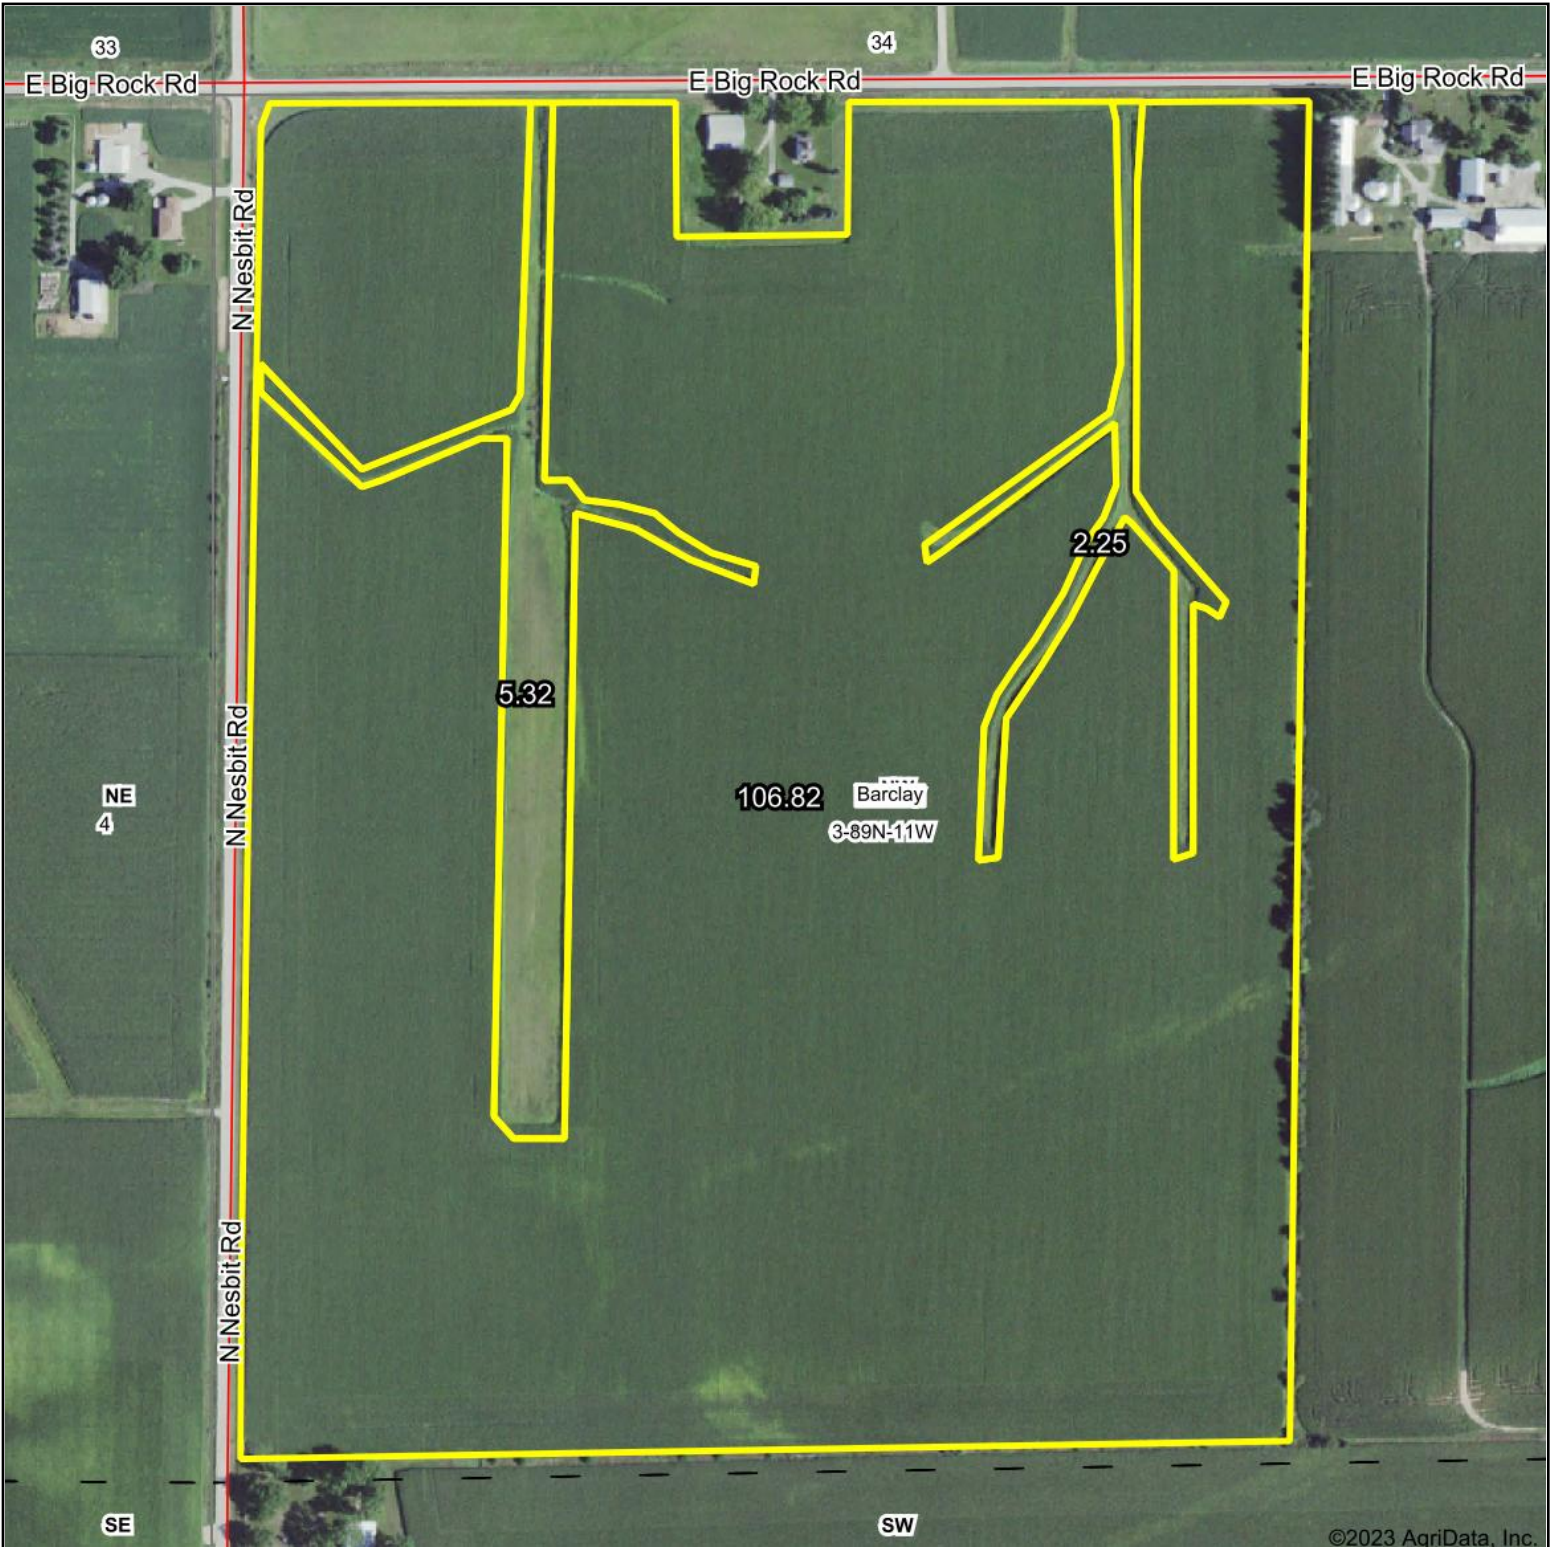

FSA Aerial Map

Map Center: 42° 33' 6.2, -92° 8' 14.31

3-89N-11W
Black Hawk County
Iowa

7/5/2023

Maps Provided By:

© AgriData, Inc. 2023

www.AgriDataInc.com