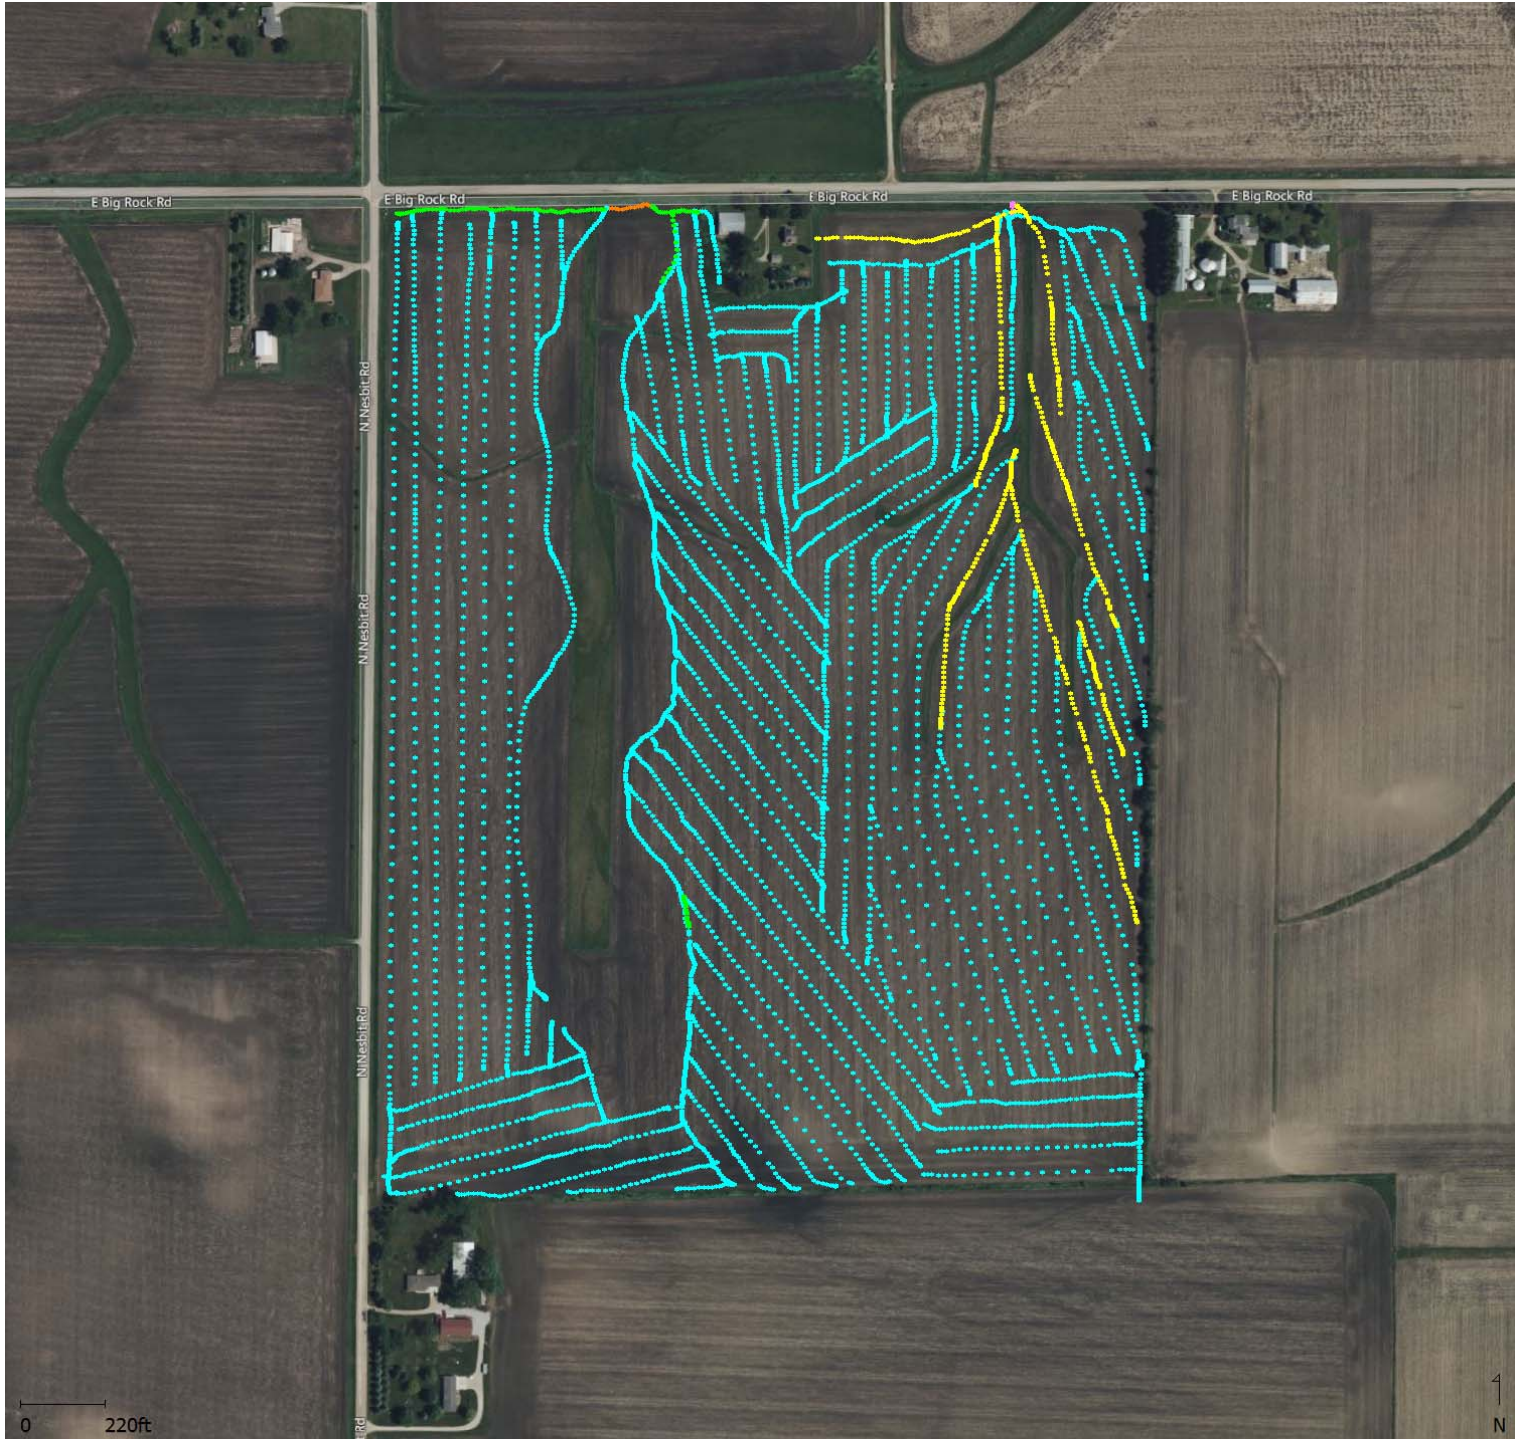

Hershberger Tiling, Inc. Jesup, Iowa (319) 827-6329

Tile : Hershberger Tiling, Inc.
Farm : Wellner, Katherine (Kenny Kass Tenant)
County : BH/Barclay/3
Ending Date : 5/16/2001

Dataset - Name	
8"	(35 ft)
6"	(109 ft)
4"	(88, 350 ft)
E 5"	(7, 199 ft)
5"	(939 ft)