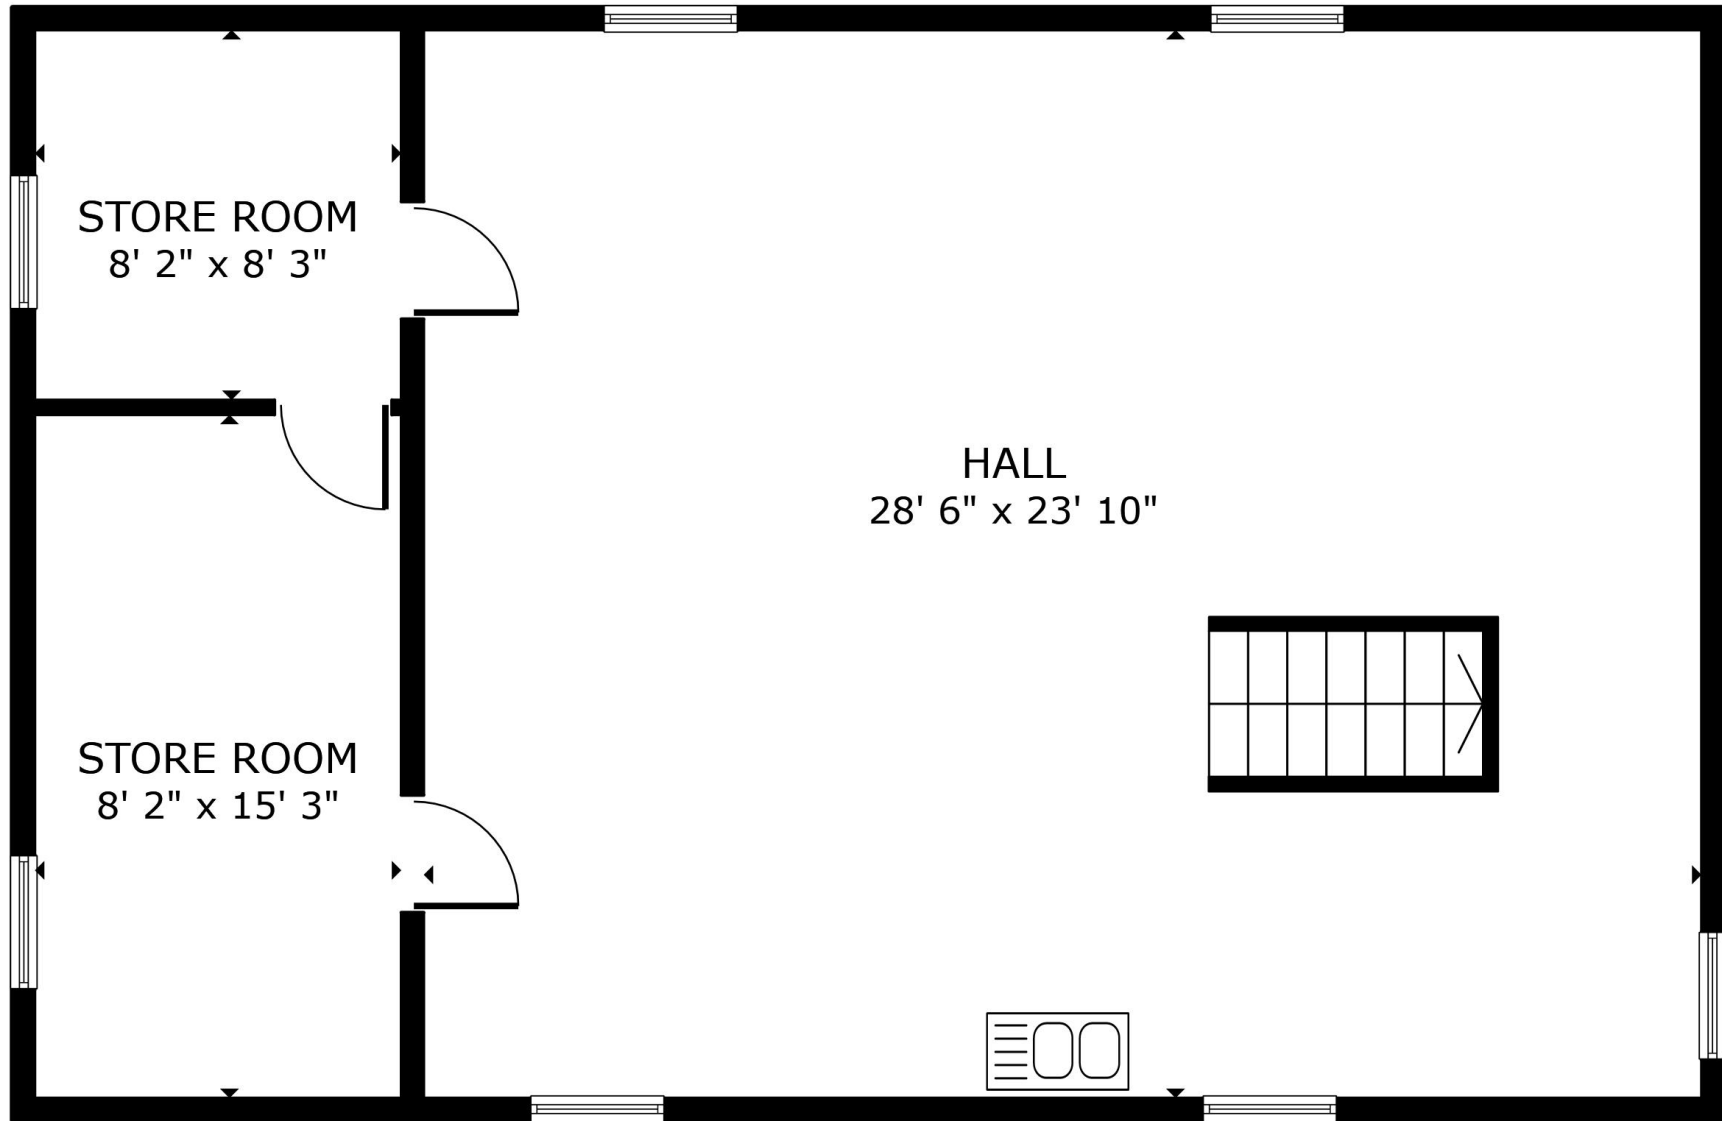

FLOOR 2

GROSS INTERNAL AREA
 FLOOR 1 888 sq.ft. FLOOR 2 1,009 sq.ft. FLOOR 3 647 sq.ft.
 TOTAL : 2,544 sq.ft.
 SIZES AND DIMENSIONS ARE APPROXIMATE, ACTUAL MAY VARY.

FLOOR 3

GROSS INTERNAL AREA
 FLOOR 1 888 sq.ft. FLOOR 2 1,009 sq.ft. FLOOR 3 647 sq.ft.
 TOTAL : 2,544 sq.ft.
 SIZES AND DIMENSIONS ARE APPROXIMATE, ACTUAL MAY VARY.

FLOOR 1

GROSS INTERNAL AREA
FLOOR 1 888 sq.ft. FLOOR 2 1,009 sq.ft. FLOOR 3 647 sq.ft.
TOTAL : 2,544 sq.ft.
SIZES AND DIMENSIONS ARE APPROXIMATE, ACTUAL MAY VARY.