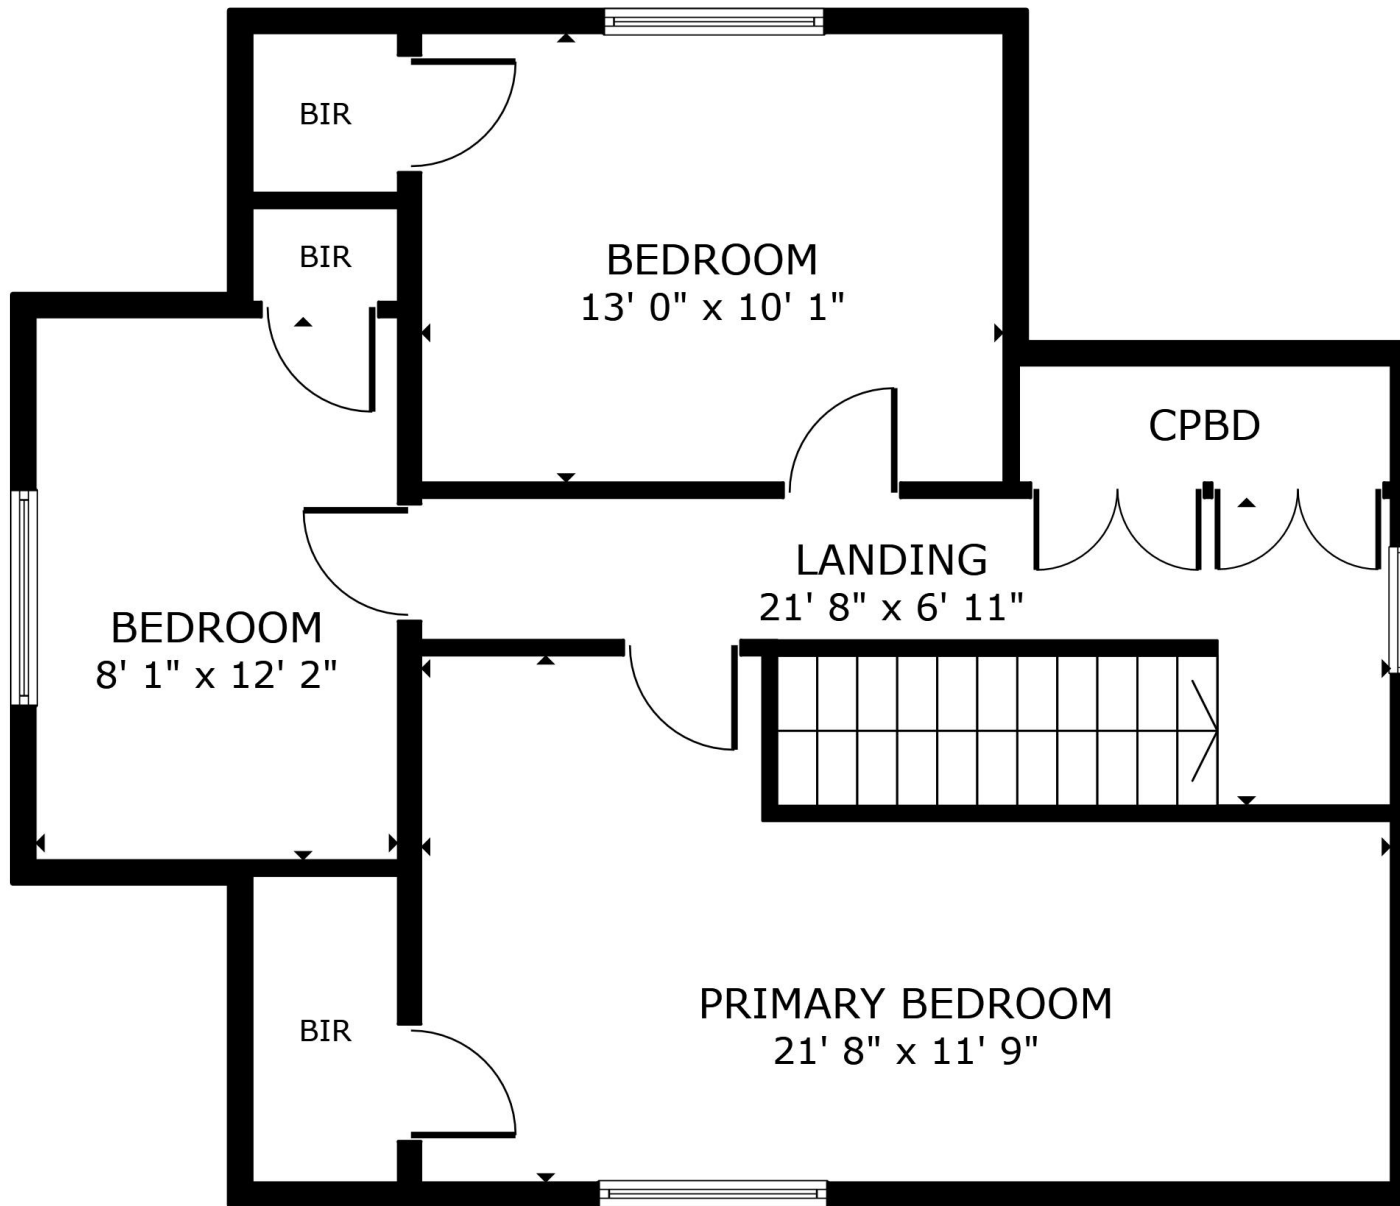

FLOOR 2

GROSS INTERNAL AREA
 FLOOR 1 888 sq.ft. FLOOR 2 1,009 sq.ft. FLOOR 3 647 sq.ft.
 TOTAL : 2,544 sq.ft.
 SIZES AND DIMENSIONS ARE APPROXIMATE, ACTUAL MAY VARY.

FLOOR 3

GROSS INTERNAL AREA
 FLOOR 1 888 sq.ft. FLOOR 2 1,009 sq.ft. FLOOR 3 647 sq.ft.
 TOTAL : 2,544 sq.ft.
 SIZES AND DIMENSIONS ARE APPROXIMATE, ACTUAL MAY VARY.

FLOOR 1

GROSS INTERNAL AREA
FLOOR 1 888 sq.ft. FLOOR 2 1,009 sq.ft. FLOOR 3 647 sq.ft.
TOTAL : 2,544 sq.ft.
SIZES AND DIMENSIONS ARE APPROXIMATE, ACTUAL MAY VARY.