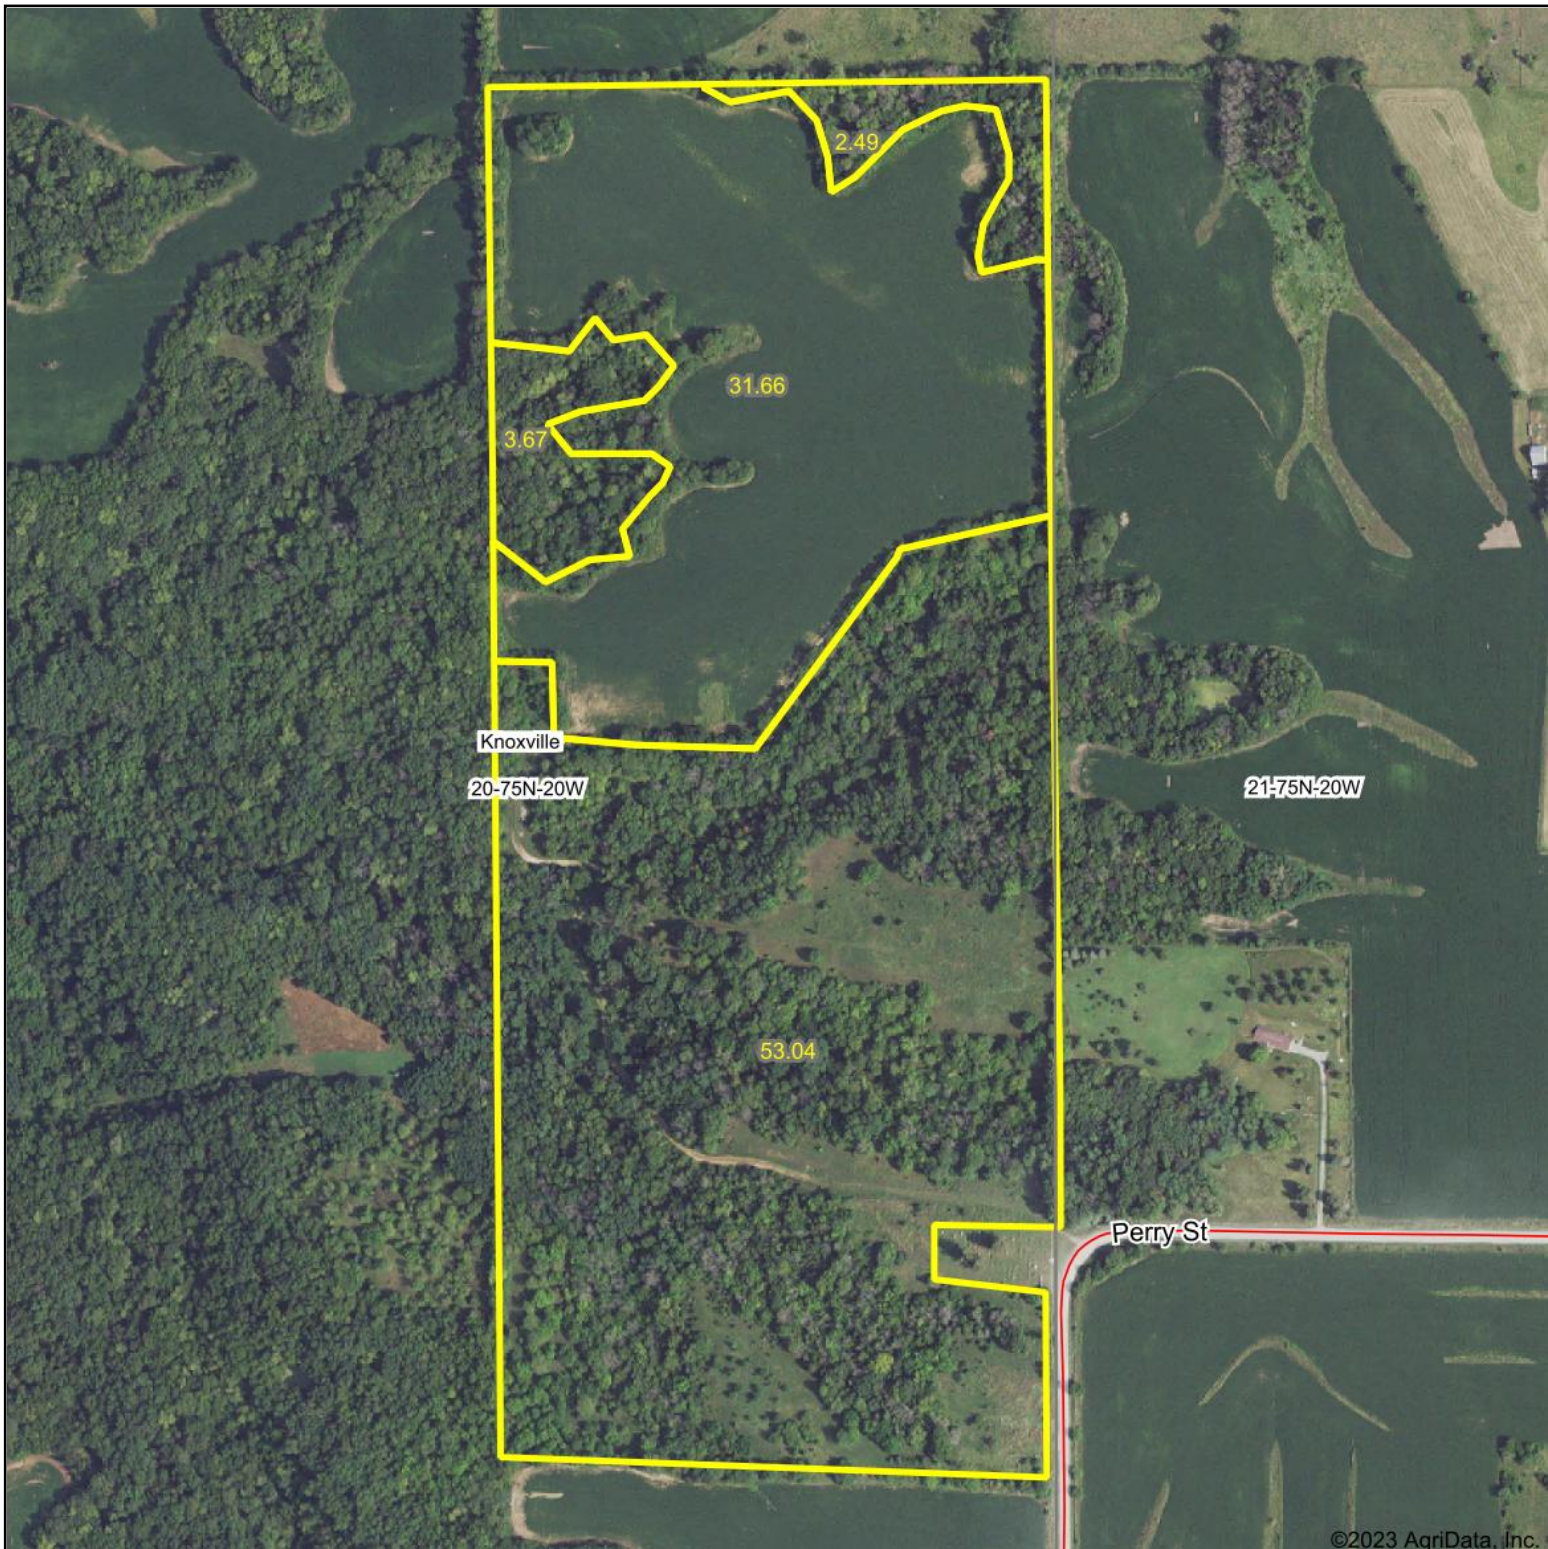

Tract 3 - FSA Map

©2023 AgriData, Inc.

Boundary Center: 41° 17' 1.32, -93° 10' 43.04

20-75N-20W
Marion County
Iowa

8/23/2023