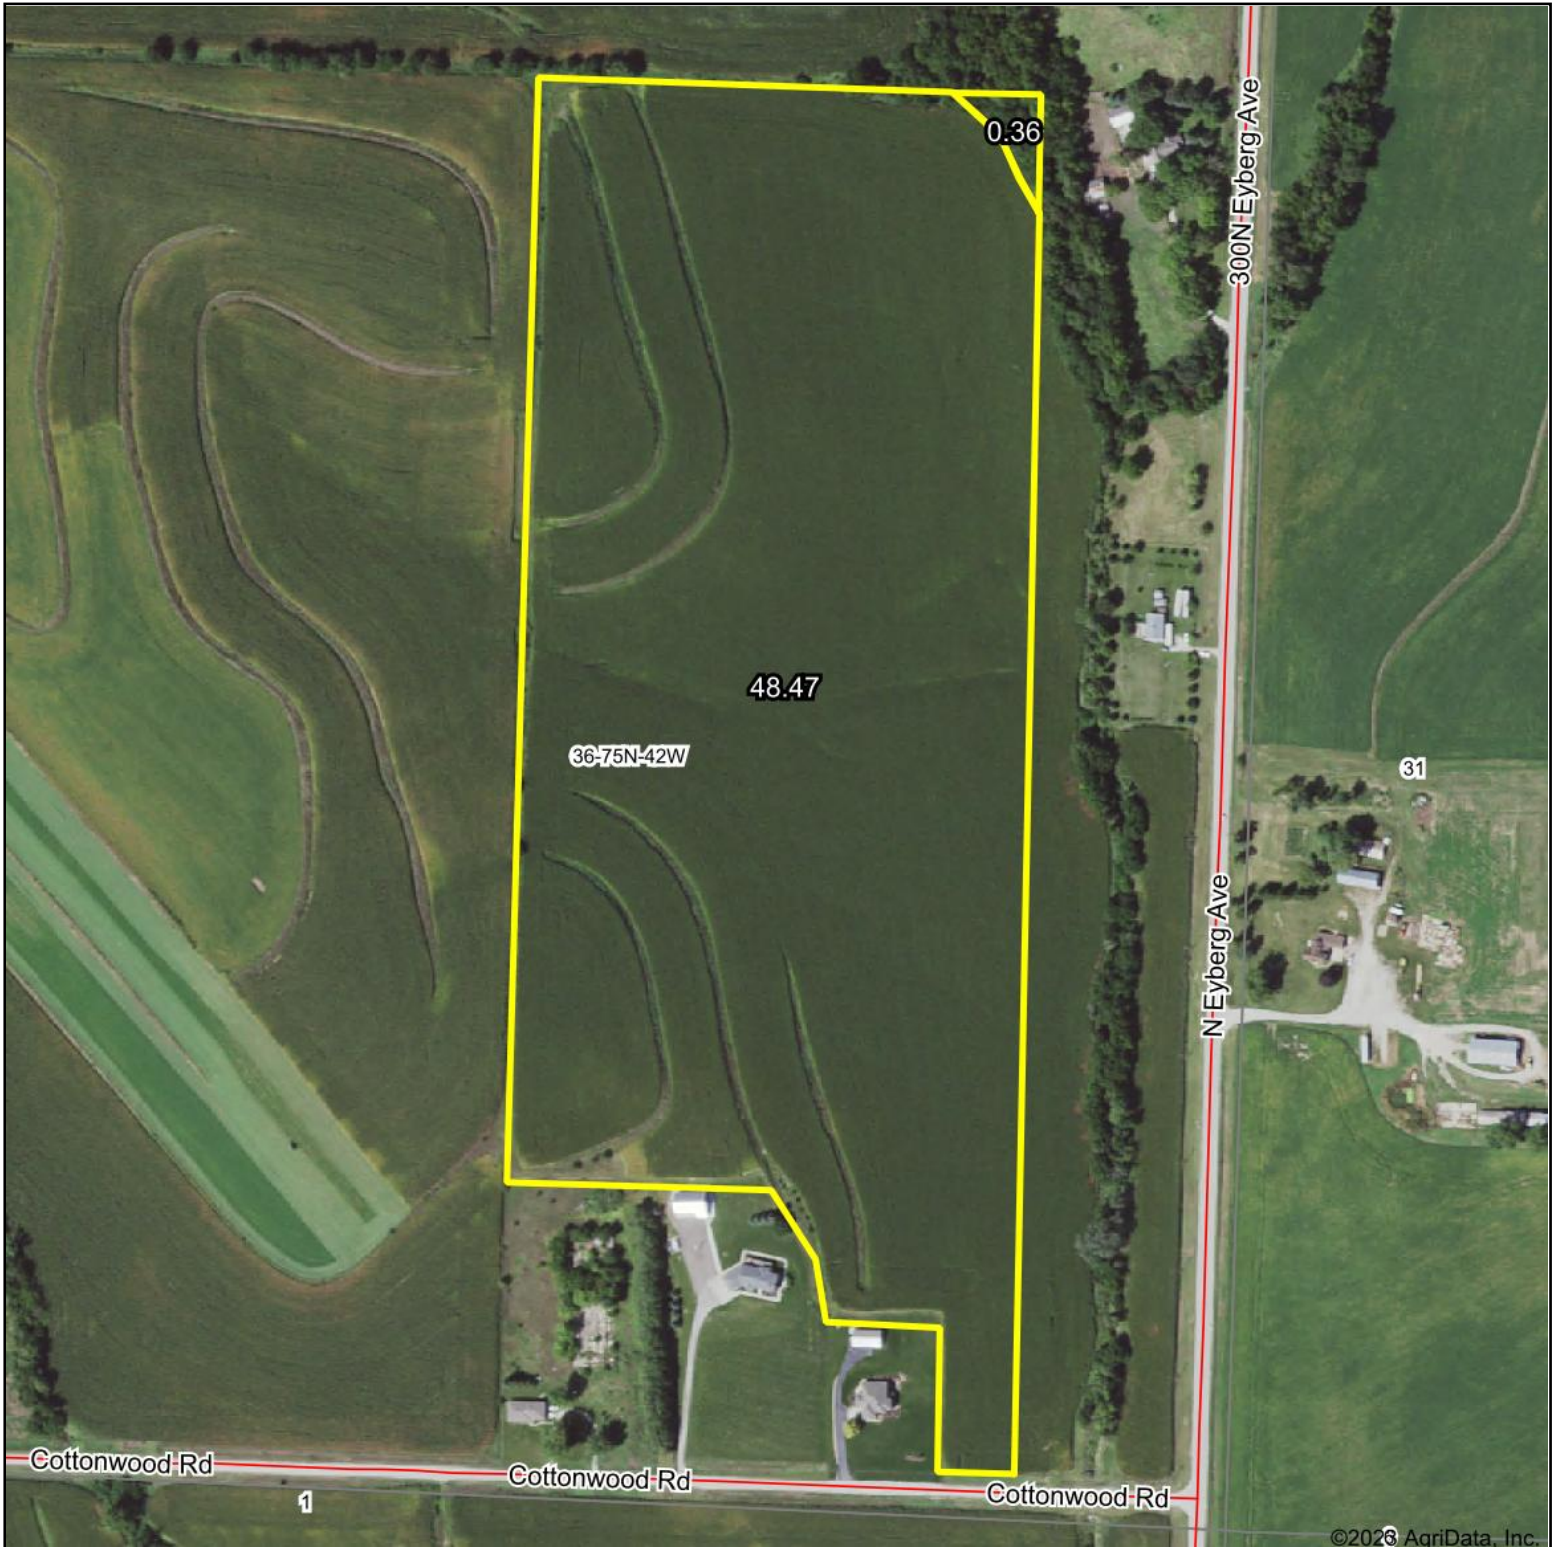

# FSA Map

Map Center: 41° 14' 58.86, -95° 36' 57.81

**36-75N-42W**  
**Pottawattamie County**  
**Iowa**

Maps Provided By:  
**surety**  
CUSTOMIZED ONLINE MAPPING  
© AgriData, Inc. 2023 www.AgriDataInc.com

8/31/2023