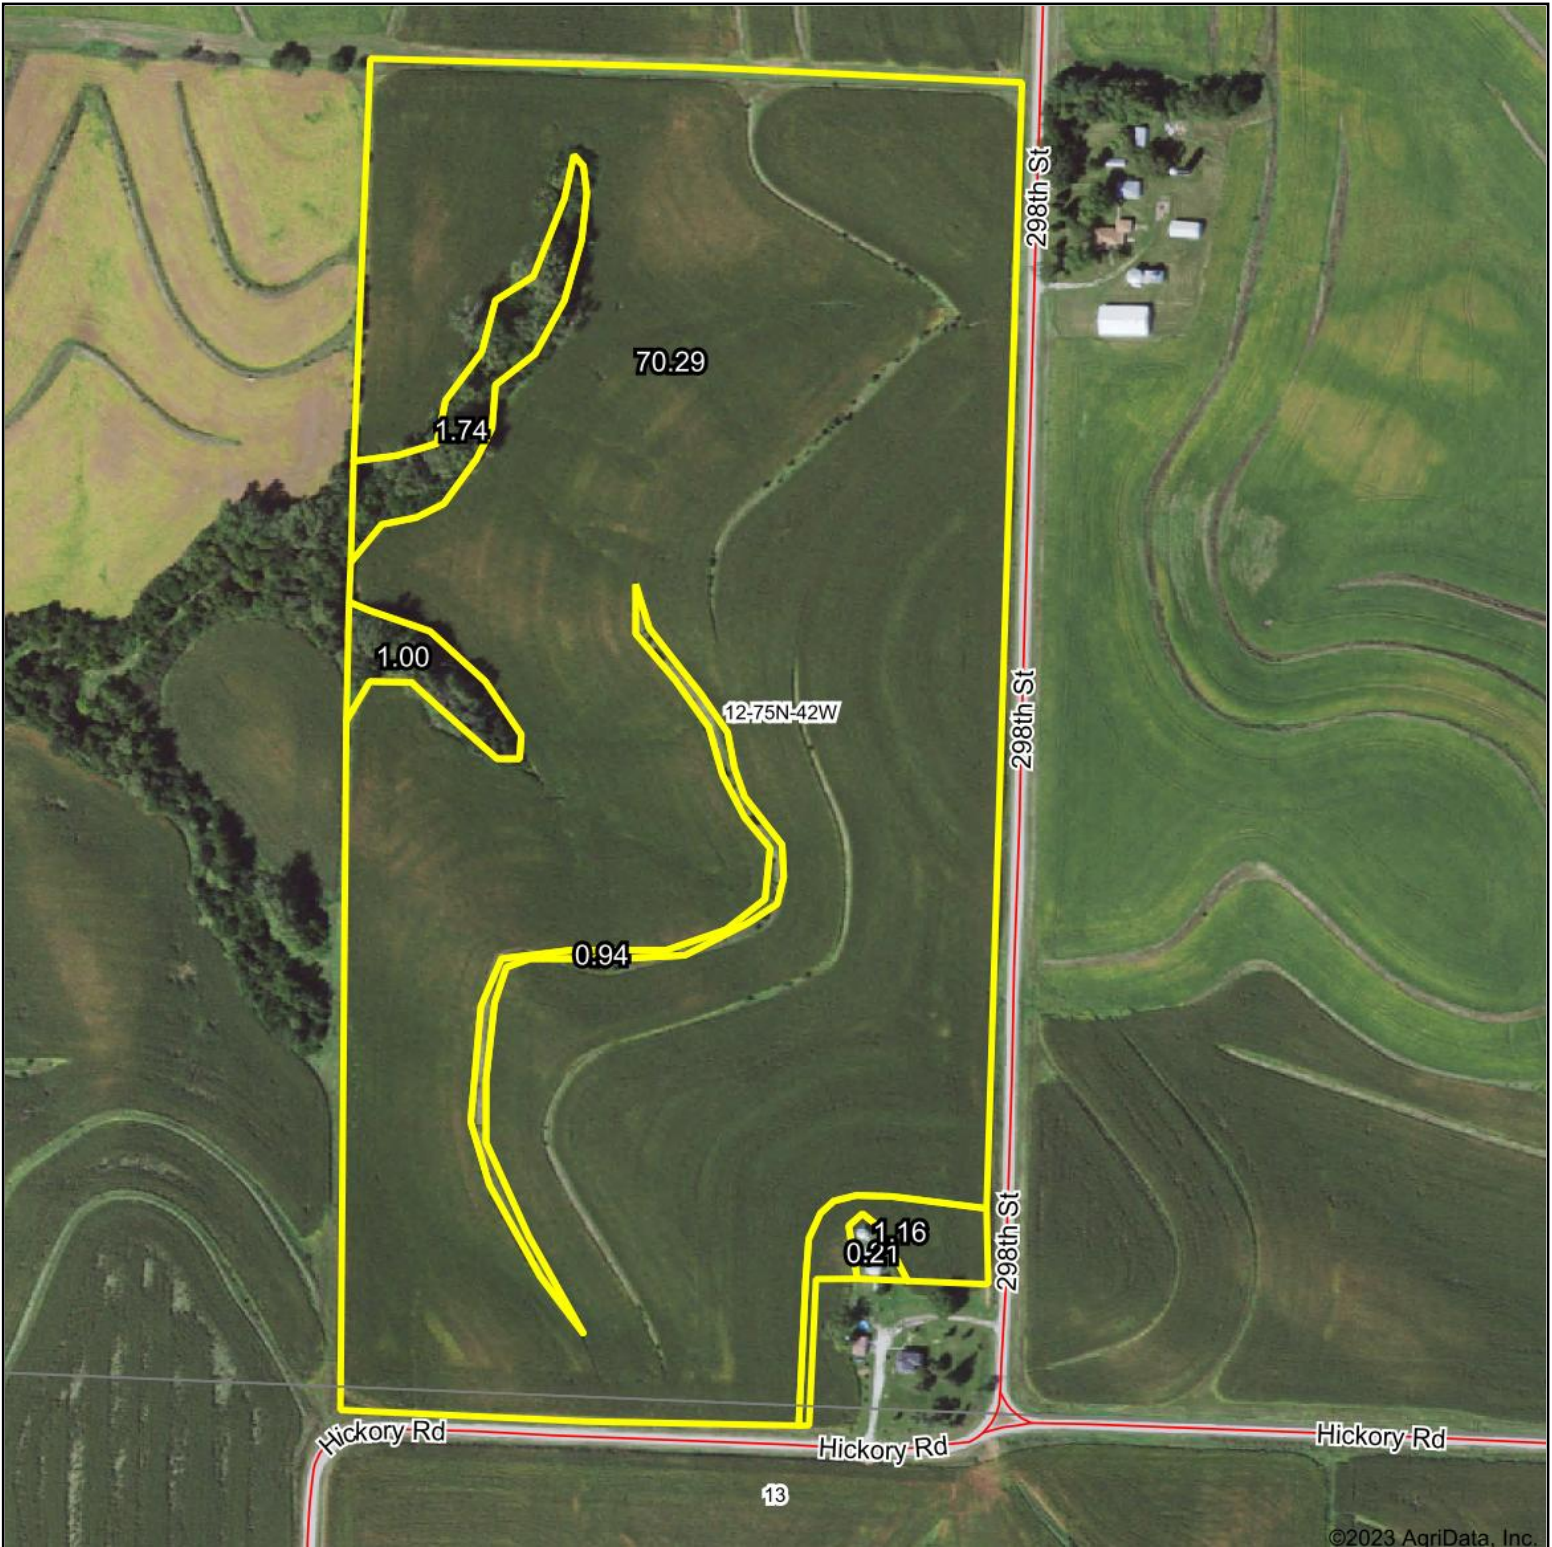

FSA Map

Boundary Center: 41° 18' 27.34, -95° 37' 11.35

12-75N-42W
Pottawattamie County
Iowa

8/29/2023