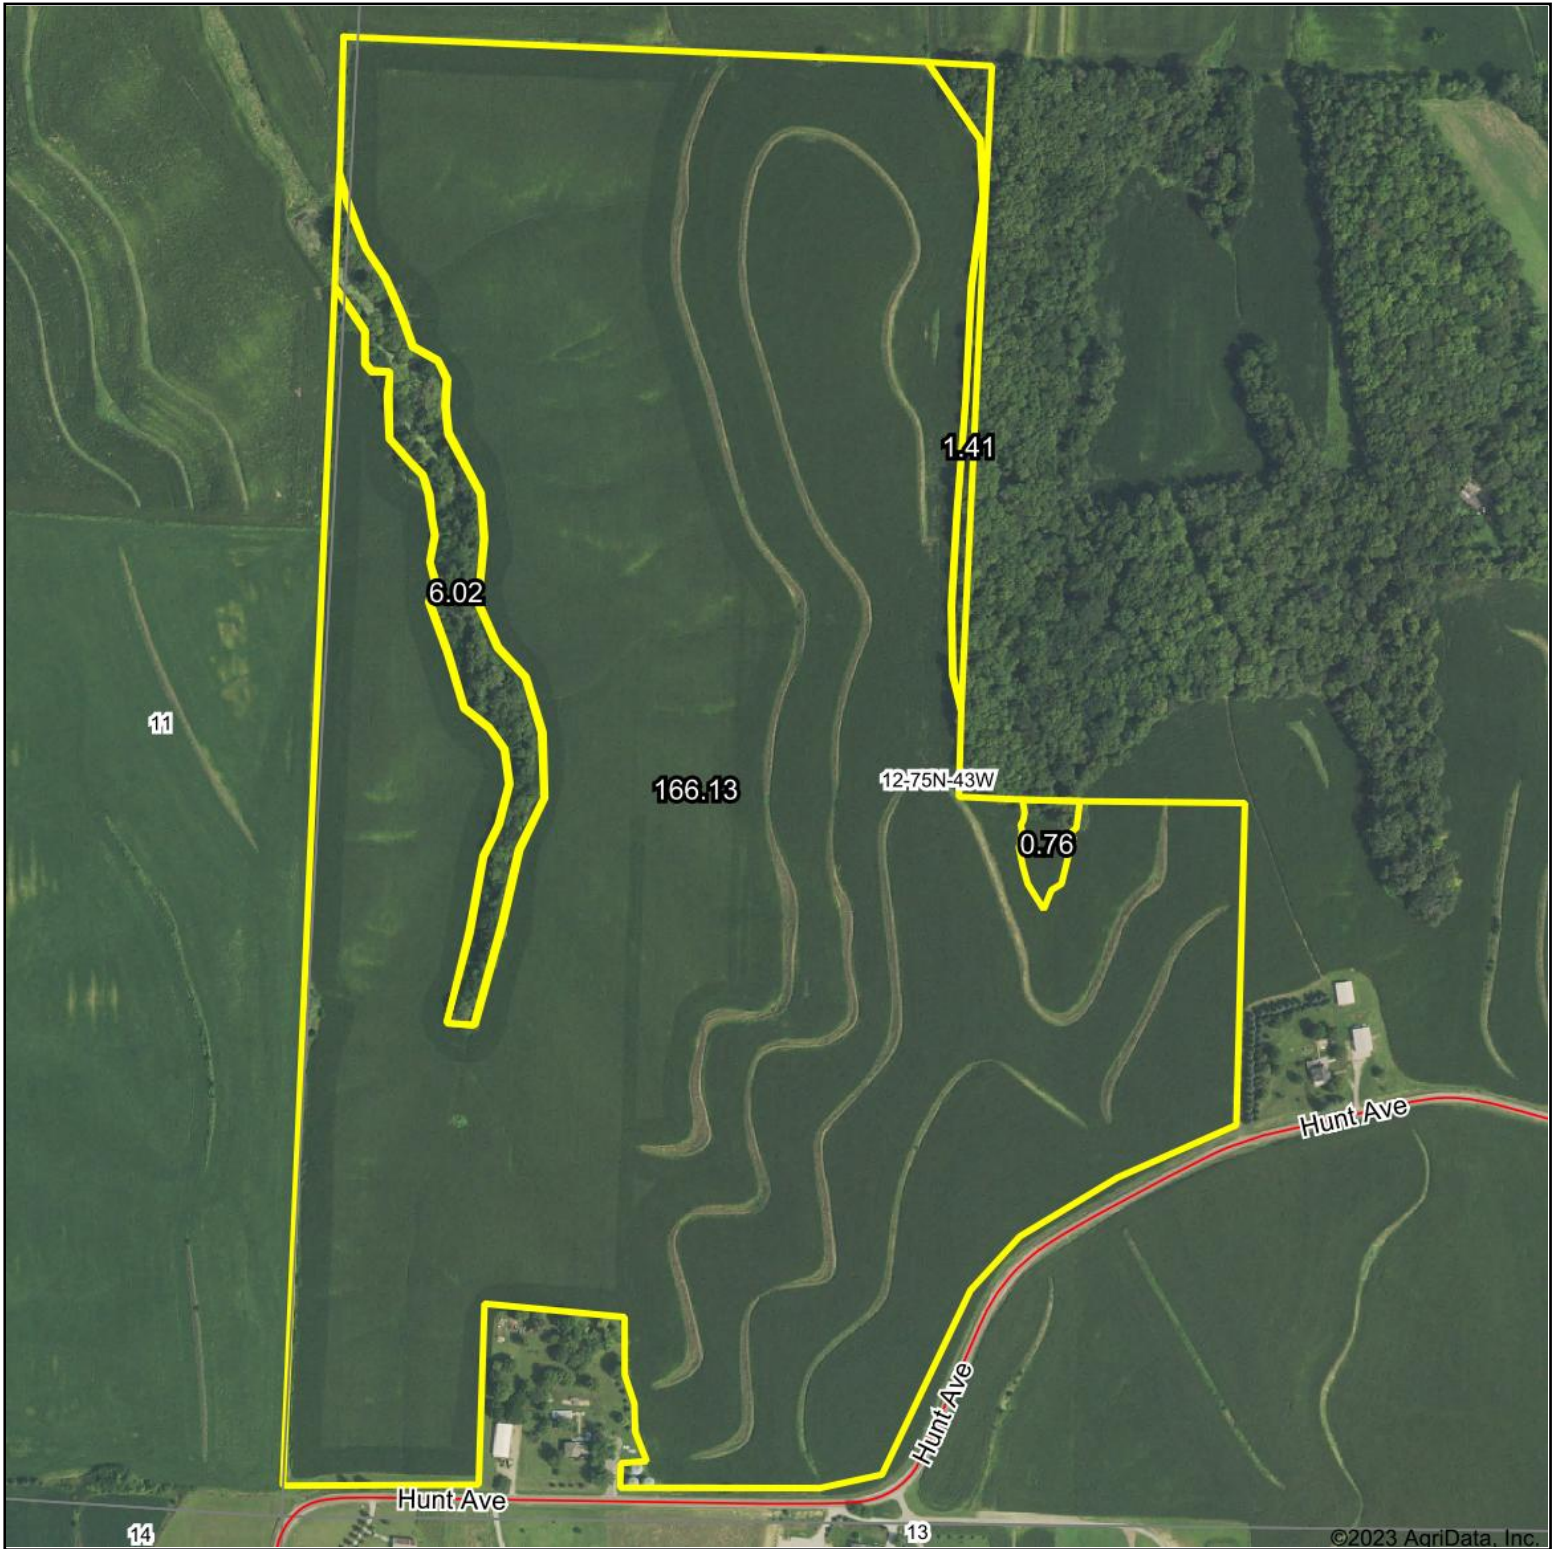

FSA Map

Map Center: 41° 18' 34.55, -95° 44' 29.34

12-75N-43W
Pottawattamie County
Iowa

Maps Provided By:
surety
CUSTOMIZED ONLINE MAPPING
© AgriData, Inc. 2023 www.AgriDataInc.com

8/31/2023