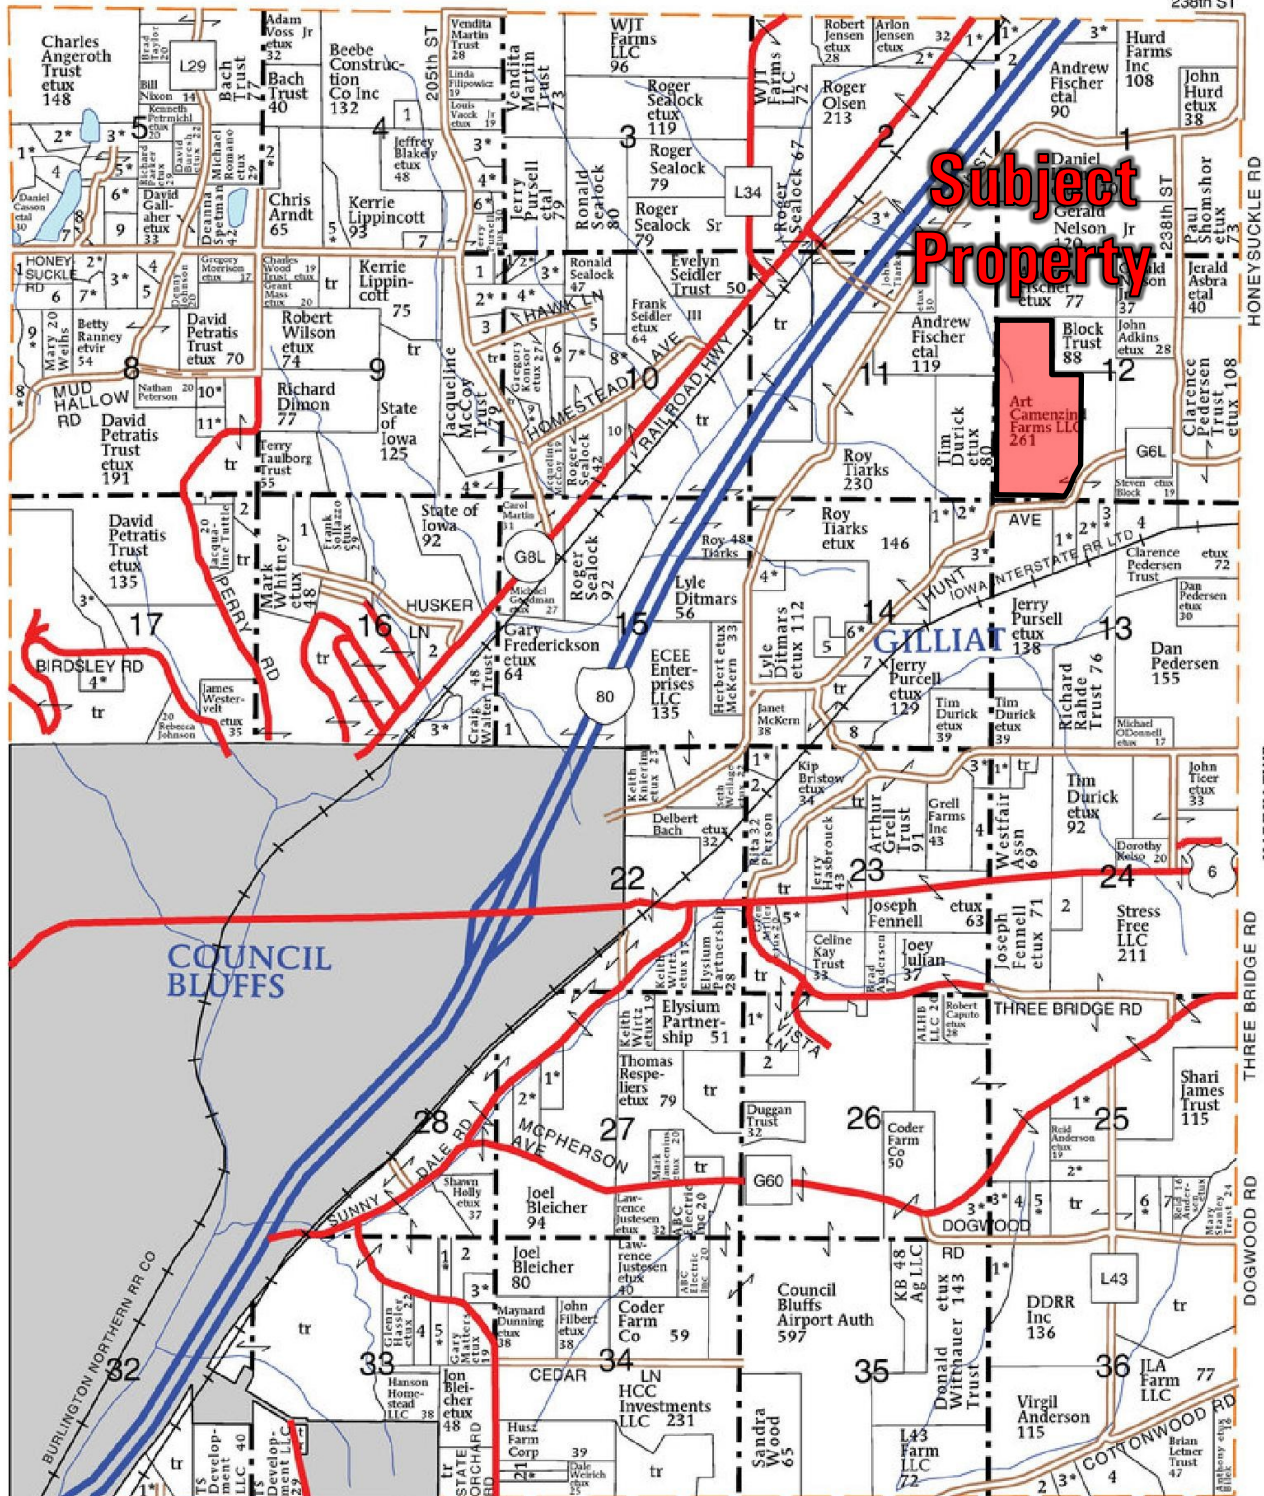

T-75-N

# GARNER PLAT

R-43-W

(Landowners)

HAZEL DELL TWP.

238th ST

LAKE TWP.

HARDIN TWP.

LEWIS 'E' TWP.