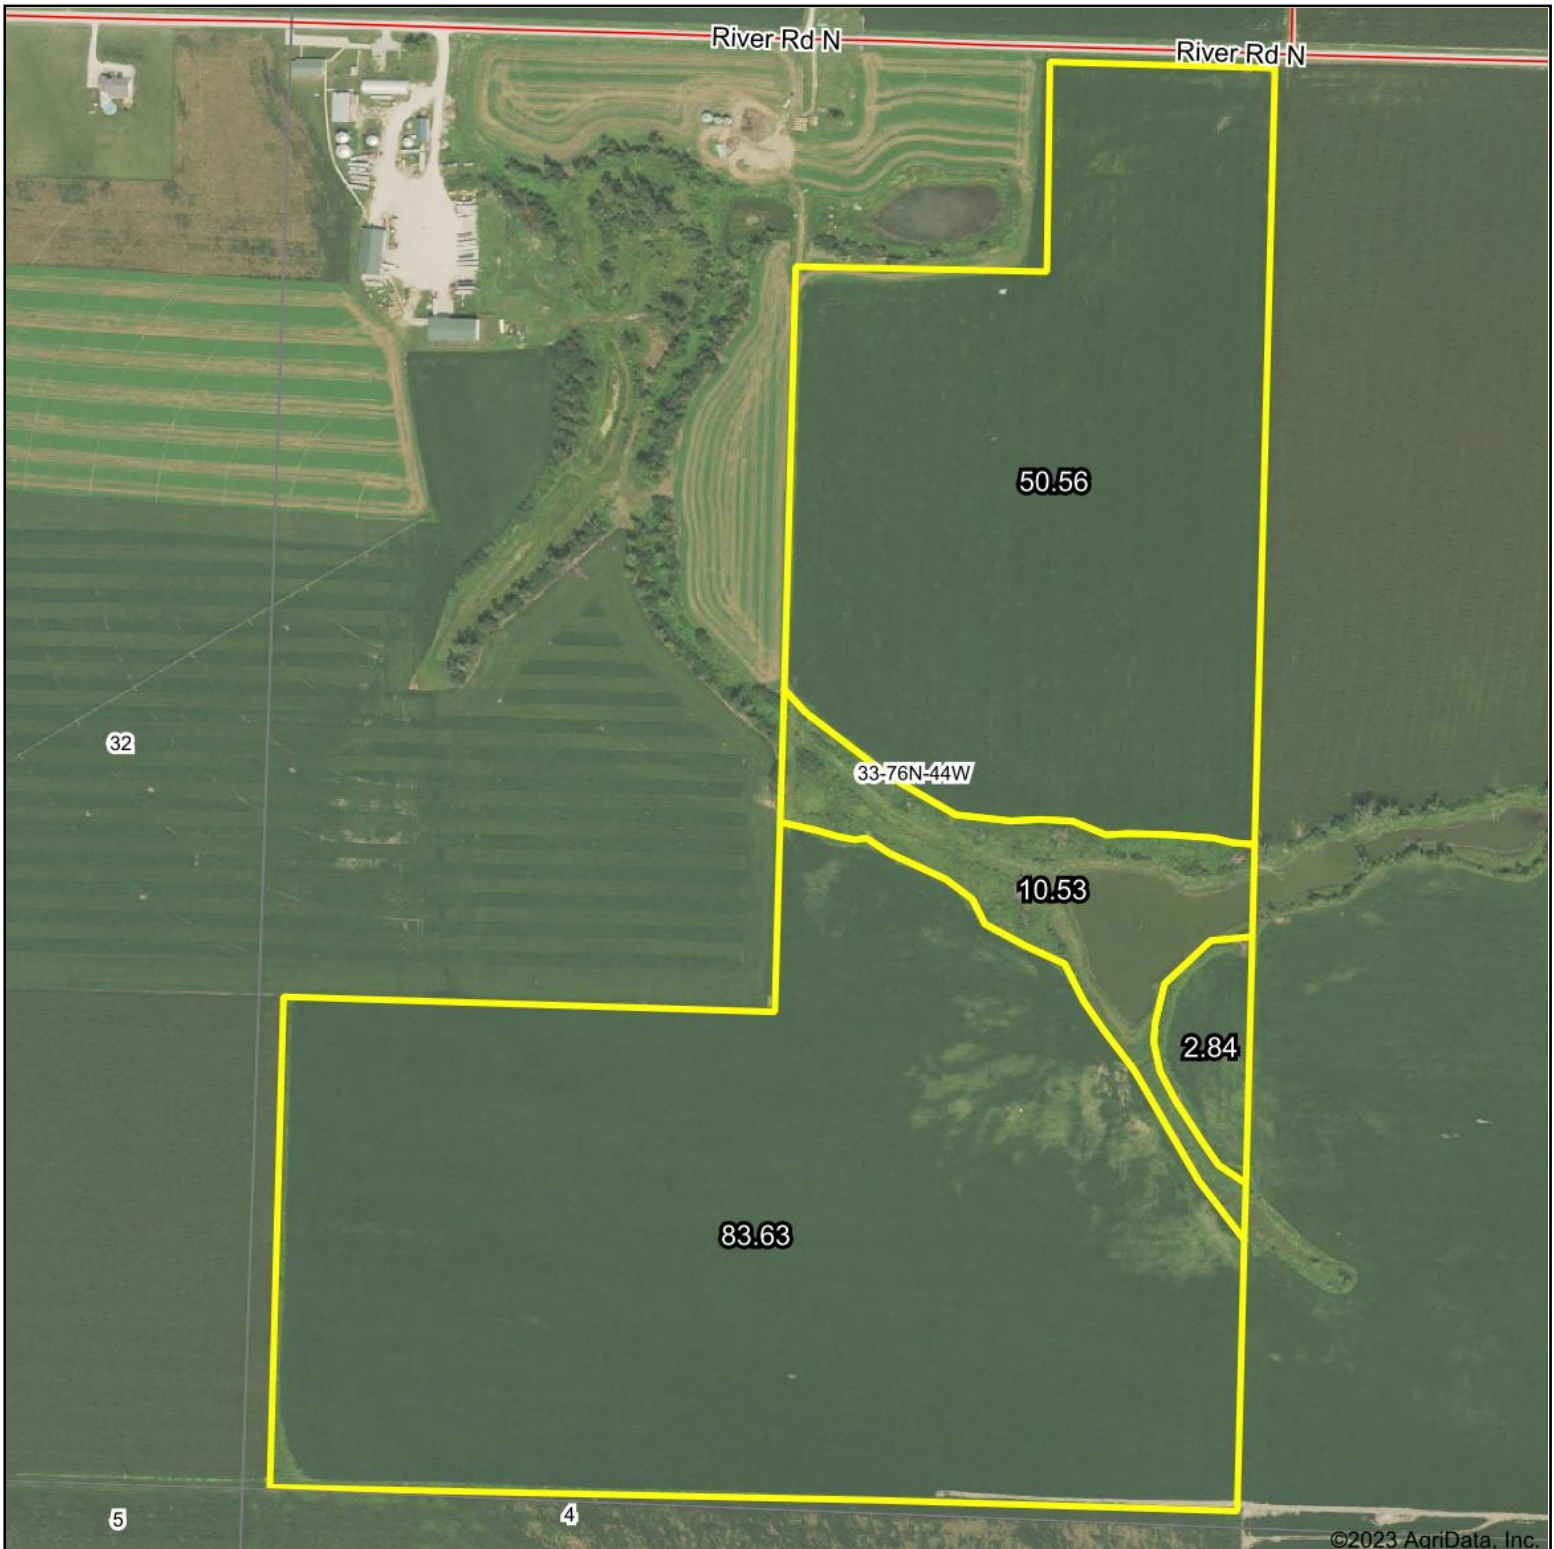

# FSA Map

Map Center: 41° 20' 18.56, -95° 54' 46.23

**33-76N-44W**  
**Pottawattamie County**  
**Iowa**

Maps Provided By:  
 **surety**  
CUSTOMIZED ONLINE MAPPING  
© AgriData, Inc. 2023 www.AgriDataInc.com

8/31/2023