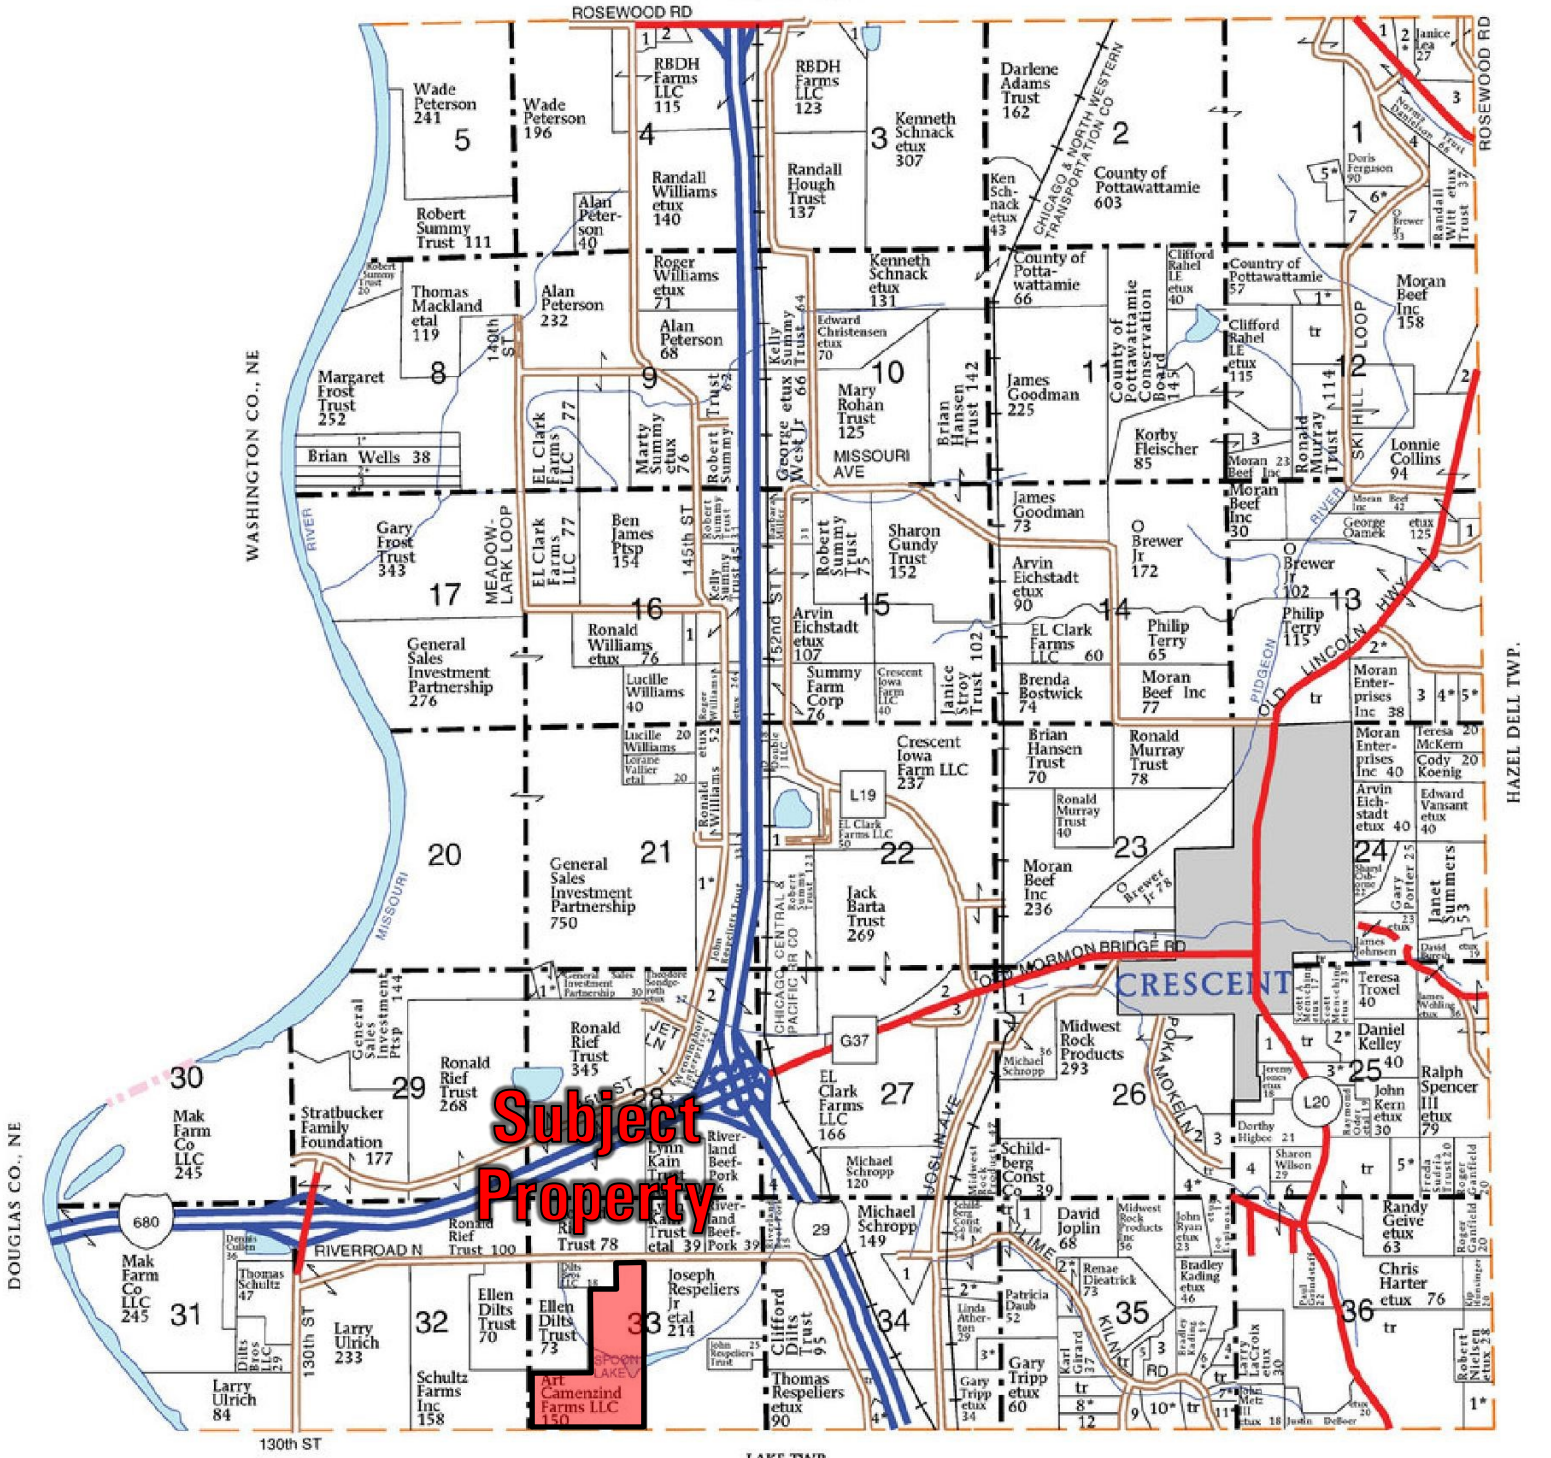

T-76-N

# CRESCENT PLAT

R-44-W

(Landowners)  
ROCKFORD TWP.

**Subject Property**

130th ST

LAKE TWP.