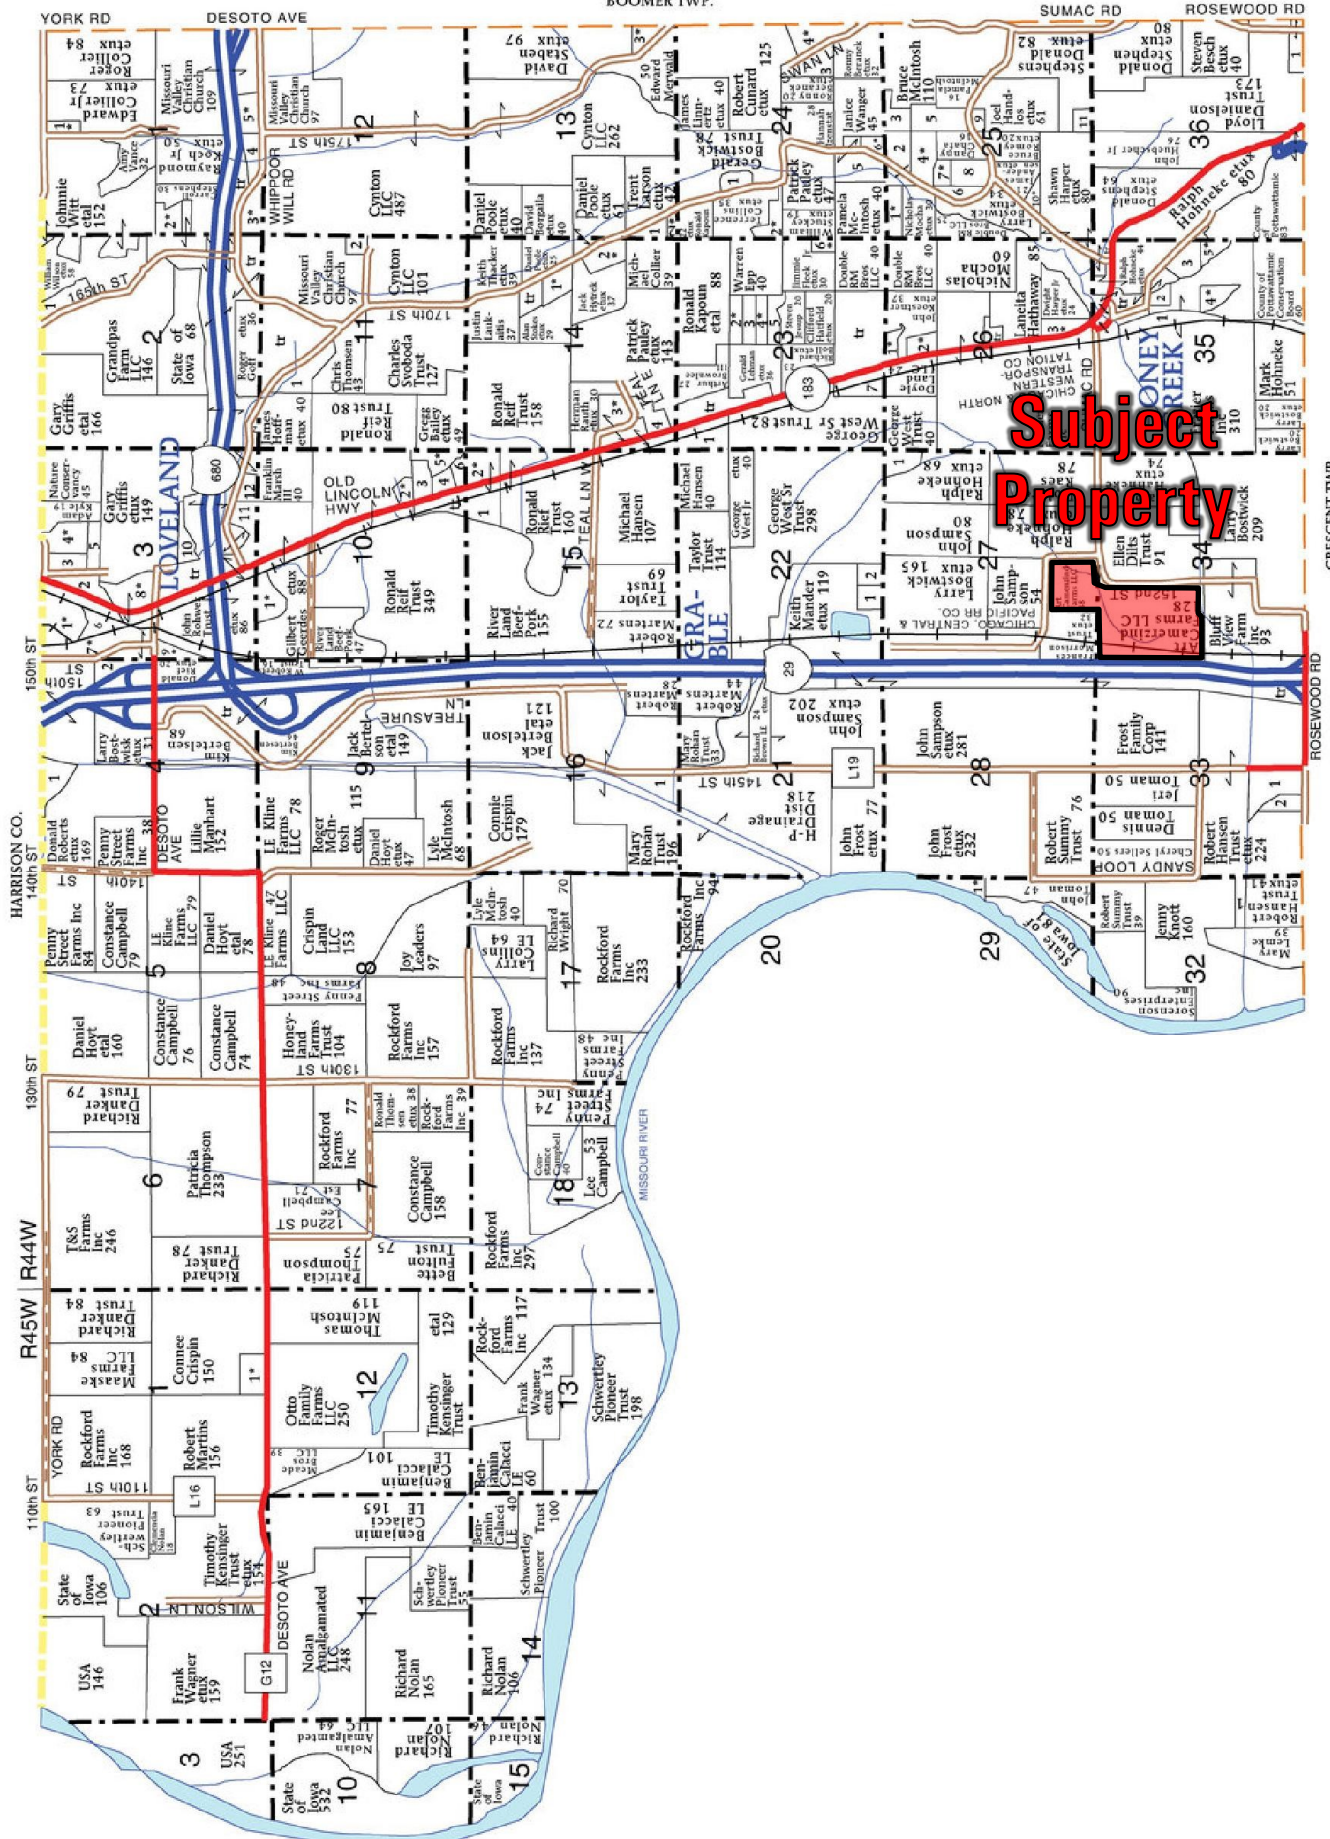

T-77-N

# ROCKFORD PLAT

R-44-45-W

(Landowners)

BOOMER TWP.

**Subject Property**

CRESCENT TWP.