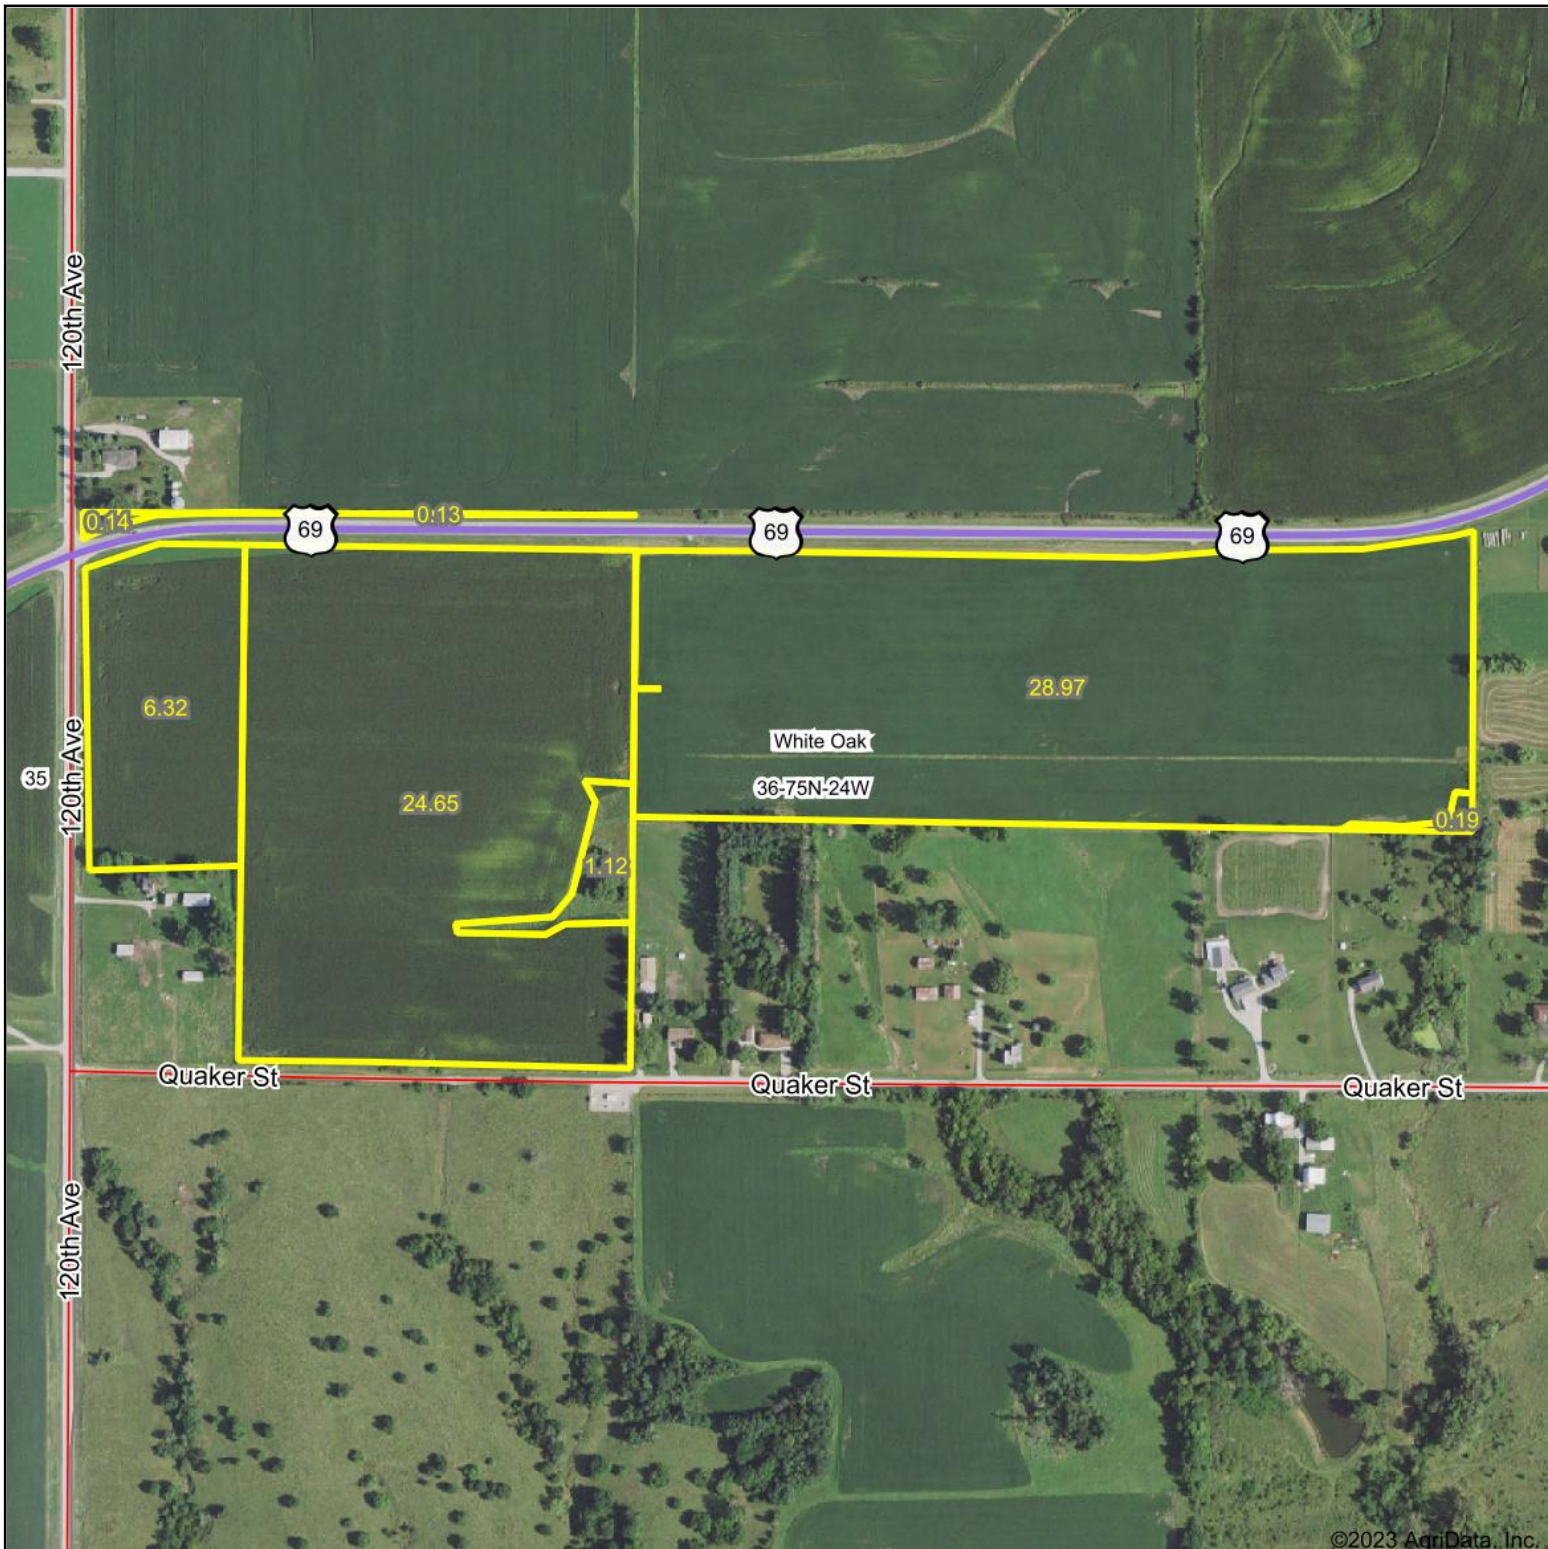

# Tract 1 - FSA Map

Boundary Center: 41° 15' 15.08, -93° 34' 16.97

**36-75N-24W**  
**Warren County**  
**Iowa**

Maps Provided By:  
  
CUSTOMIZED ONLINE MAPPING  
© AgriData, Inc. 2023      www.AgriDataInc.com

9/26/2023