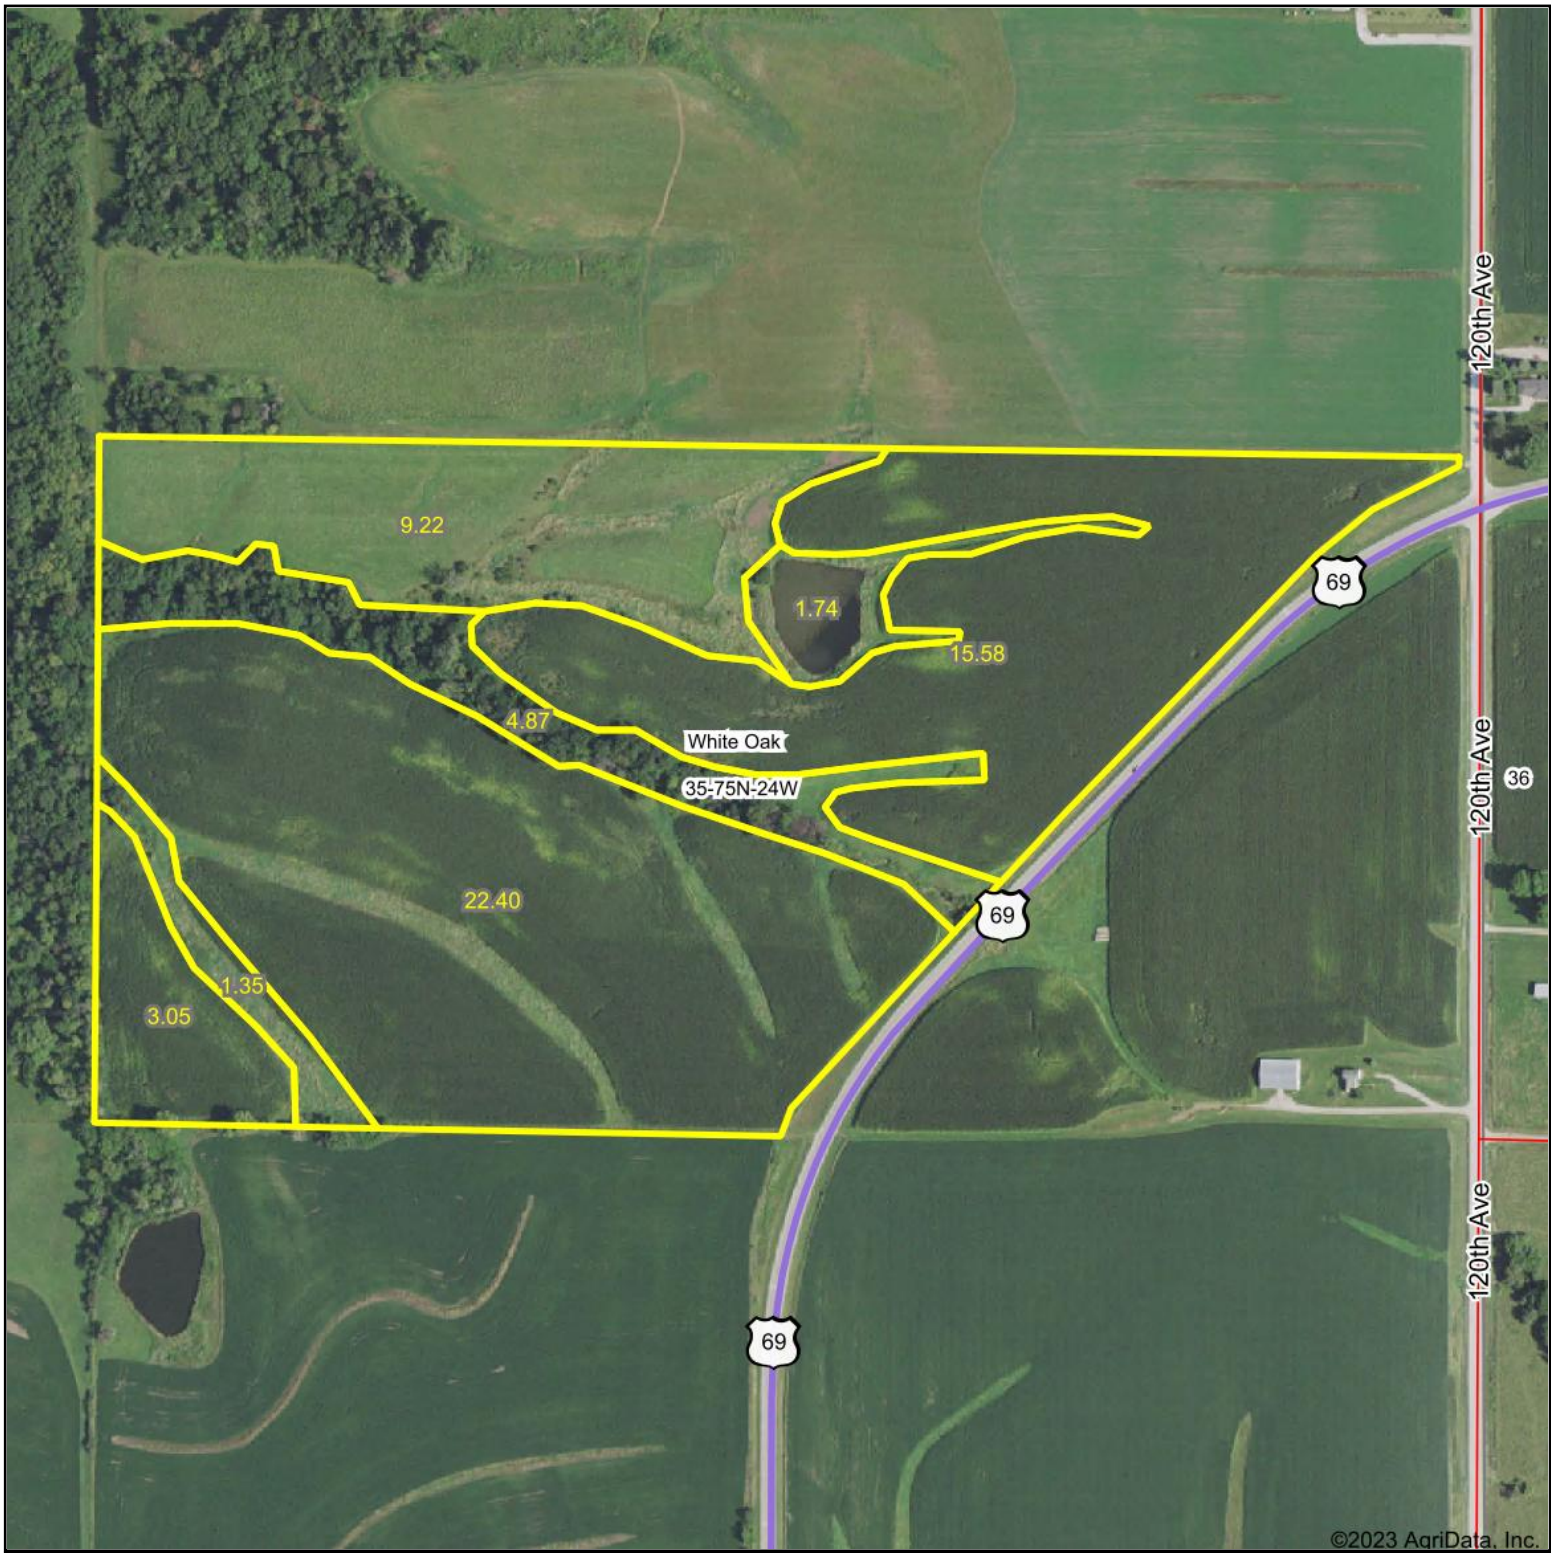

# Tract 3 - FSA Map

©2023 AgriData, Inc.

Boundary Center: 41° 15' 15.07, -93° 34' 56.5

**35-75N-24W**  
**Warren County**  
**Iowa**

9/26/2023