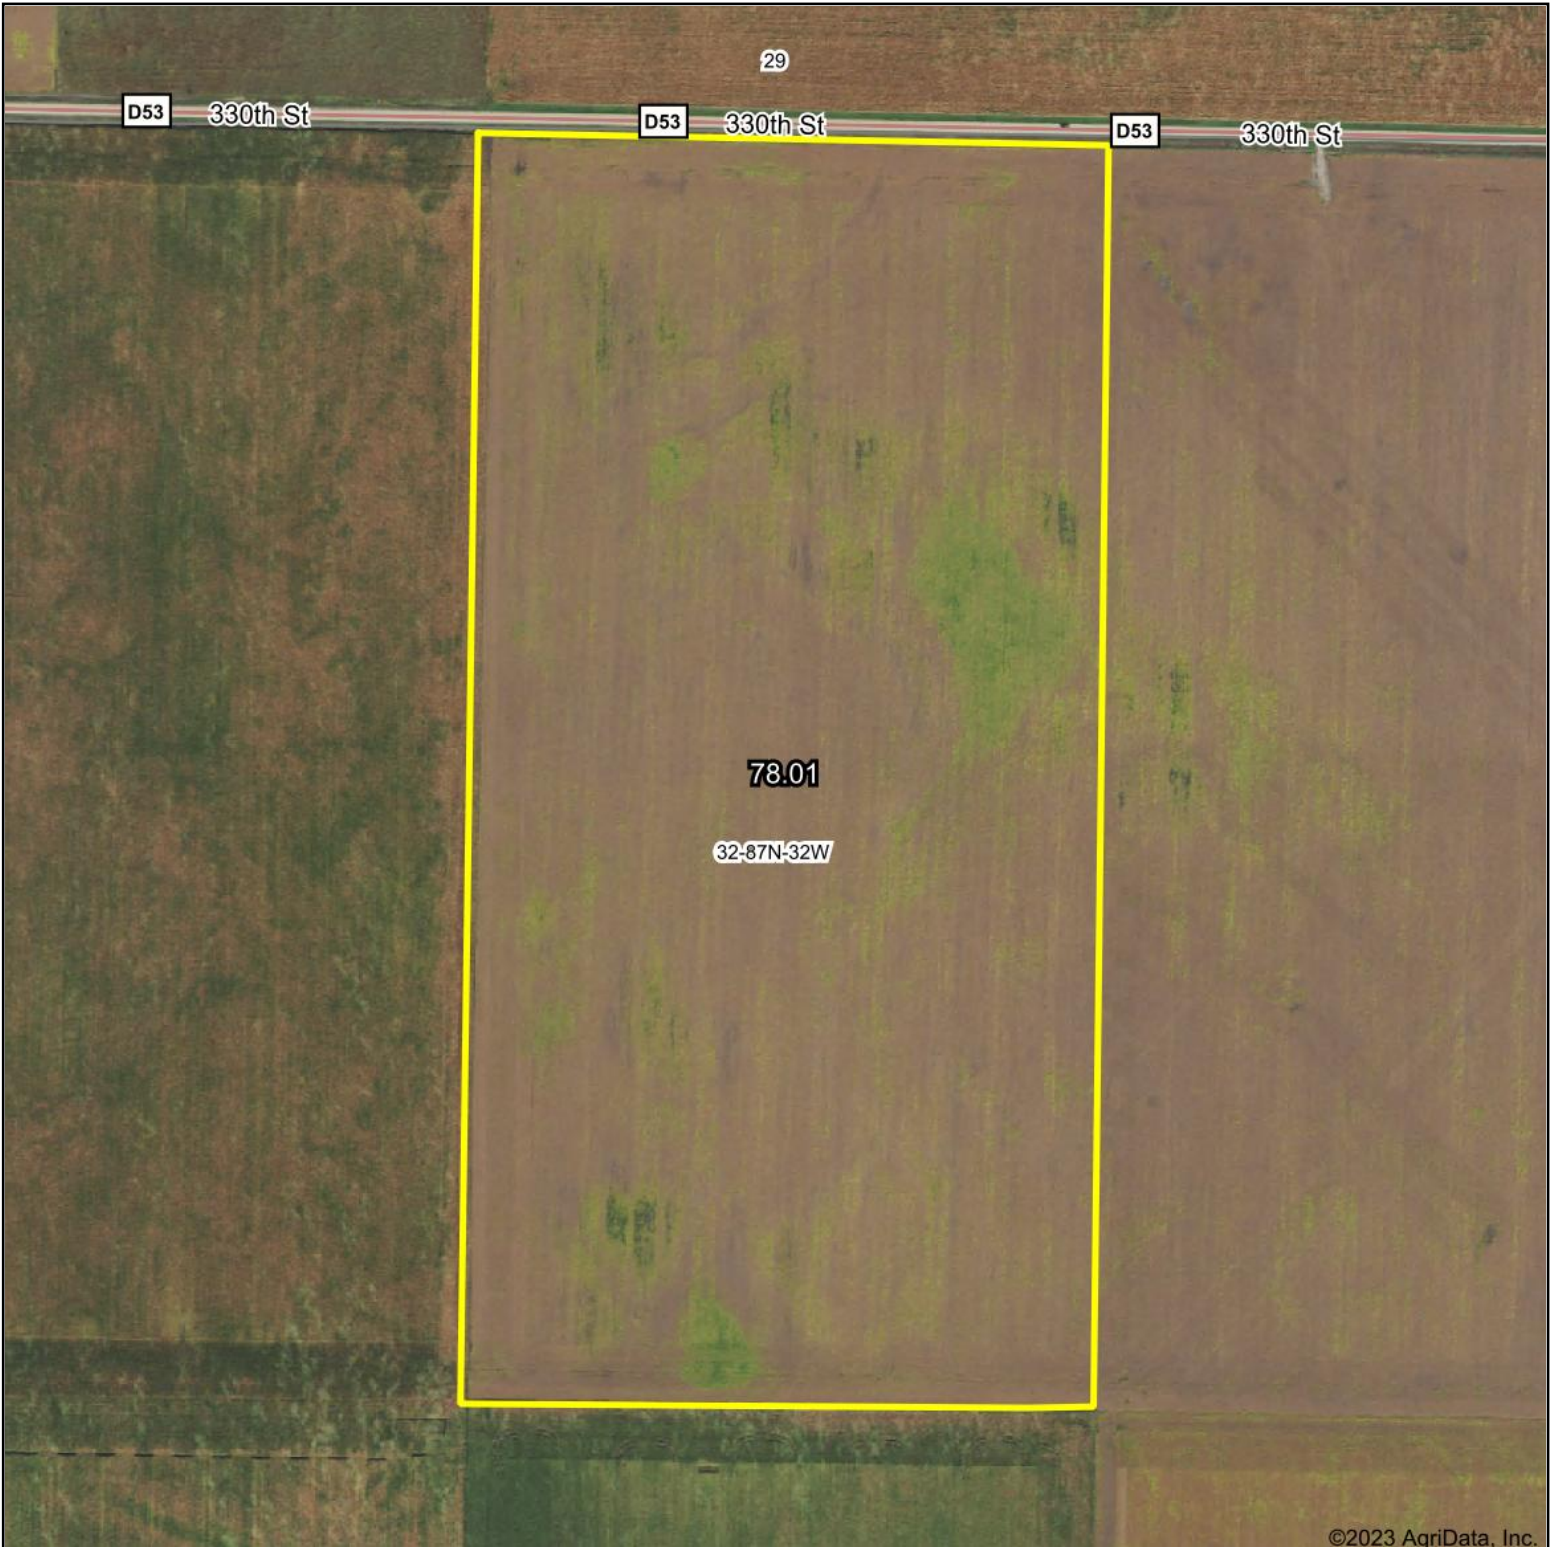

FSA Map

©2023 AgriData, Inc.

Boundary Center: 42° 18' 24.68, -94° 35' 55.68

32-87N-32W
Calhoun County
Iowa

Maps Provided By:
 **surety**
CUSTOMIZED ONLINE MAPPING
© AgriData, Inc. 2023 www.AgriDataInc.com

9/19/2023