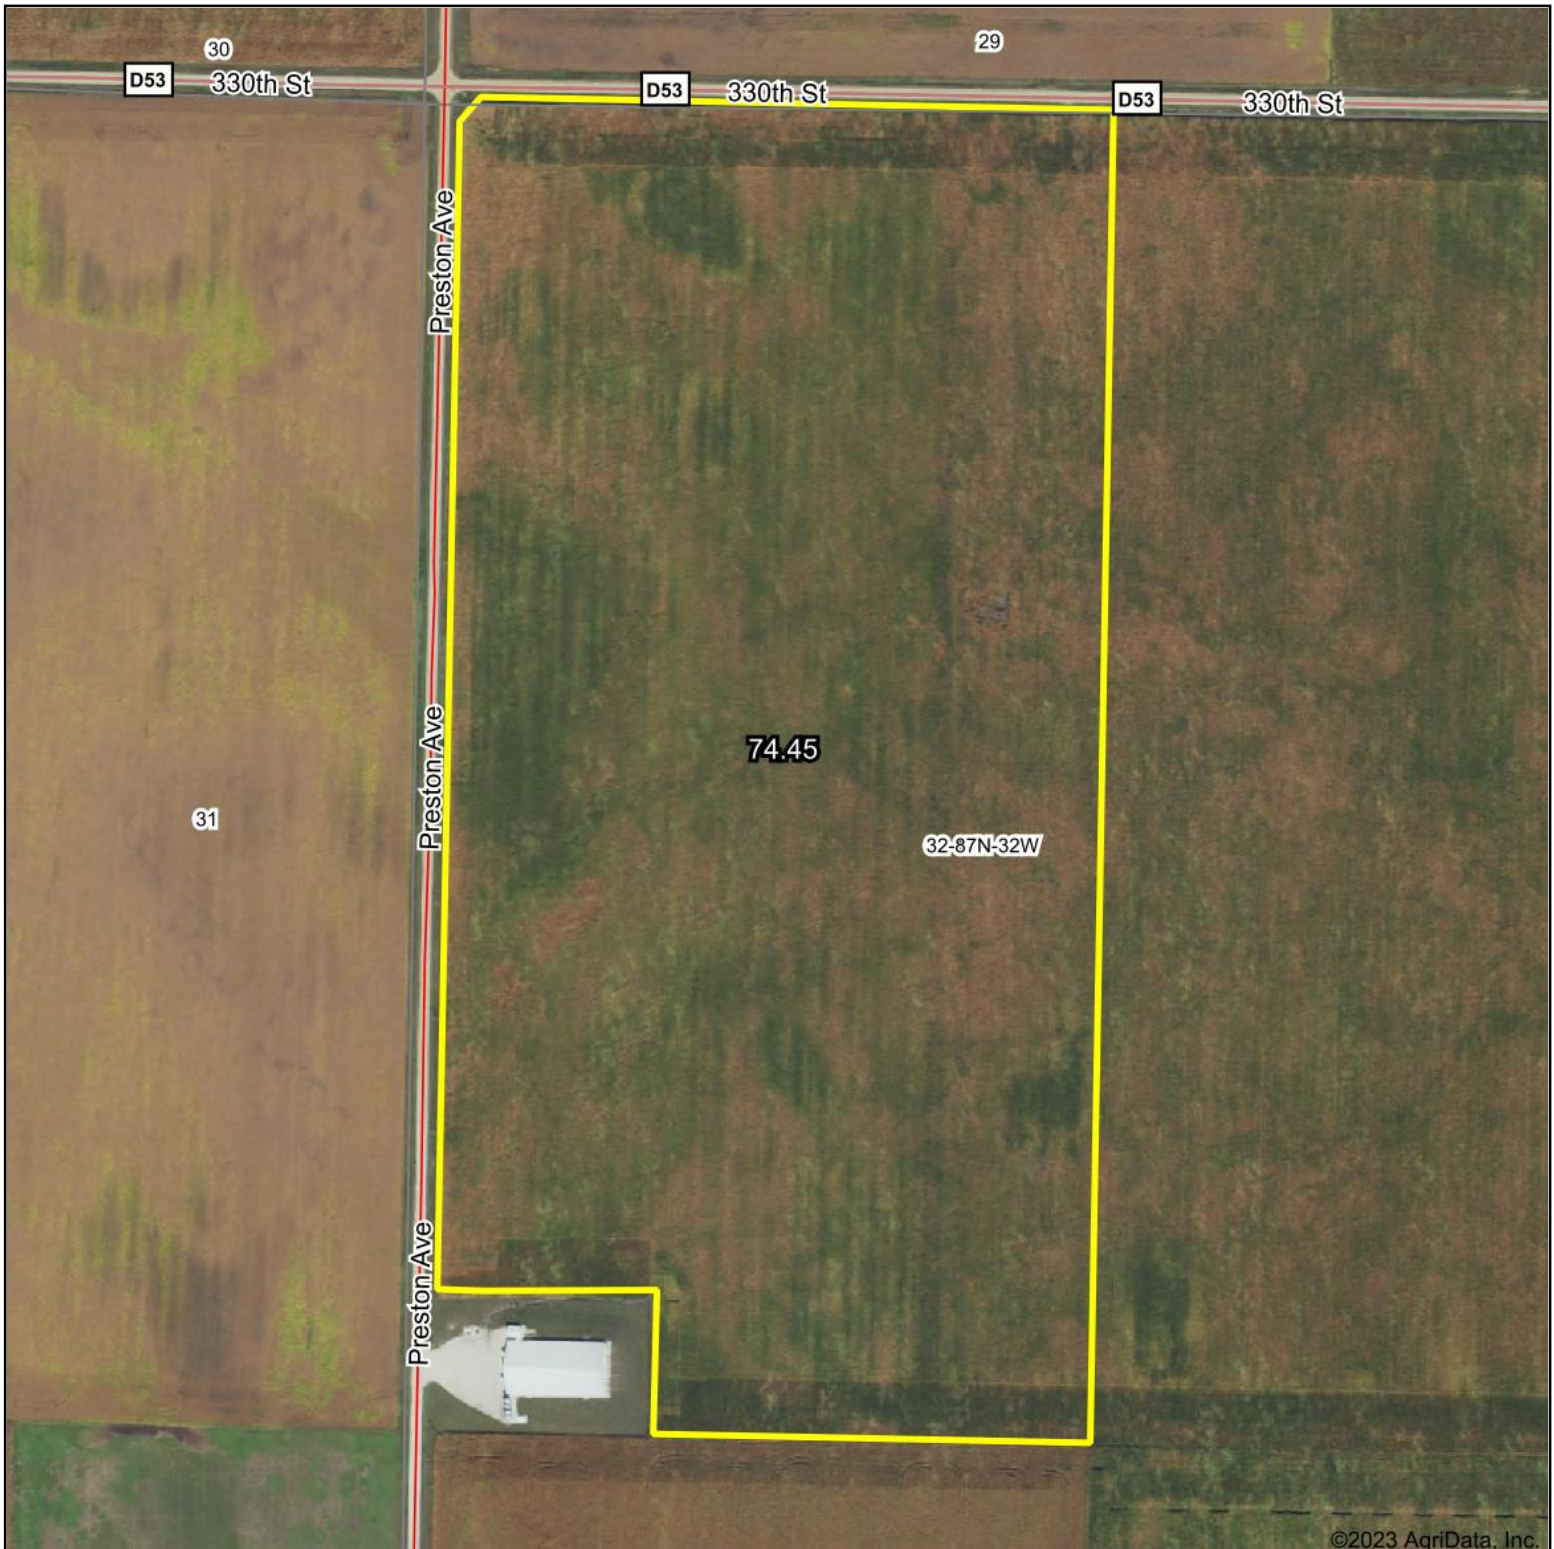

FSA Map

©2023 AgriData, Inc.

Boundary Center: 42° 18' 24.79, -94° 36' 30.24

32-87N-32W
Calhoun County
Iowa

Maps Provided By:
surety
CUSTOMIZED ONLINE MAPPING
© AgriData, Inc. 2023 www.AgriDataInc.com

9/19/2023