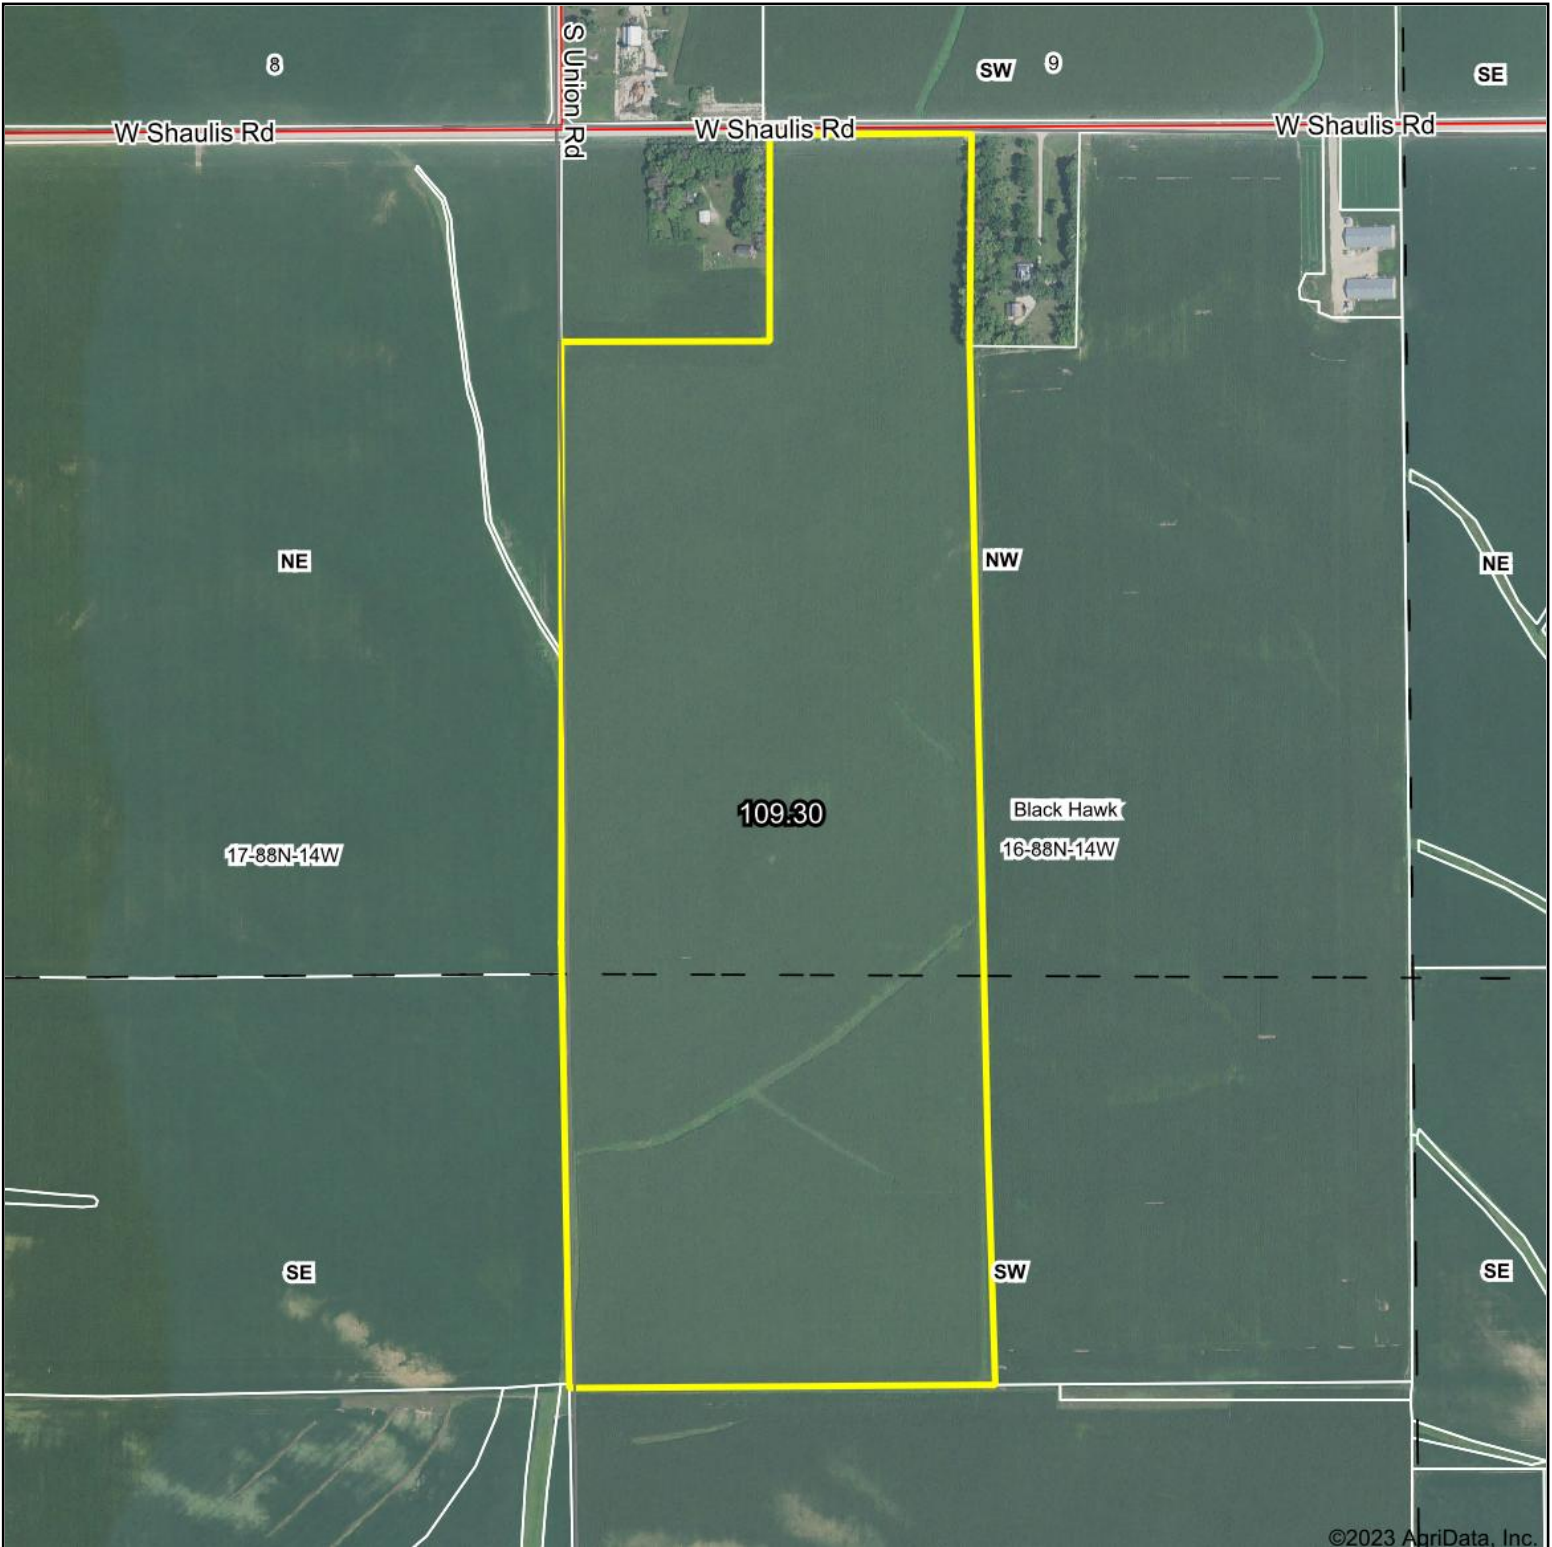

Tract 1 FSA Aerial Map

©2023 AgriData, Inc.

Boundary Center: 42° 26' 14.54, -92° 29' 34.75

16-88N-14W
Black Hawk County
Iowa

10/3/2023