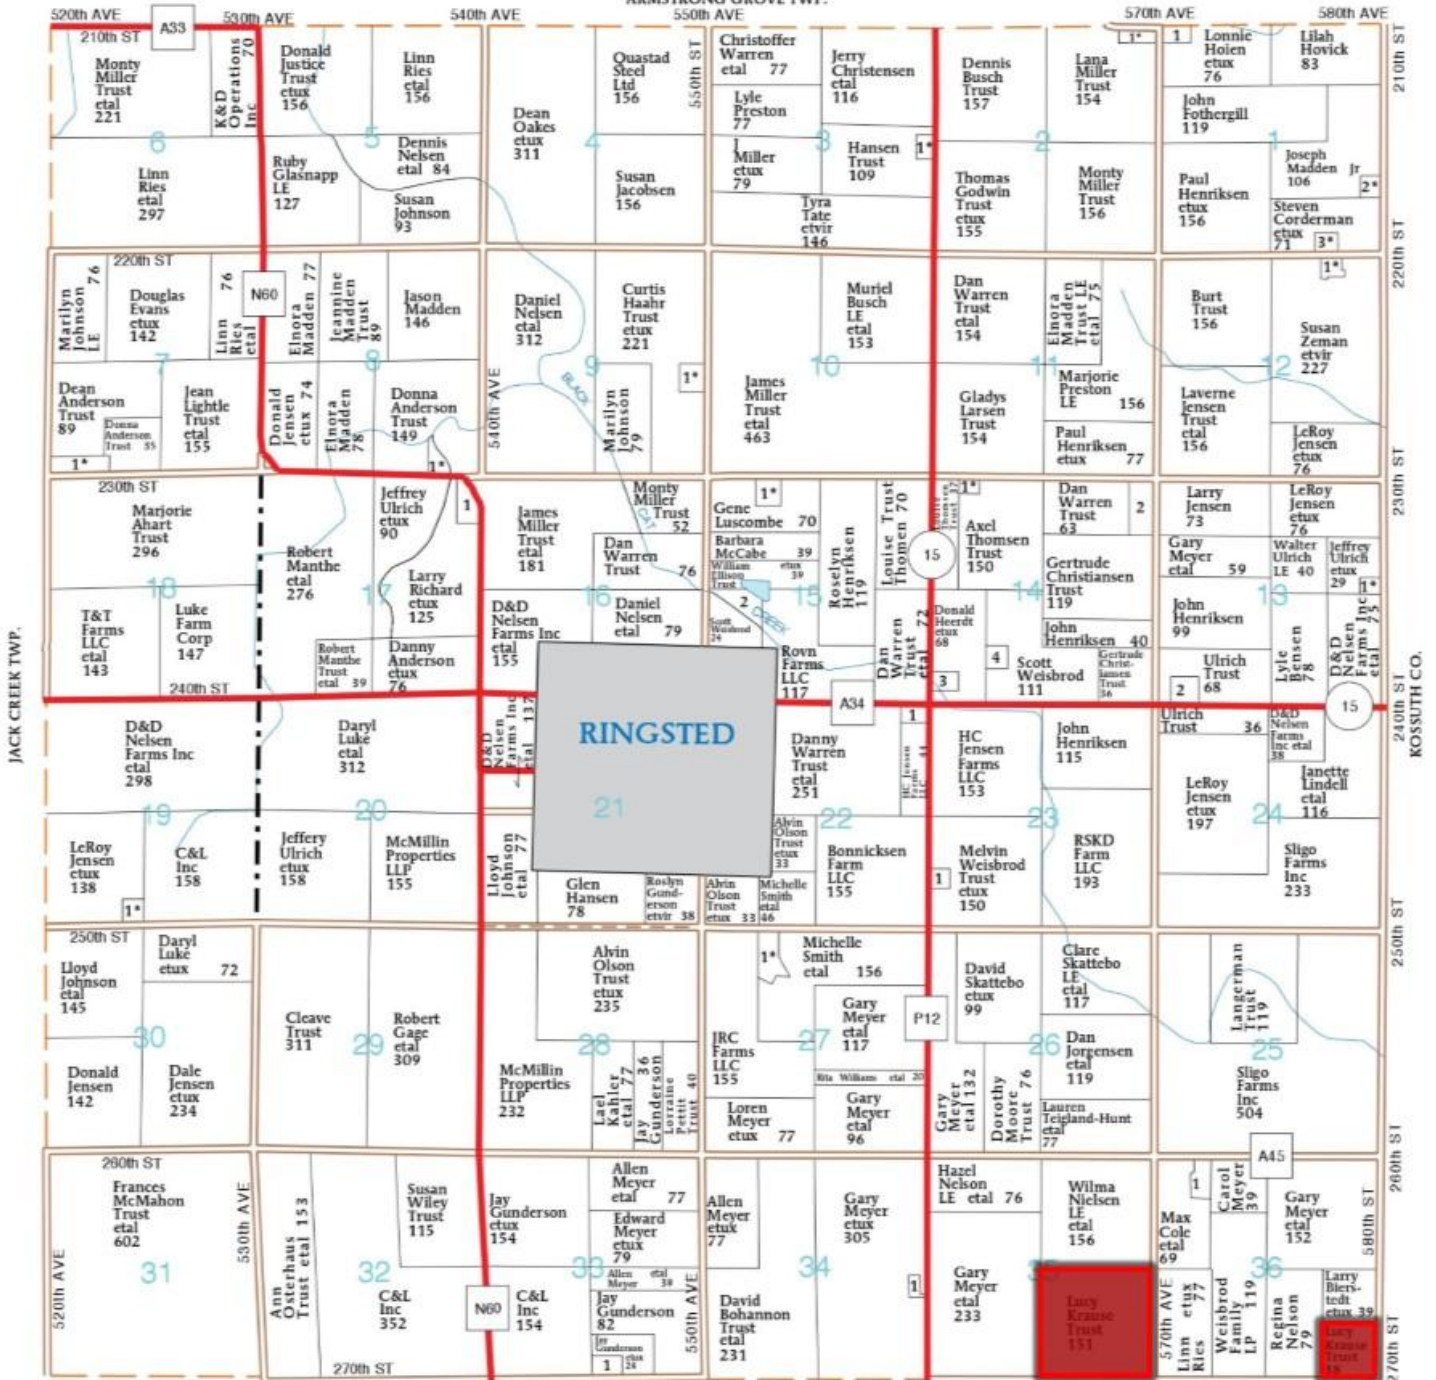

T-98-N

DENMARK PLAT

(Landowners)

R-31-W

ARMSTRONG GROVE TWP.

JACK CREEK TWP.

KOSSUTH CO.

FALO ALTO CO.

TRACT 1

TRACT 2