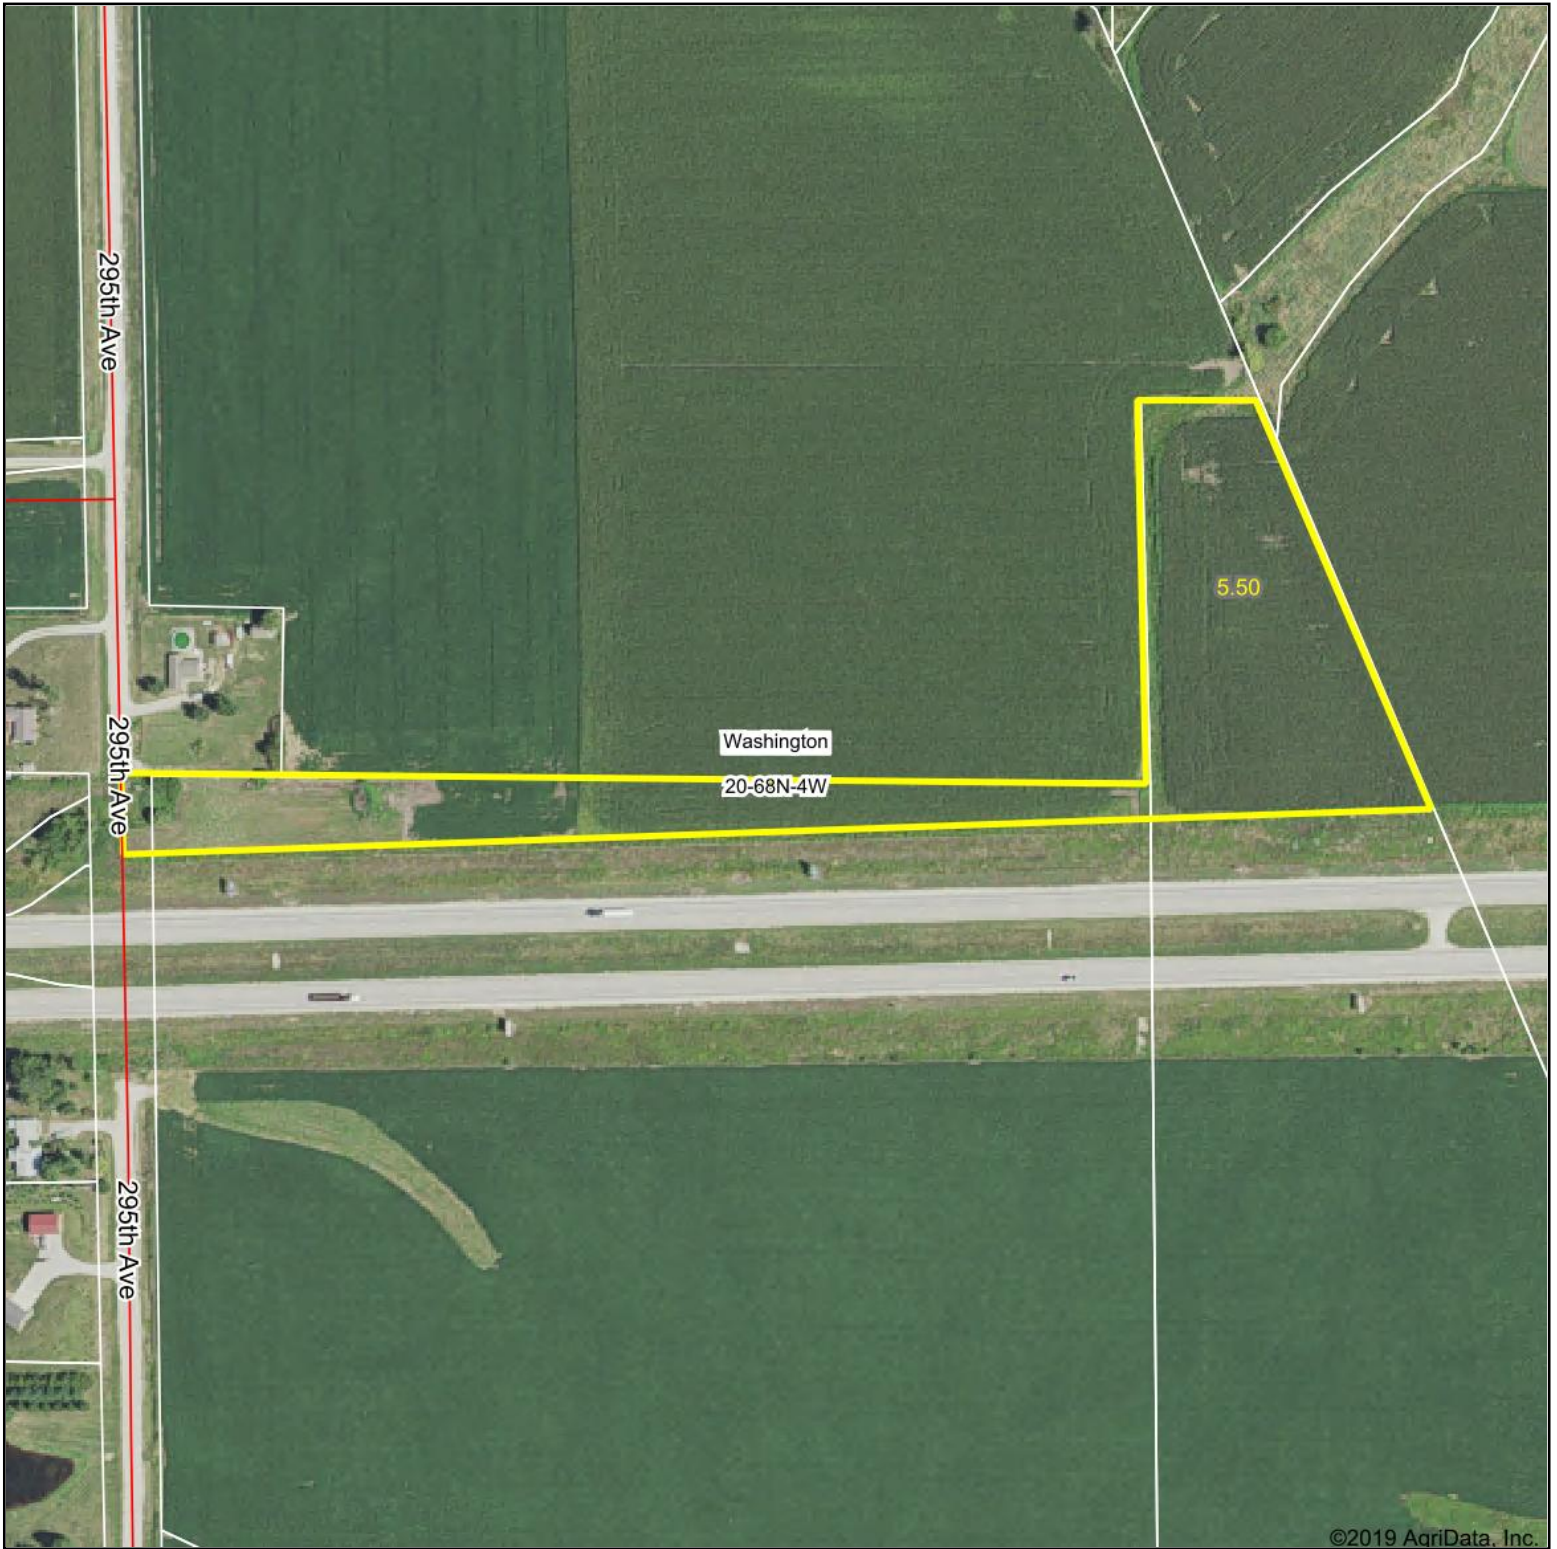

Aerial Map

©2019 AgriData, Inc.

map center: 40° 40' 15.84, -91° 20' 28.4

20-68N-4W
Lee County
Iowa

3/6/2019