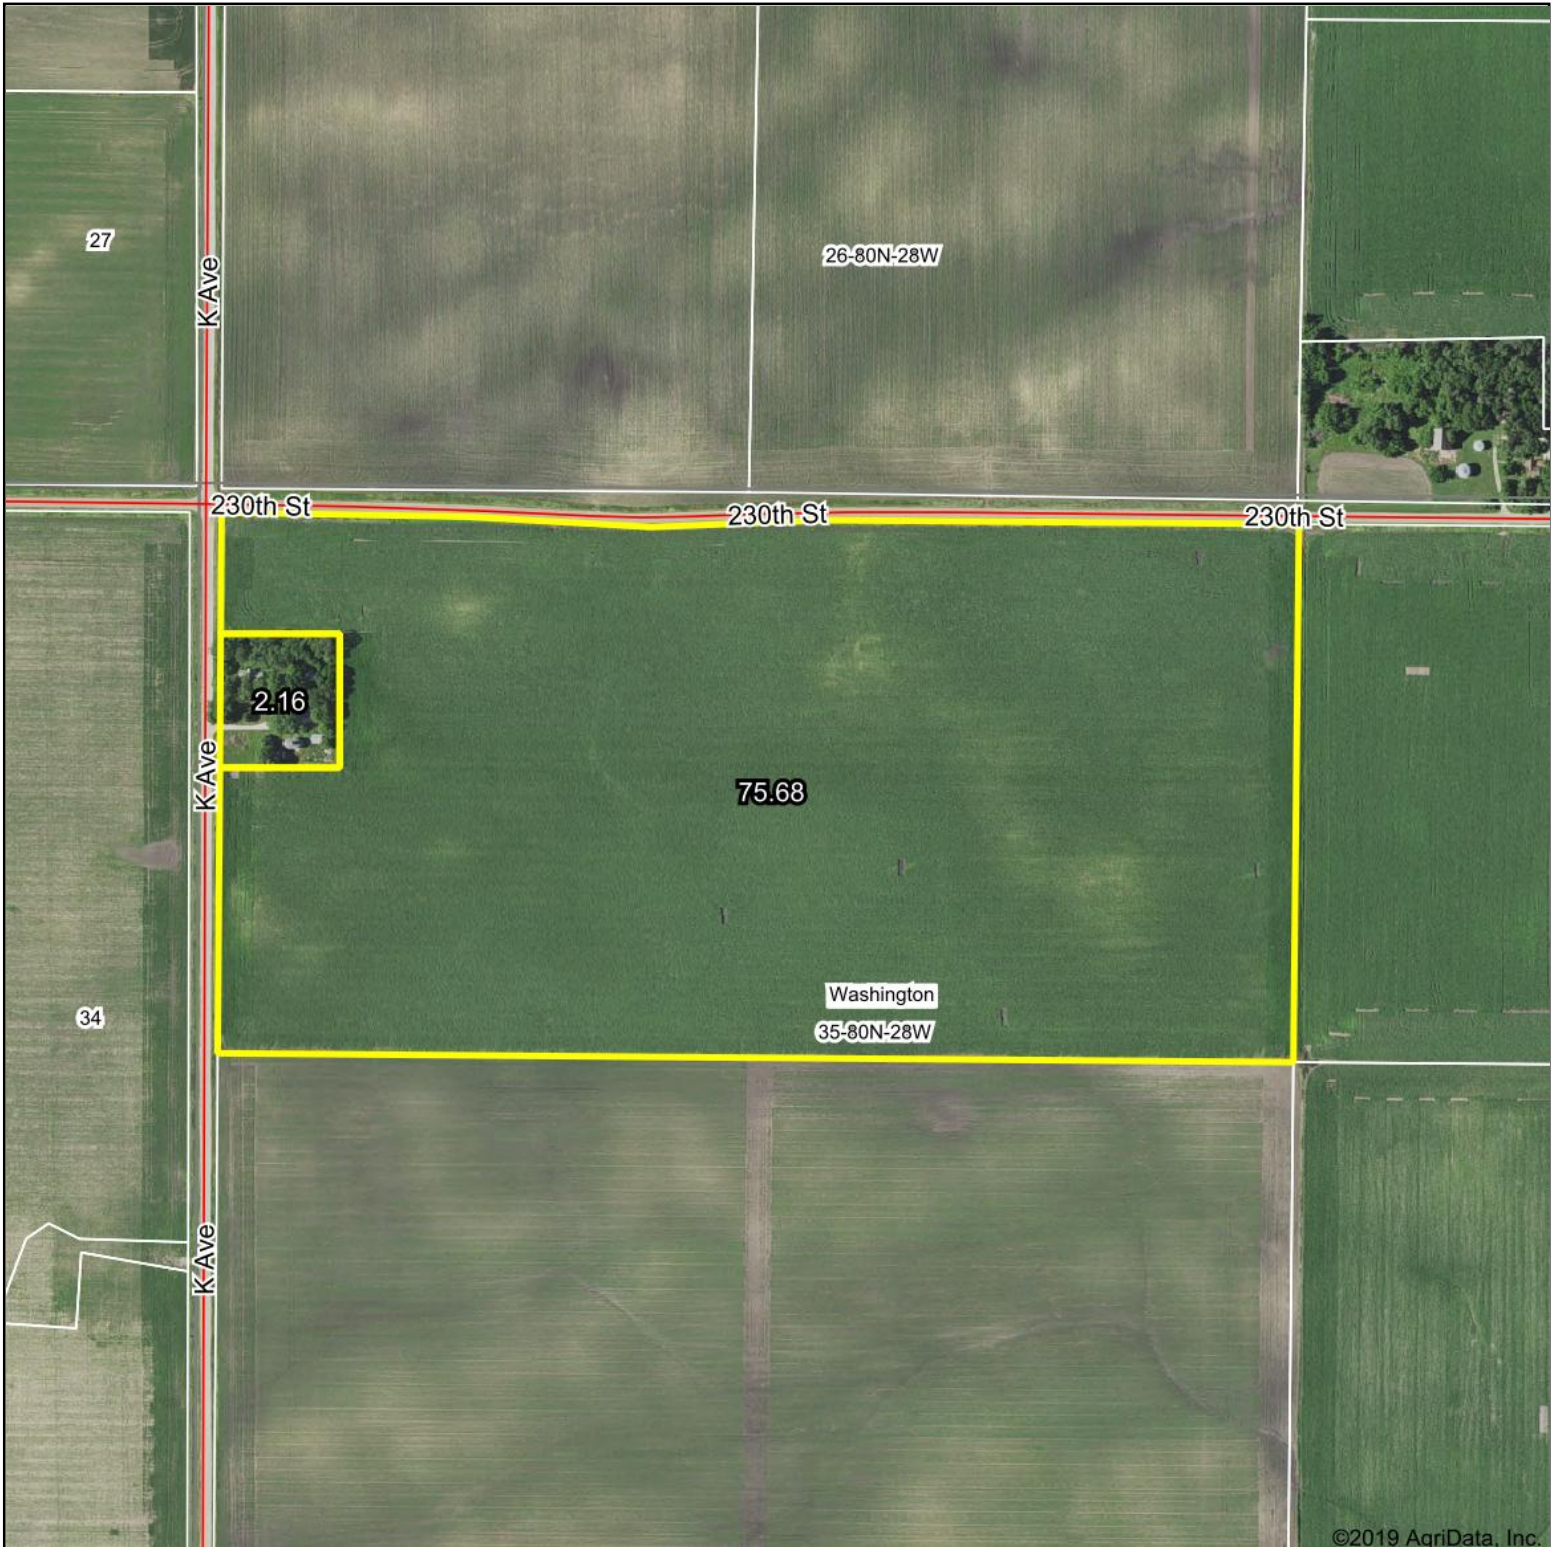

Aerial Map

map center: 41° 42' 4.12, -94° 4' 52.87

35-80N-28W
Dallas County
Iowa

1/29/2019