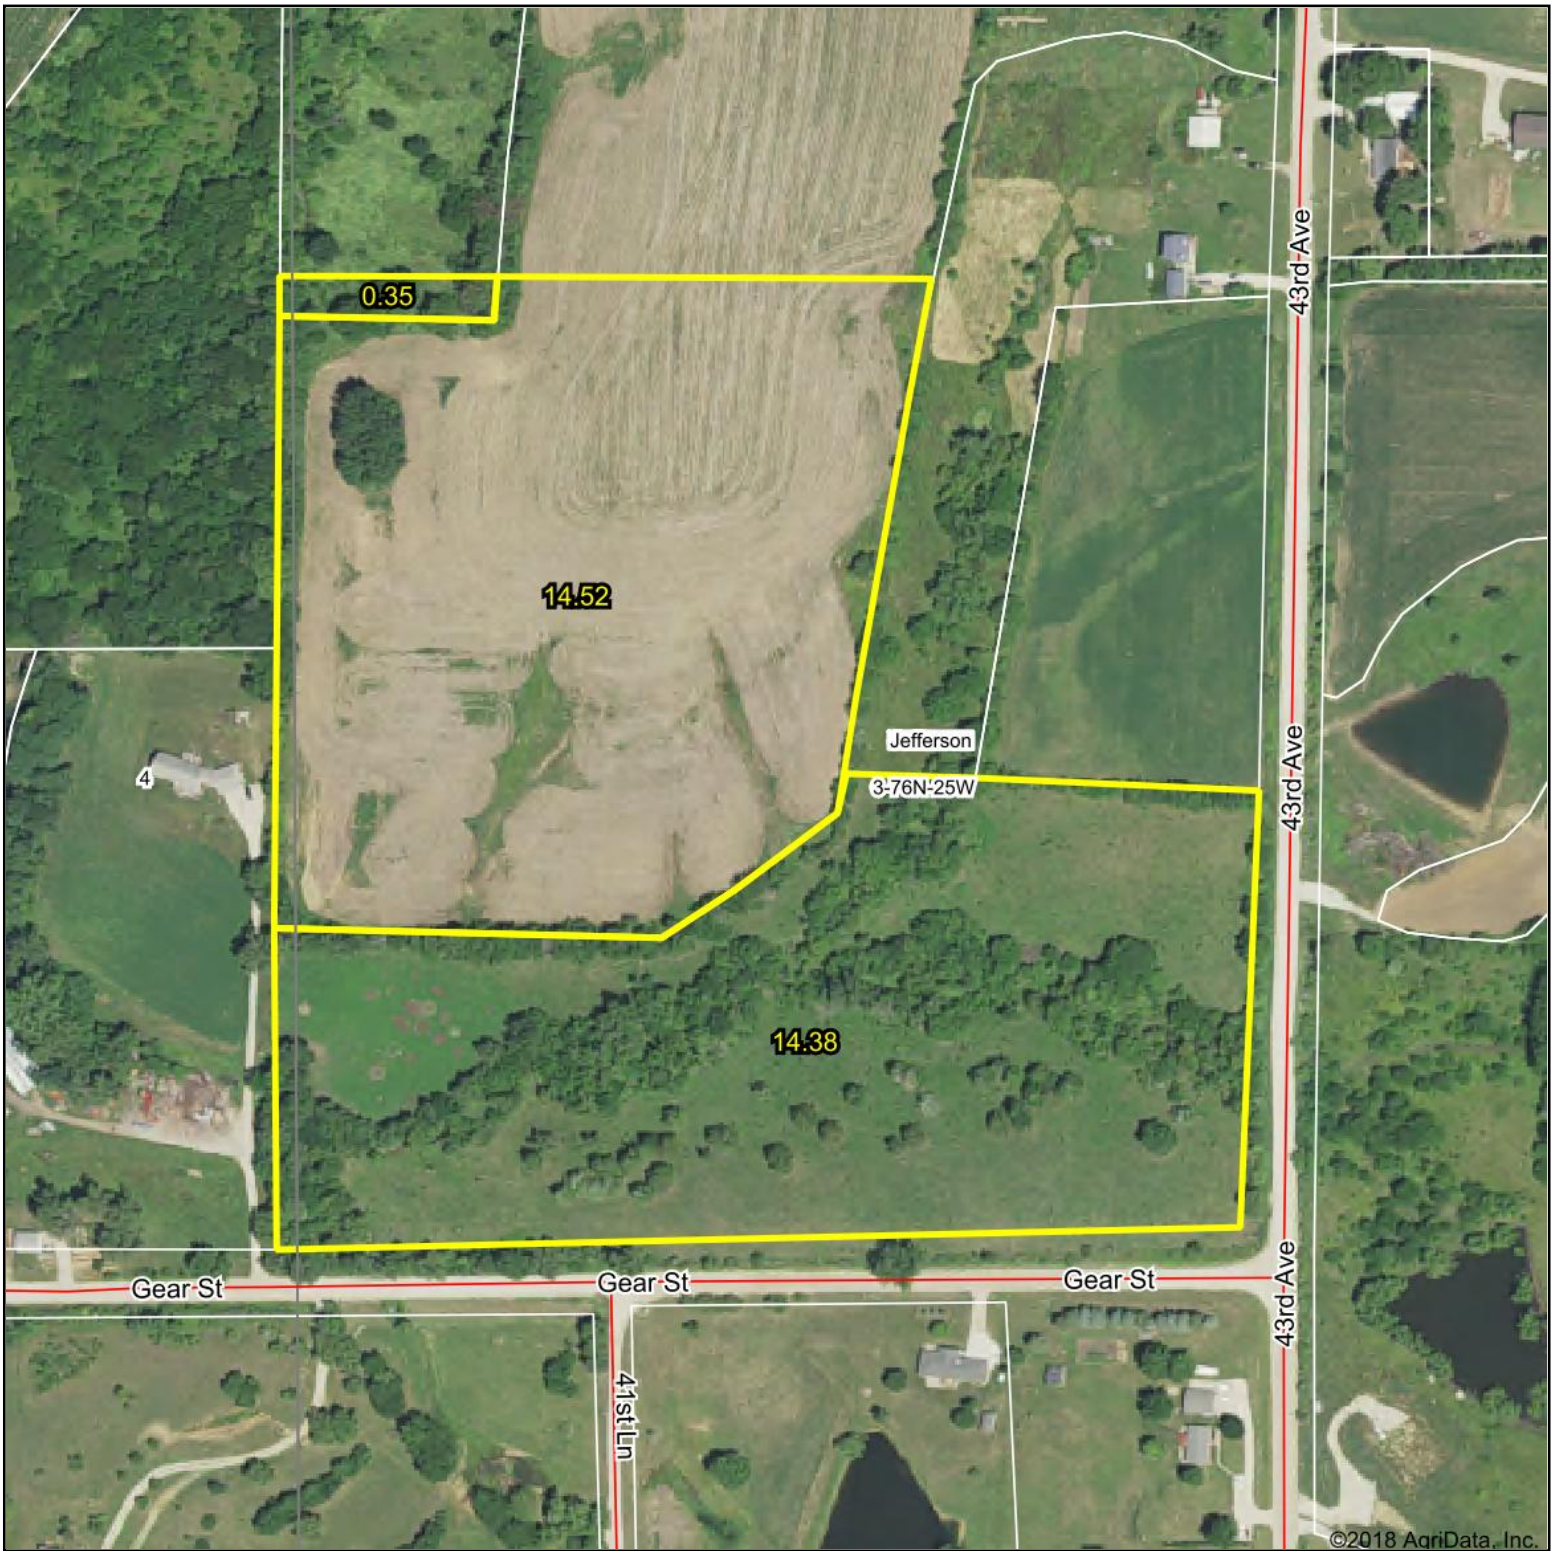

Tract 2 - Aerial Map

©2018 AgriData, Inc.

map center: 41° 25' 10.09, -93° 43' 45.65

3-76N-25W
Warren County
Iowa

10/30/2018