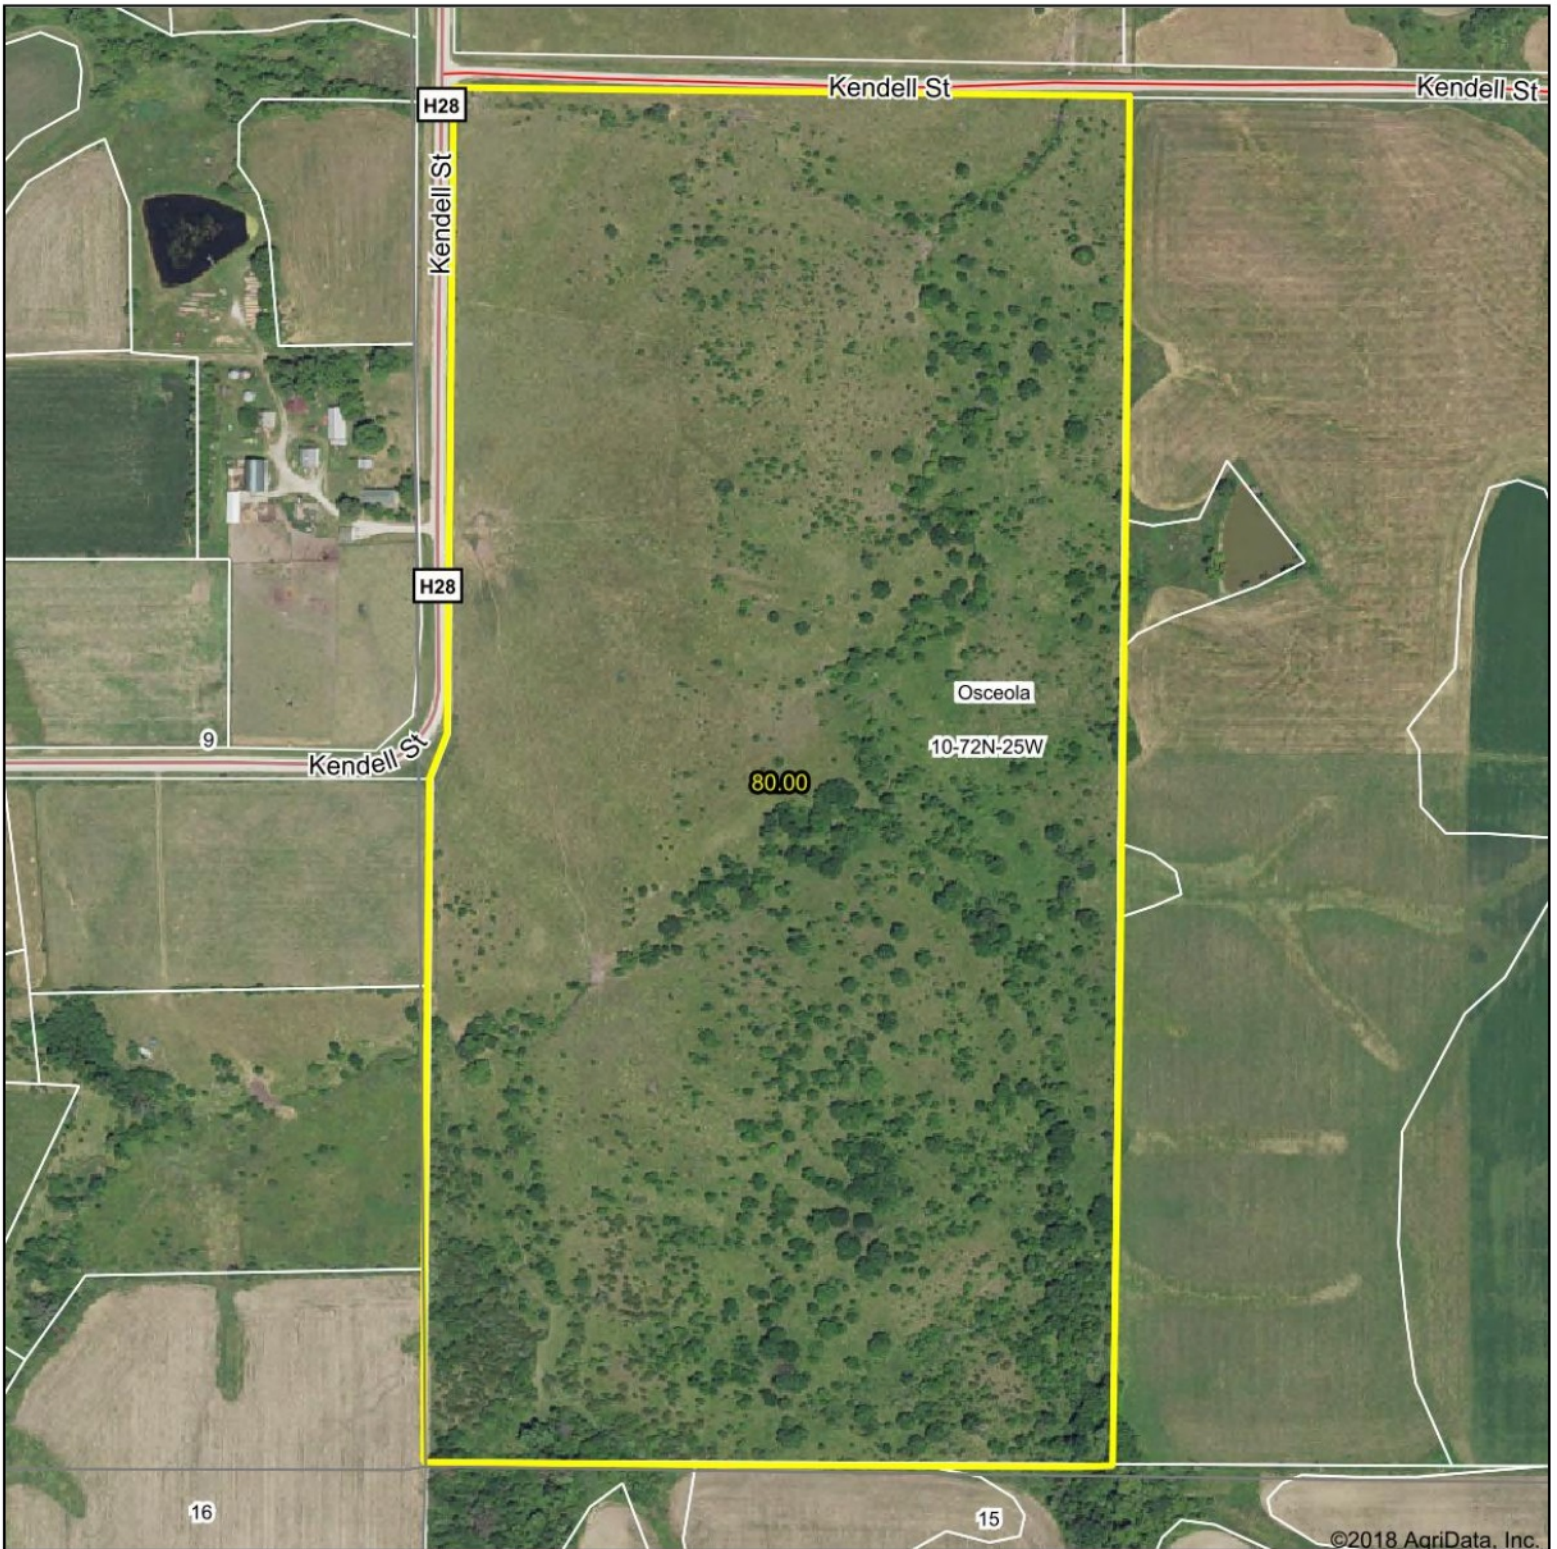

Aerial Map

©2018 AgriData, Inc.

map center: 41° 2' 55.95, -93° 43' 42.97

10-72N-25W
Clarke County
Iowa

12/3/2018