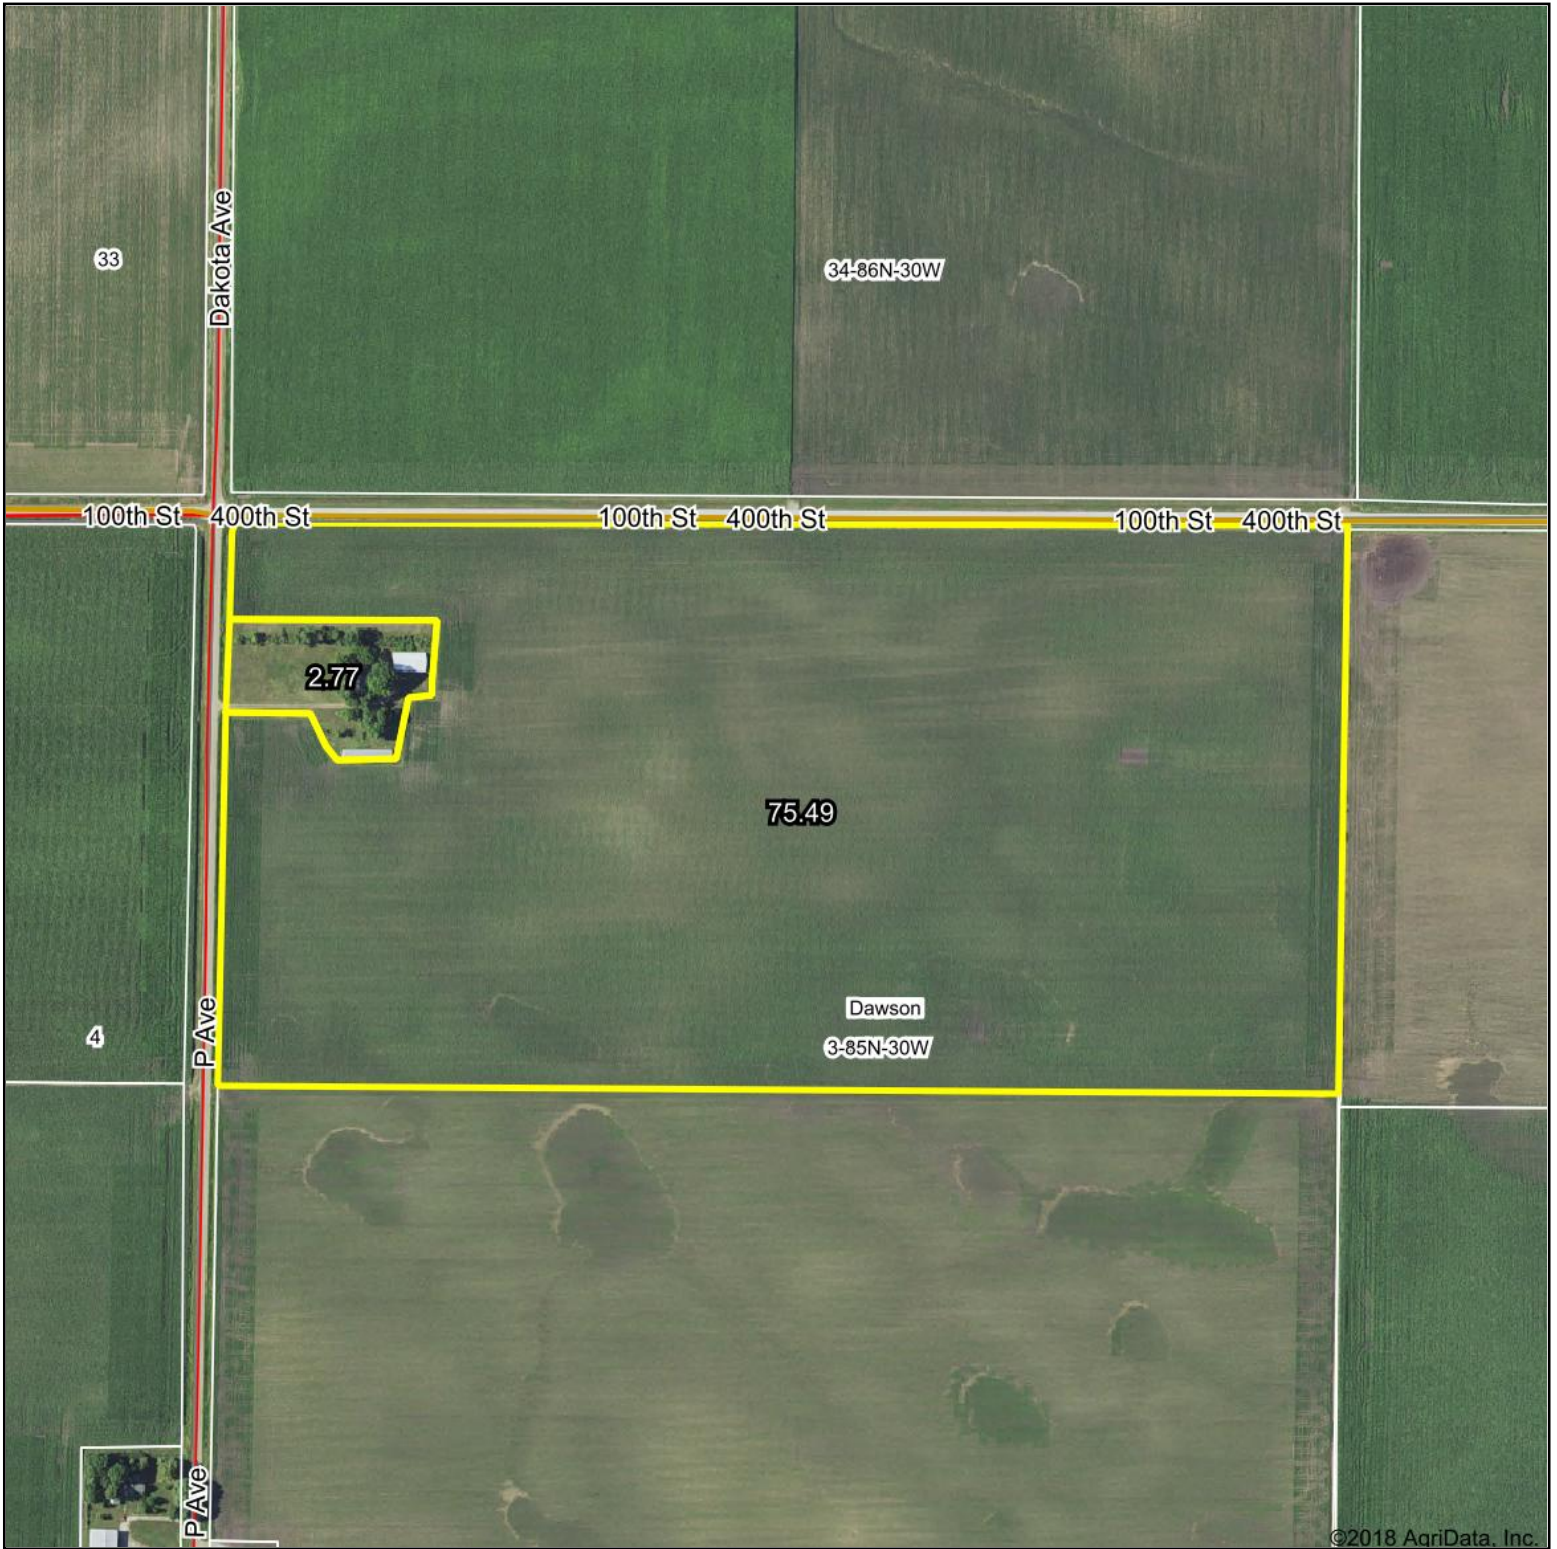

Aerial Map

©2018 AgriData, Inc.

map center: 42° 12' 27.83, -94° 20' 5.33

3-85N-30W
Greene County
Iowa

10/4/2018