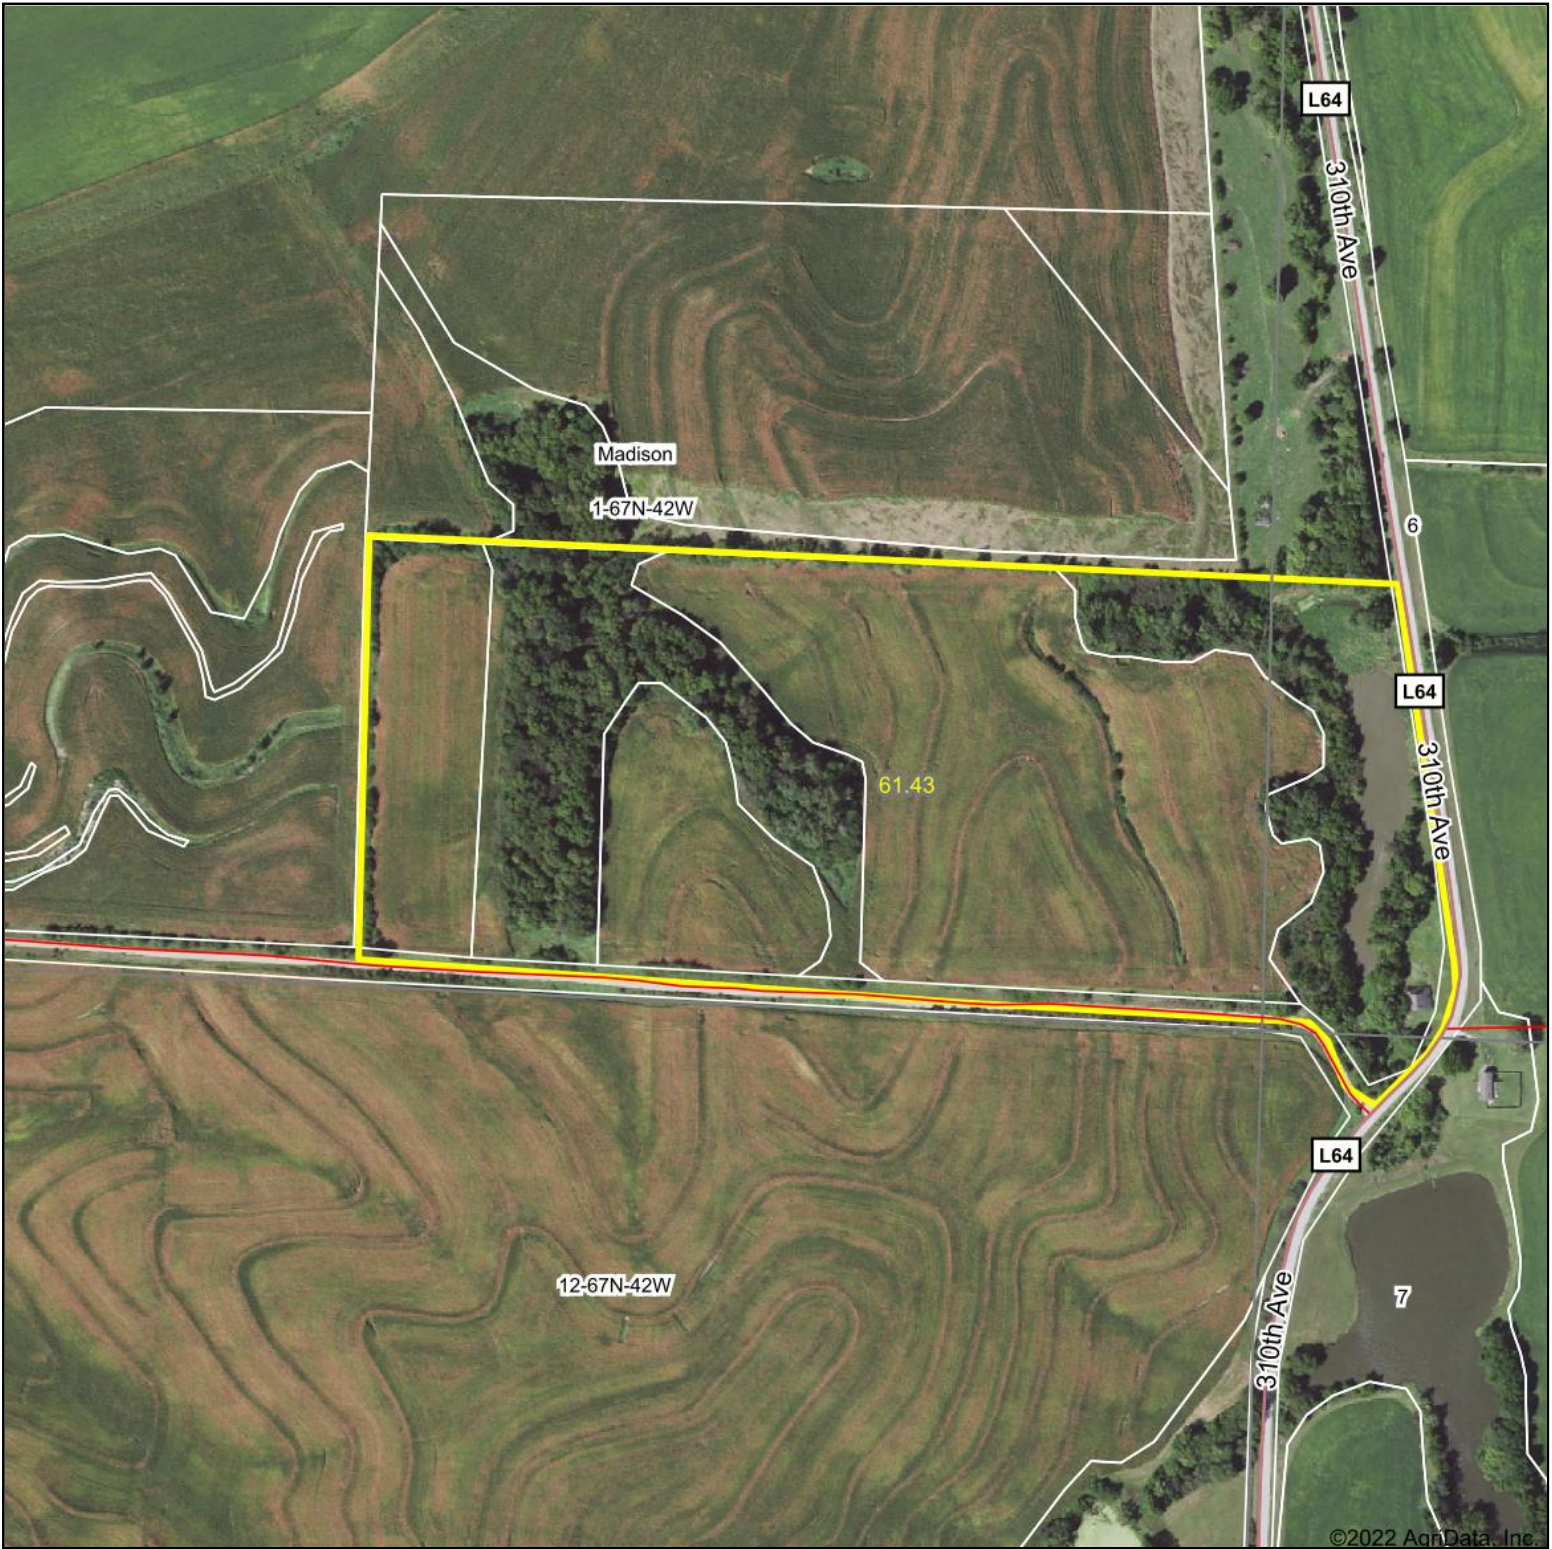

Aerial Map

©2022 AgriData, Inc.

Map Center: 40° 38' 42.26, -95° 36' 20.27

1-67N-42W
Fremont County
Iowa

11/23/2022

Field borders provided by Farm Service Agency as of 5/21/2008.