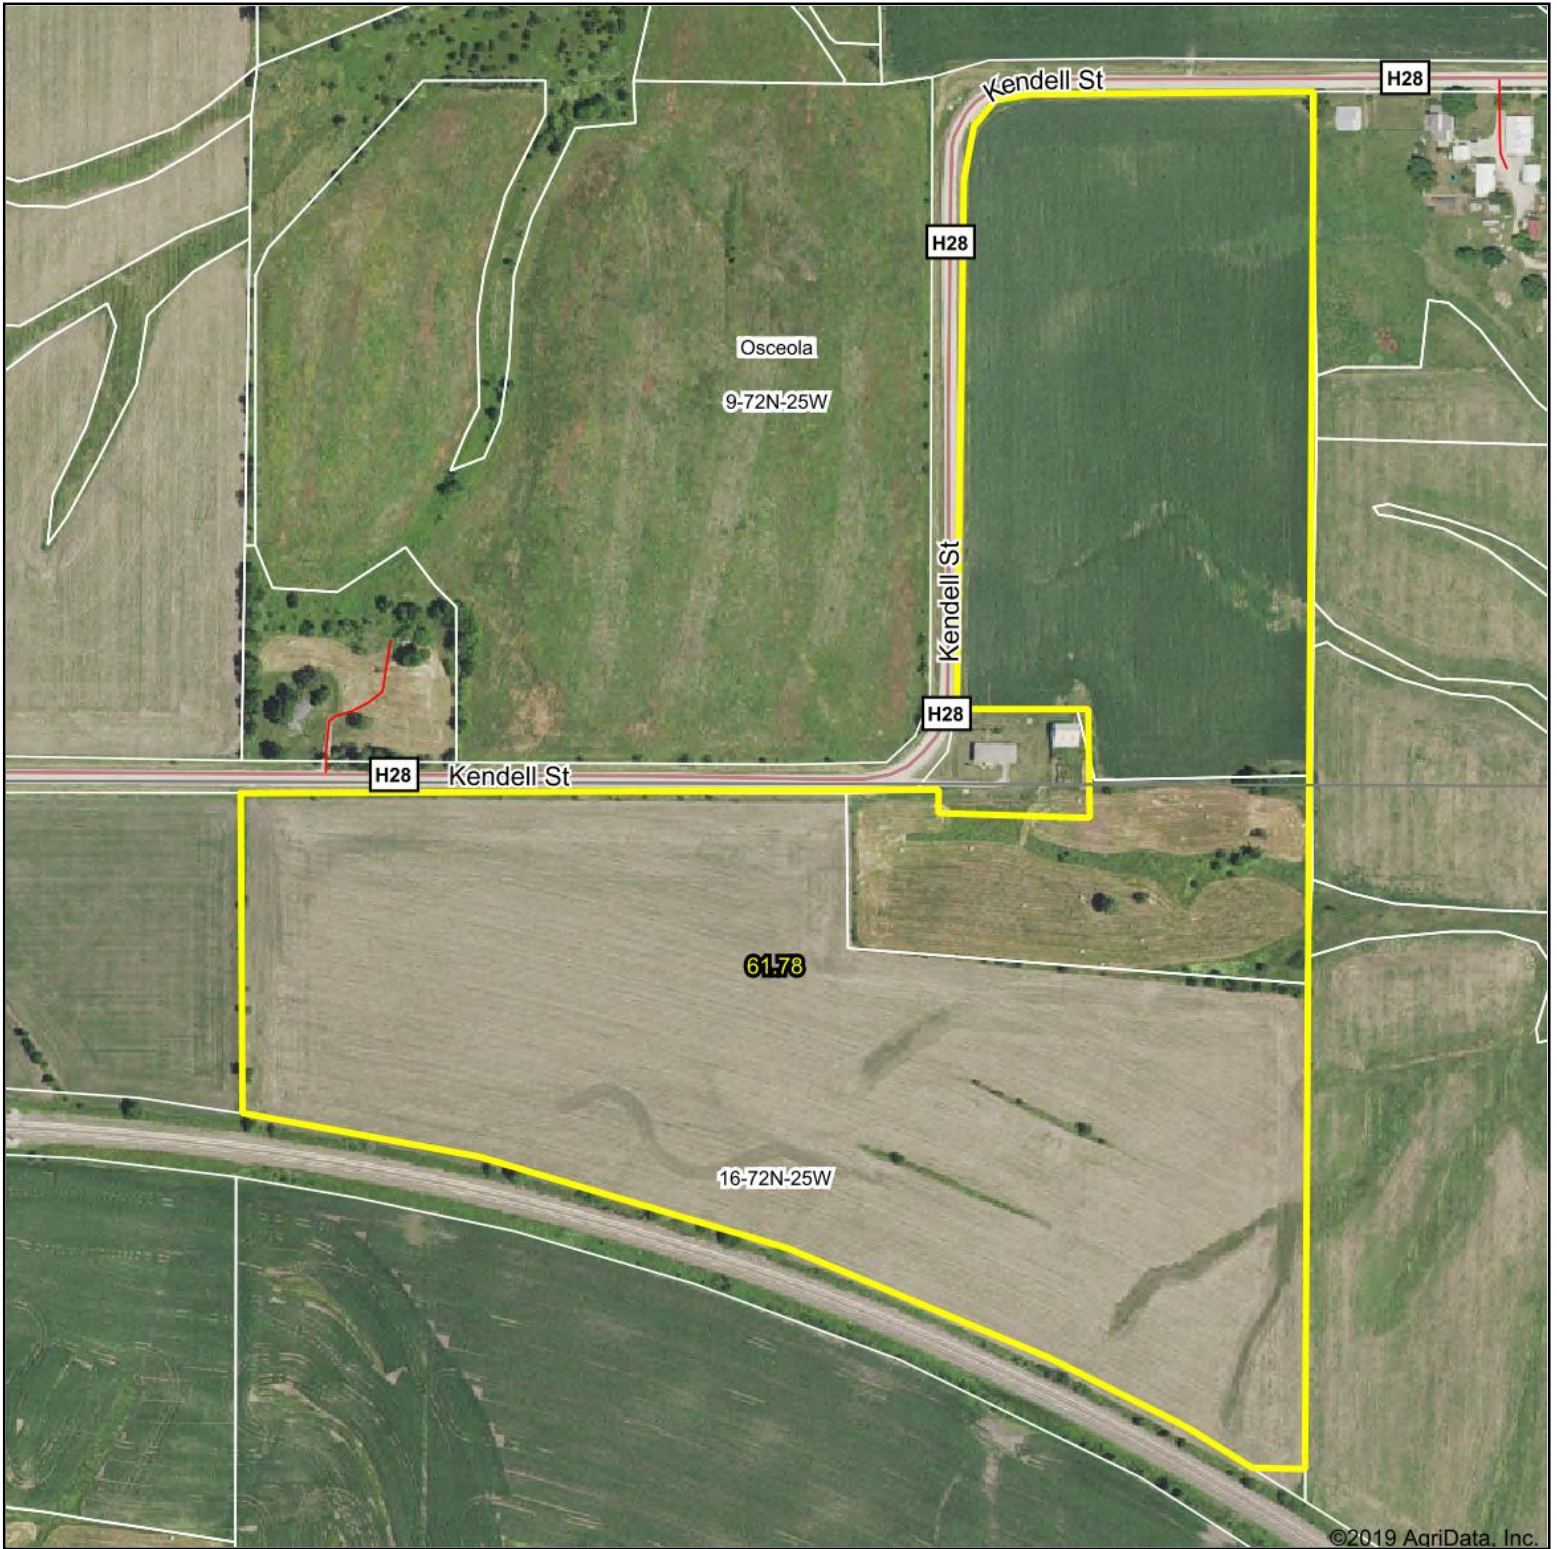

# Aerial Map

map center: 41° 2' 42.7, -93° 44' 30.48

**9-72N-25W**  
**Clarke County**  
**Iowa**

1/15/2019