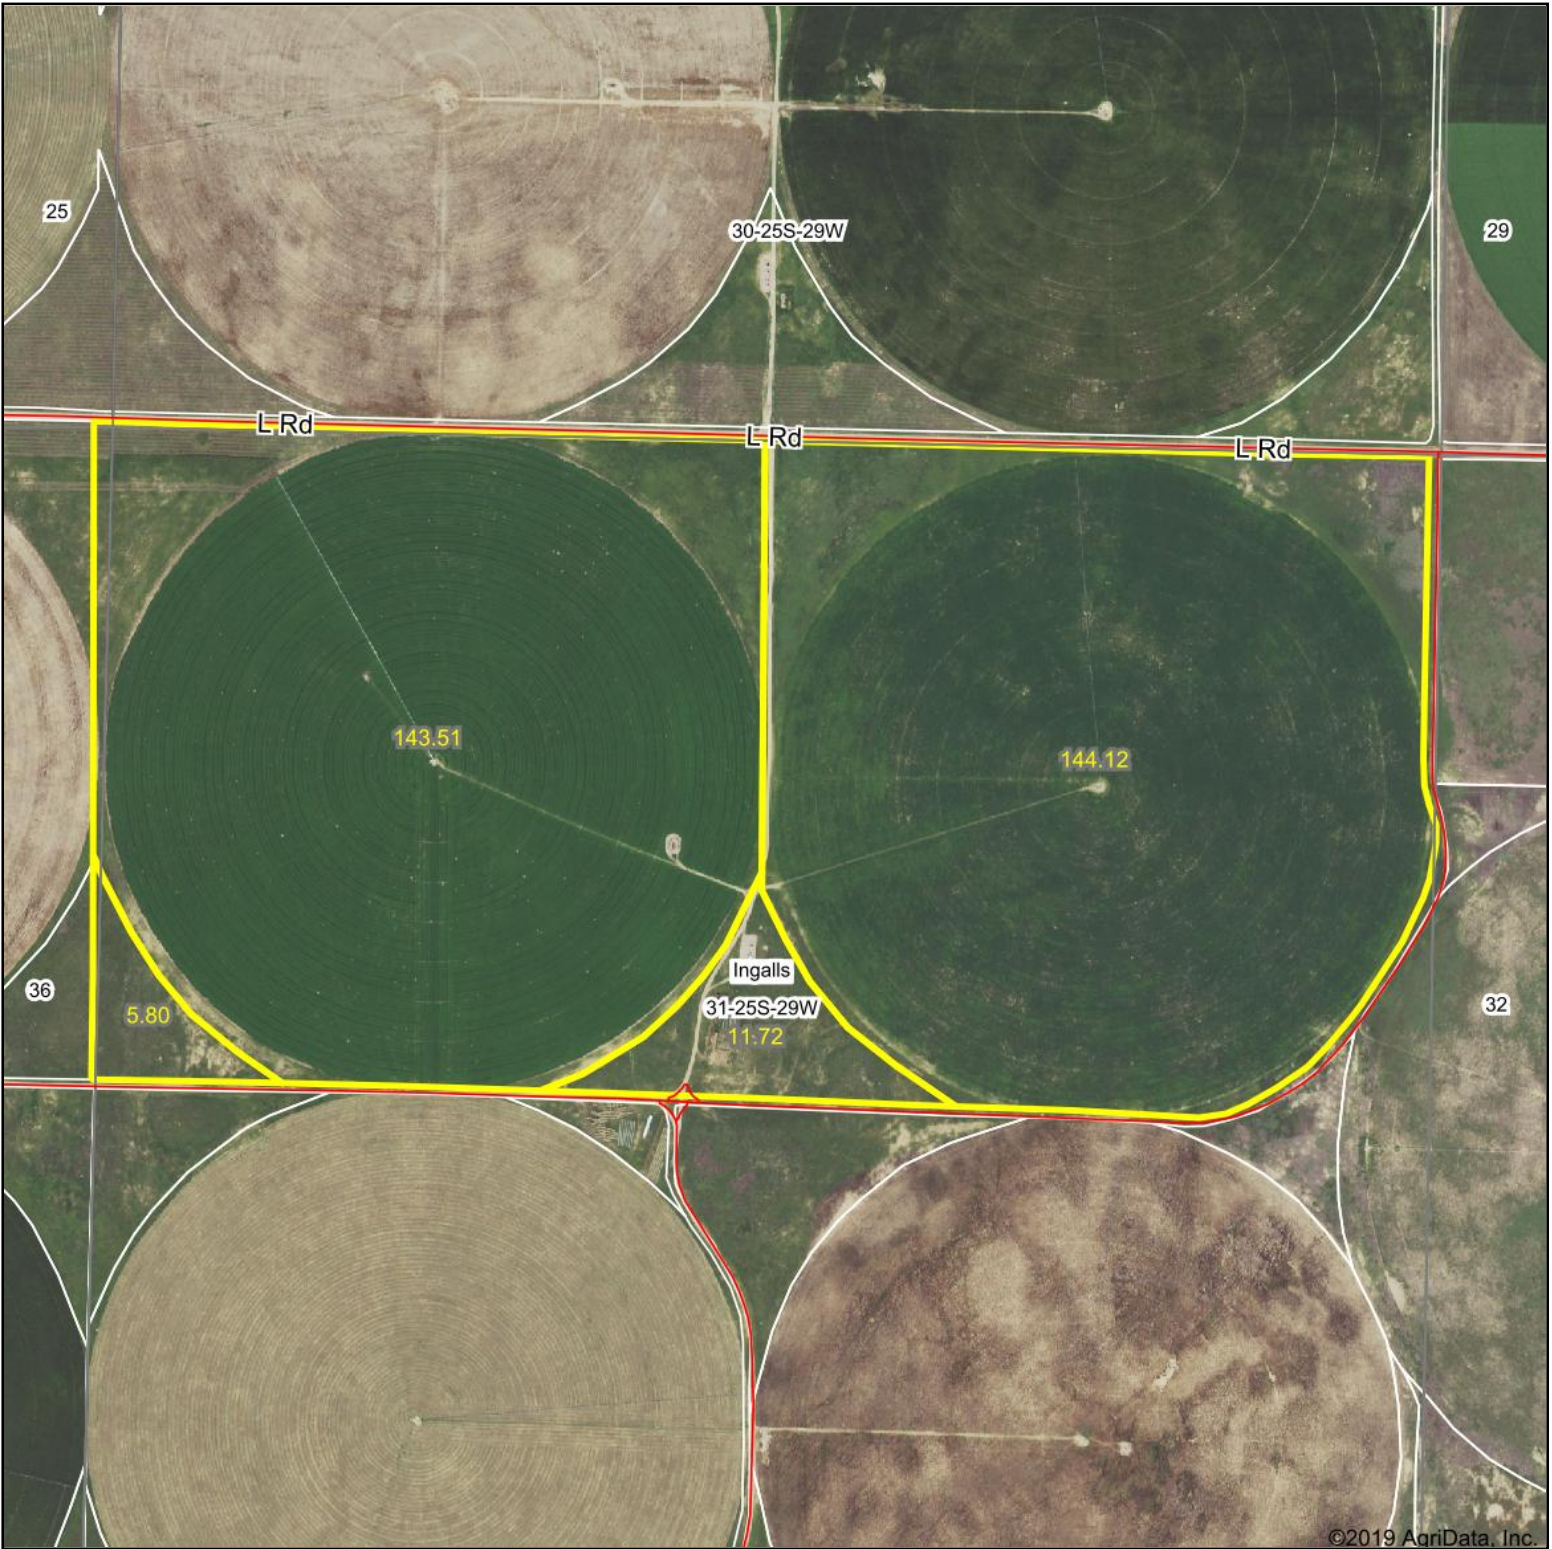

Aerial Map

Map Center: 37° 50' 20.13, -100° 32' 47.77

31-25S-29W
Gray County
Kansas

6/26/2019

Field borders provided by Farm Service Agency as of 5/21/2008.